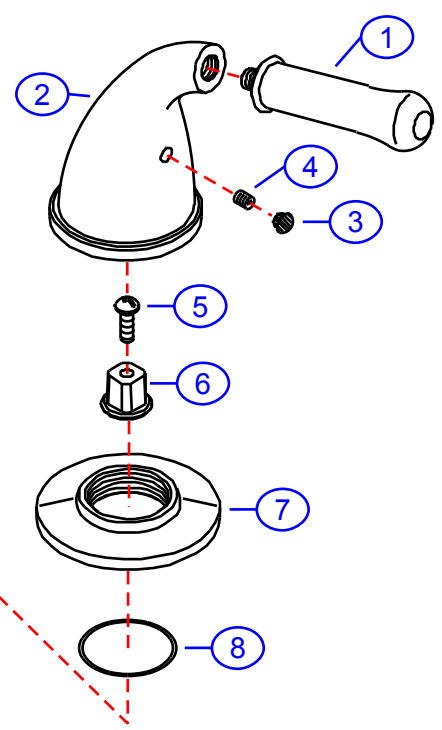

# 408-P

version 1

by Associated Marketing Concepts  
 21624 Manilla Street, Chatsworth, CA 91311-4123  
 (800) 270-4262 | (818) 678-1651 | FAX (818) 678-1655  
 www.ambassador-amc.com

By	SS	Main Finish	Chrome	Model #	<b>408-P</b> v1
Modified/Approved	7-8-04	Accent Finish	18k Gold	Series	Cleopatra
Fulfillment	xxxxxCG	Valve	Ceramic Disk	Type	Roman/Whirlpool Tub

## Cleopatra Roman/Whirlpool Tub- CD/CG

#	Description	Quantity	Part #	Finish
1	Handle Tip	2	E-108072GP	Gold
2	Handle Canopy	2	E-018079CP	Chrome
3	Red Plug	1	E-028046H	Rubber
	Blue Plug	1	E-028046C	Rubber
4	Set Screw	2	E-008003	Metal
5	Handle Screw	2	E-008044CP	Chrome
6	Adapter	2	E-110020	Metal
7	Escutcheon	2	E-204016GP	Gold
8	O-Ring	2	E-048054	Rubber
9	Rubber Washer	2	E-010022	Rubber
10	Lock Nut	2	E-054026	Brass
11	Valve Body (Assembled) Hot	1	EA-550112H	Brass
	Valve Body (Assembled) Cold	1	EA-550112C	Brass
11a	Cartridge (Hot)	1	E-507055	Ceramic Disc
	Cartridge (Cold)	1	E-507056	Ceramic Disc
11b	Sleeve	2	E-035105*	Brass
11c	O-Ring	2	E-004074*	Rubber
11d	Body	2	E-014137*	Brass
11e	O-Ring	2	E-004081*	Rubber
11f	Clip (Red)	1	E-012024H*	Plastic
	Clip (Blue)	1	E-012024C*	Plastic
11g	Valve Bottom	2	E-055088*	Brass
12	Reducer	2	E-035002	Brass
13	Hose	2	E-105011	Hose
14	Spout	1	E-100039CP	Chrome
15	Spout Shaft	1	E-014006	Brass
16	O-Ring	1	E-004010N	Rubber
17	Rubber Washer	1	E-010023	Rubber
18	Lock Nut	1	E-054027	Brass
19	"T" Connector	1	E-015007	Brass