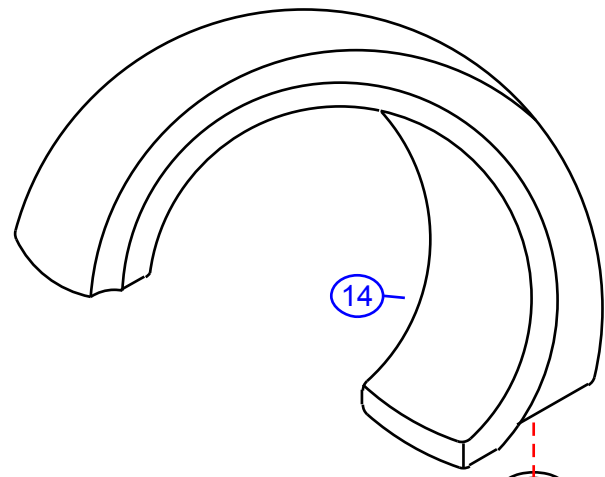

# 408-P

version 1

by Associated Marketing Concepts  
 21624 Manilla Street, Chatsworth, CA 91311-4123  
 (800) 270-4262 | (818) 678-1651 | FAX (818) 678-1655  
 www.ambassador-amc.com

By	SS	Main Finish	Chrome	Model #	<b>408-P</b> v1
Modified/Approved	7-8-04	Accent Finish	18k Gold	Series	Cleopatra
Fulfillment	xxxxxCG	Valve	Ceramic Disk	Type	Roman/Whirlpool Tub

# 408-P v1

## Cleopatra Roman/Whirlpool Tub- CD/CG

#	Description	Quantity	Part #	Finish
1	Handle Tip	2	E-108072GP	Gold
2	Handle Canopy	2	E-018079CP	Chrome
3	Red Plug	1	E-028046H	Rubber
	Blue Plug	1	E-028046C	Rubber
4	Set Screw	2	E-008003	Metal
5	Handle Screw	2	E-008044CP	Chrome
6	Adapter	2	E-110020	Metal
7	Escutcheon	2	E-204016GP	Gold
8	O-Ring	2	E-048054	Rubber
9	Rubber Washer	2	E-010022	Rubber
10	Lock Nut	2	E-054026	Brass
11	Valve Body (Assembled) Hot	1	EA-550112H	Brass
	Valve Body (Assembled) Cold	1	EA-550112C	Brass
11a	Cartridge (Hot)	1	E-507055	Ceramic Disc
	Cartridge (Cold)	1	E-507056	Ceramic Disc
11b	Sleeve	2	E-035105*	Brass
11c	O-Ring	2	E-004074*	Rubber
11d	Body	2	E-014137*	Brass
11e	O-Ring	2	E-004081*	Rubber
11f	Clip (Red)	1	E-012024H*	Plastic
	Clip (Blue)	1	E-012024C*	Plastic
11g	Valve Bottom	2	E-055088*	Brass
12	Reducer	2	E-035002	Brass
13	Hose	2	E-105011	Hose
14	Spout	1	E-100039CP	Chrome
15	Spout Shaft	1	E-014006	Brass
16	O-Ring	1	E-004010N	Rubber
17	Rubber Washer	1	E-010023	Rubber
18	Lock Nut	1	E-054027	Brass
19	"T" Connector	1	E-015007	Brass