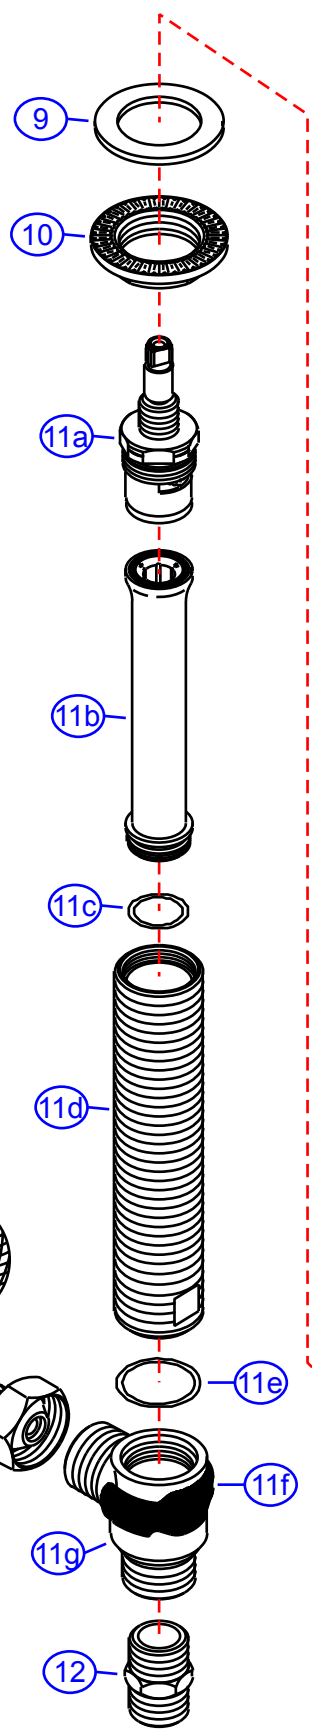

# 408-P

version 1

by Associated Marketing Concepts  
 21624 Manilla Street, Chatsworth, CA 91311-4123  
 (800) 270-4262 | (818) 678-1651 | FAX (818) 678-1655  
 www.ambassador-amc.com

By	SS	Main Finish	Chrome	Model #	<b>408-P</b> v1
Modified/Approved	7-8-04	Accent Finish	18k Gold	Series	Cleopatra
Fulfillment	xxxxxCG	Valve	Ceramic Disk	Type	Roman/Whirlpool Tub

# 408-P v1

## Cleopatra Roman/Whirlpool Tub- CD/CG

#	Description	Quantity	Part #	Finish
1	Handle Tip	2	E-108072GP	Gold
2	Handle Canopy	2	E-018079CP	Chrome
3	Red Plug	1	E-028046H	Rubber
	Blue Plug	1	E-028046C	Rubber
4	Set Screw	2	E-008003	Metal
5	Handle Screw	2	E-008044CP	Chrome
6	Adapter	2	E-110020	Metal
7	Escutcheon	2	E-204016GP	Gold
8	O-Ring	2	E-048054	Rubber
9	Rubber Washer	2	E-010022	Rubber
10	Lock Nut	2	E-054026	Brass
11	Valve Body (Assembled) Hot	1	EA-550112H	Brass
	Valve Body (Assembled) Cold	1	EA-550112C	Brass
11a	Cartridge (Hot)	1	E-507055	Ceramic Disc
	Cartridge (Cold)	1	E-507056	Ceramic Disc
11b	Sleeve	2	E-035105*	Brass
11c	O-Ring	2	E-004074*	Rubber
11d	Body	2	E-014137*	Brass
11e	O-Ring	2	E-004081*	Rubber
11f	Clip (Red)	1	E-012024H*	Plastic
	Clip (Blue)	1	E-012024C*	Plastic
11g	Valve Bottom	2	E-055088*	Brass
12	Reducer	2	E-035002	Brass
13	Hose	2	E-105011	Hose
14	Spout	1	E-100039CP	Chrome
15	Spout Shaft	1	E-014006	Brass
16	O-Ring	1	E-004010N	Rubber
17	Rubber Washer	1	E-010023	Rubber
18	Lock Nut	1	E-054027	Brass
19	"T" Connector	1	E-015007	Brass