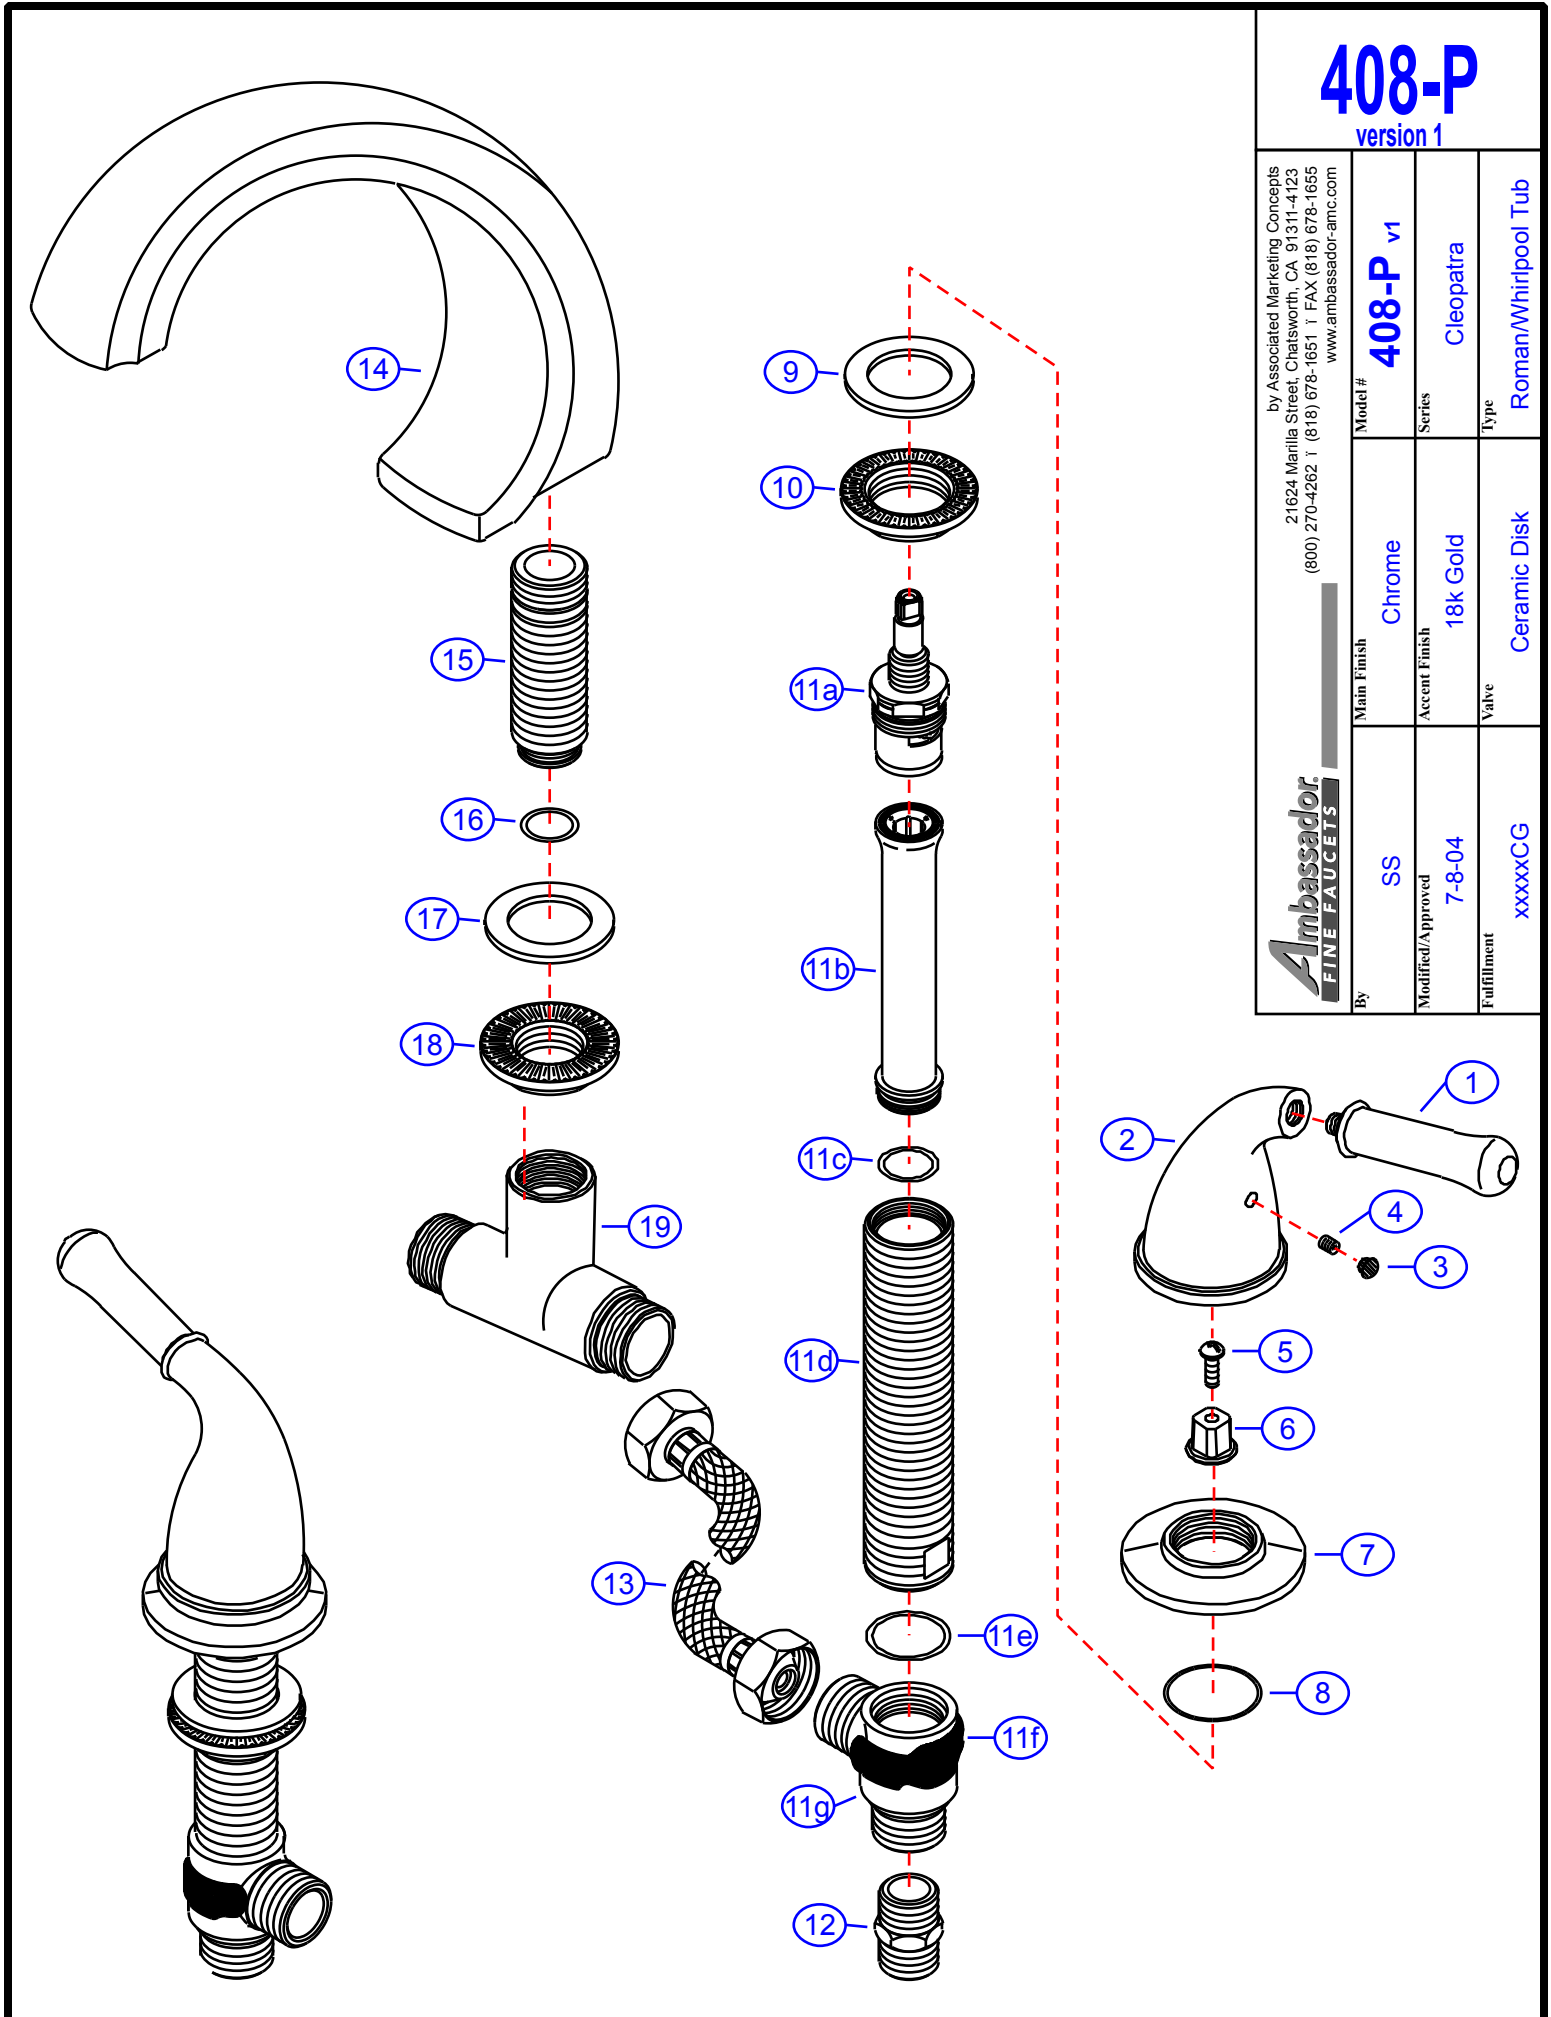

# 408-P

version 1

by Associated Marketing Concepts  
 21624 Manilla Street, Chatsworth, CA 91311-4123  
 (800) 270-4262 | (818) 678-1651 | FAX (818) 678-1655  
 www.ambassador-amc.com

By	SS	Main Finish	Chrome	Model #	<b>408-P</b> v1
Modified/Approved	7-8-04	Accent Finish	18k Gold	Series	Cleopatra
Fulfillment	xxxxxCG	Valve	Ceramic Disk	Type	Roman/Whirlpool Tub

# 408-P v1

## Cleopatra Roman/Whirlpool Tub- CD/CG

#	Description	Quantity	Part #	Finish
1	Handle Tip	2	E-108072GP	Gold
2	Handle Canopy	2	E-018079CP	Chrome
3	Red Plug	1	E-028046H	Rubber
	Blue Plug	1	E-028046C	Rubber
4	Set Screw	2	E-008003	Metal
5	Handle Screw	2	E-008044CP	Chrome
6	Adapter	2	E-110020	Metal
7	Escutcheon	2	E-204016GP	Gold
8	O-Ring	2	E-048054	Rubber
9	Rubber Washer	2	E-010022	Rubber
10	Lock Nut	2	E-054026	Brass
11	Valve Body (Assembled) Hot	1	EA-550112H	Brass
	Valve Body (Assembled) Cold	1	EA-550112C	Brass
11a	Cartridge (Hot)	1	E-507055	Ceramic Disc
	Cartridge (Cold)	1	E-507056	Ceramic Disc
11b	Sleeve	2	E-035105*	Brass
11c	O-Ring	2	E-004074*	Rubber
11d	Body	2	E-014137*	Brass
11e	O-Ring	2	E-004081*	Rubber
11f	Clip (Red)	1	E-012024H*	Plastic
	Clip (Blue)	1	E-012024C*	Plastic
11g	Valve Bottom	2	E-055088*	Brass
12	Reducer	2	E-035002	Brass
13	Hose	2	E-105011	Hose
14	Spout	1	E-100039CP	Chrome
15	Spout Shaft	1	E-014006	Brass
16	O-Ring	1	E-004010N	Rubber
17	Rubber Washer	1	E-010023	Rubber
18	Lock Nut	1	E-054027	Brass
19	"T" Connector	1	E-015007	Brass