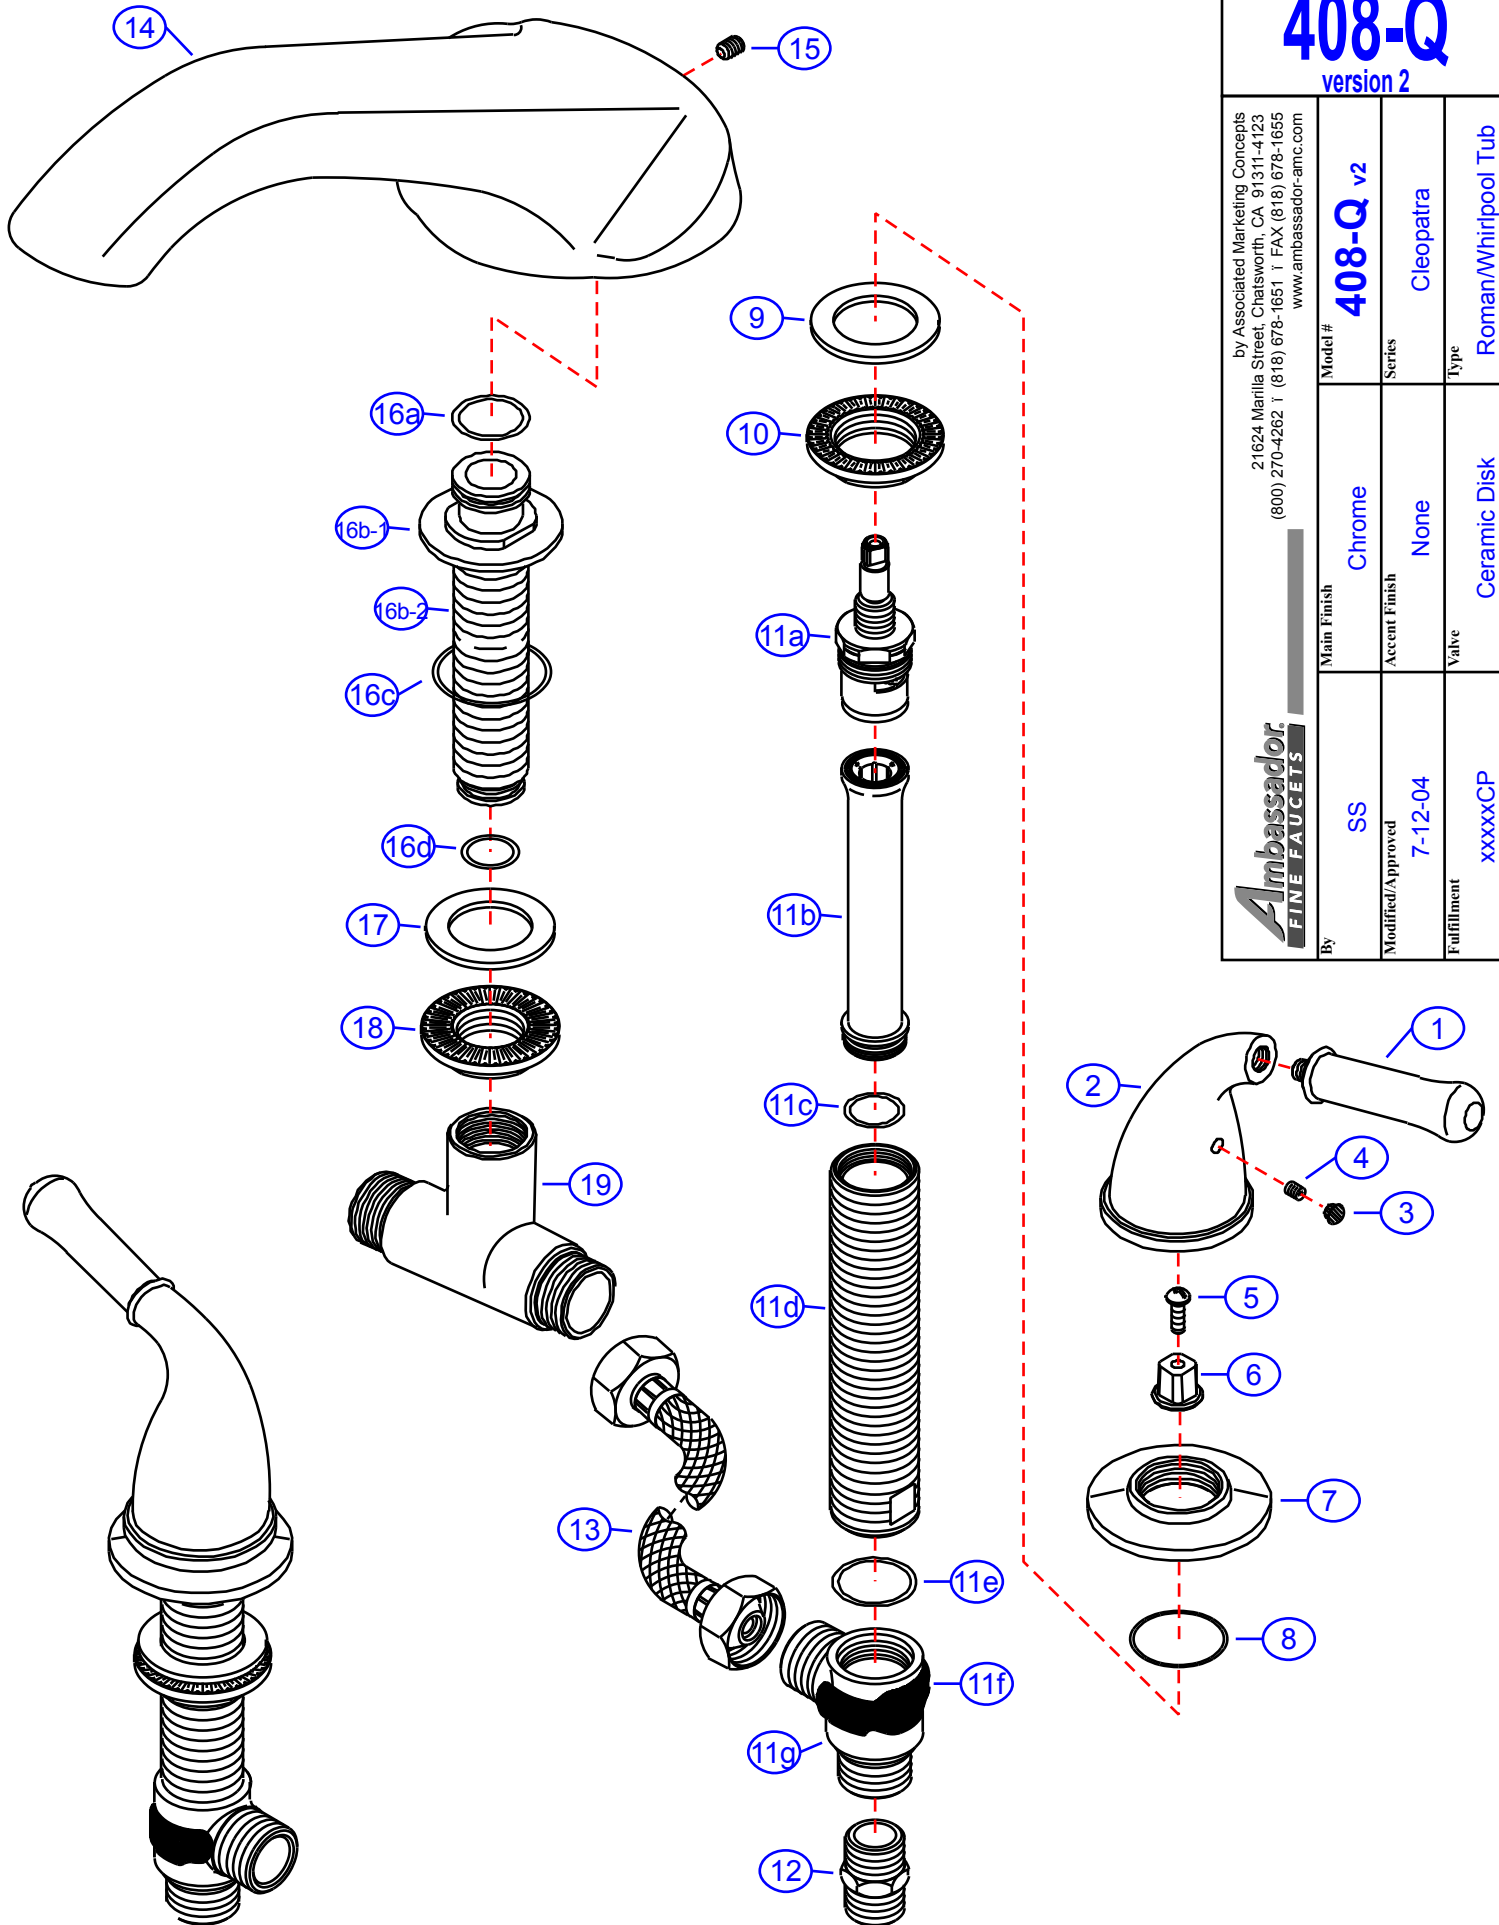

By	SS	Chrome	Model #	408-Q v2
Modified/Approved	7-12-04	None	Series	Cleopatra
Fulfillment	xxxxxCP	Ceramic Disk	Valve	Roman/Whirlpool Tub

408-Q v2

Cleopatra Roman/Whirlpool Tub- CD/CP

#	Description	Quantity	Part #	Finish
1	Handle Tip	2	E-108072CP	Chrome
2	Handle Canopy	2	E-018079CP	Chrome
3	Red Plug	1	E-028046H	Rubber
	Blue Plug	1	E-028046C	Rubber
4	Set Screw	2	E-008003	Metal
5	Handle Screw	2	E-008044CP	Chrome
6	Adapter	2	E-110020	Metal
7	Escutcheon	2	E-204016CP	Chrome
8	O-Ring	2	E-048054	Rubber
9	Rubber Washer	2	E-010022	Rubber
10	Lock Nut	2	E-054026	Brass
11	Valve Body (Assembled) Hot	1	EA-550112H	Brass
	Valve Body (Assembled) Cold	1	EA-550112C	Brass
11a	Cartridge (Hot)	1	E-507055	Ceramic Disc
	Cartridge (Cold)	1	E-507056	Ceramic Disc
11b	Sleeve	2	E-035105*	Brass
11c	O-Ring	2	E-004074*	Rubber
11d	Body	2	E-014137*	Brass
11e	O-Ring	2	E-004081*	Rubber
11f	Clip (Red)	1	E-012024H*	Plastic
	Clip (Blue)	1	E-012024C*	Plastic
11g	Valve Bottom	2	E-055088*	Brass
12	Reducer	2	E-035002	Brass
13	Hose	2	E-105011	Hose
14	Spout	1	E-132027CP	Chrome
15	Set Screw	1	E-065027	Metal
16	Spout Shaft (Assembled)	1	G-X1112	Brass
16a	O-Ring	1	E-063031	Rubber
16b	Spout Shaft Base (Assembled)	1	EA-014068*	Brass
16b-1	Base	1	E-070002*	Brass
16b-2	Shaft	1	E-014067*	Brass
16c	O-Ring	1	E-004057	Rubber
16d	O-Ring	1	E-004010N	Rubber
17	Rubber Washer	1	E-010023	Rubber
18	Lock Nut	1	E-054027	Brass
19	"T" Connector	1	E-015007	Brass

* Grayed parts are not available individually. "Assembled" item required.

by Associated Marketing Concepts
 21624 Marilla Street, Chatsworth, CA 91311-4123
 (800) 270-4262 * (818) 678-1651 * FAX (818) 678-1655
www.ambassador-amc.com