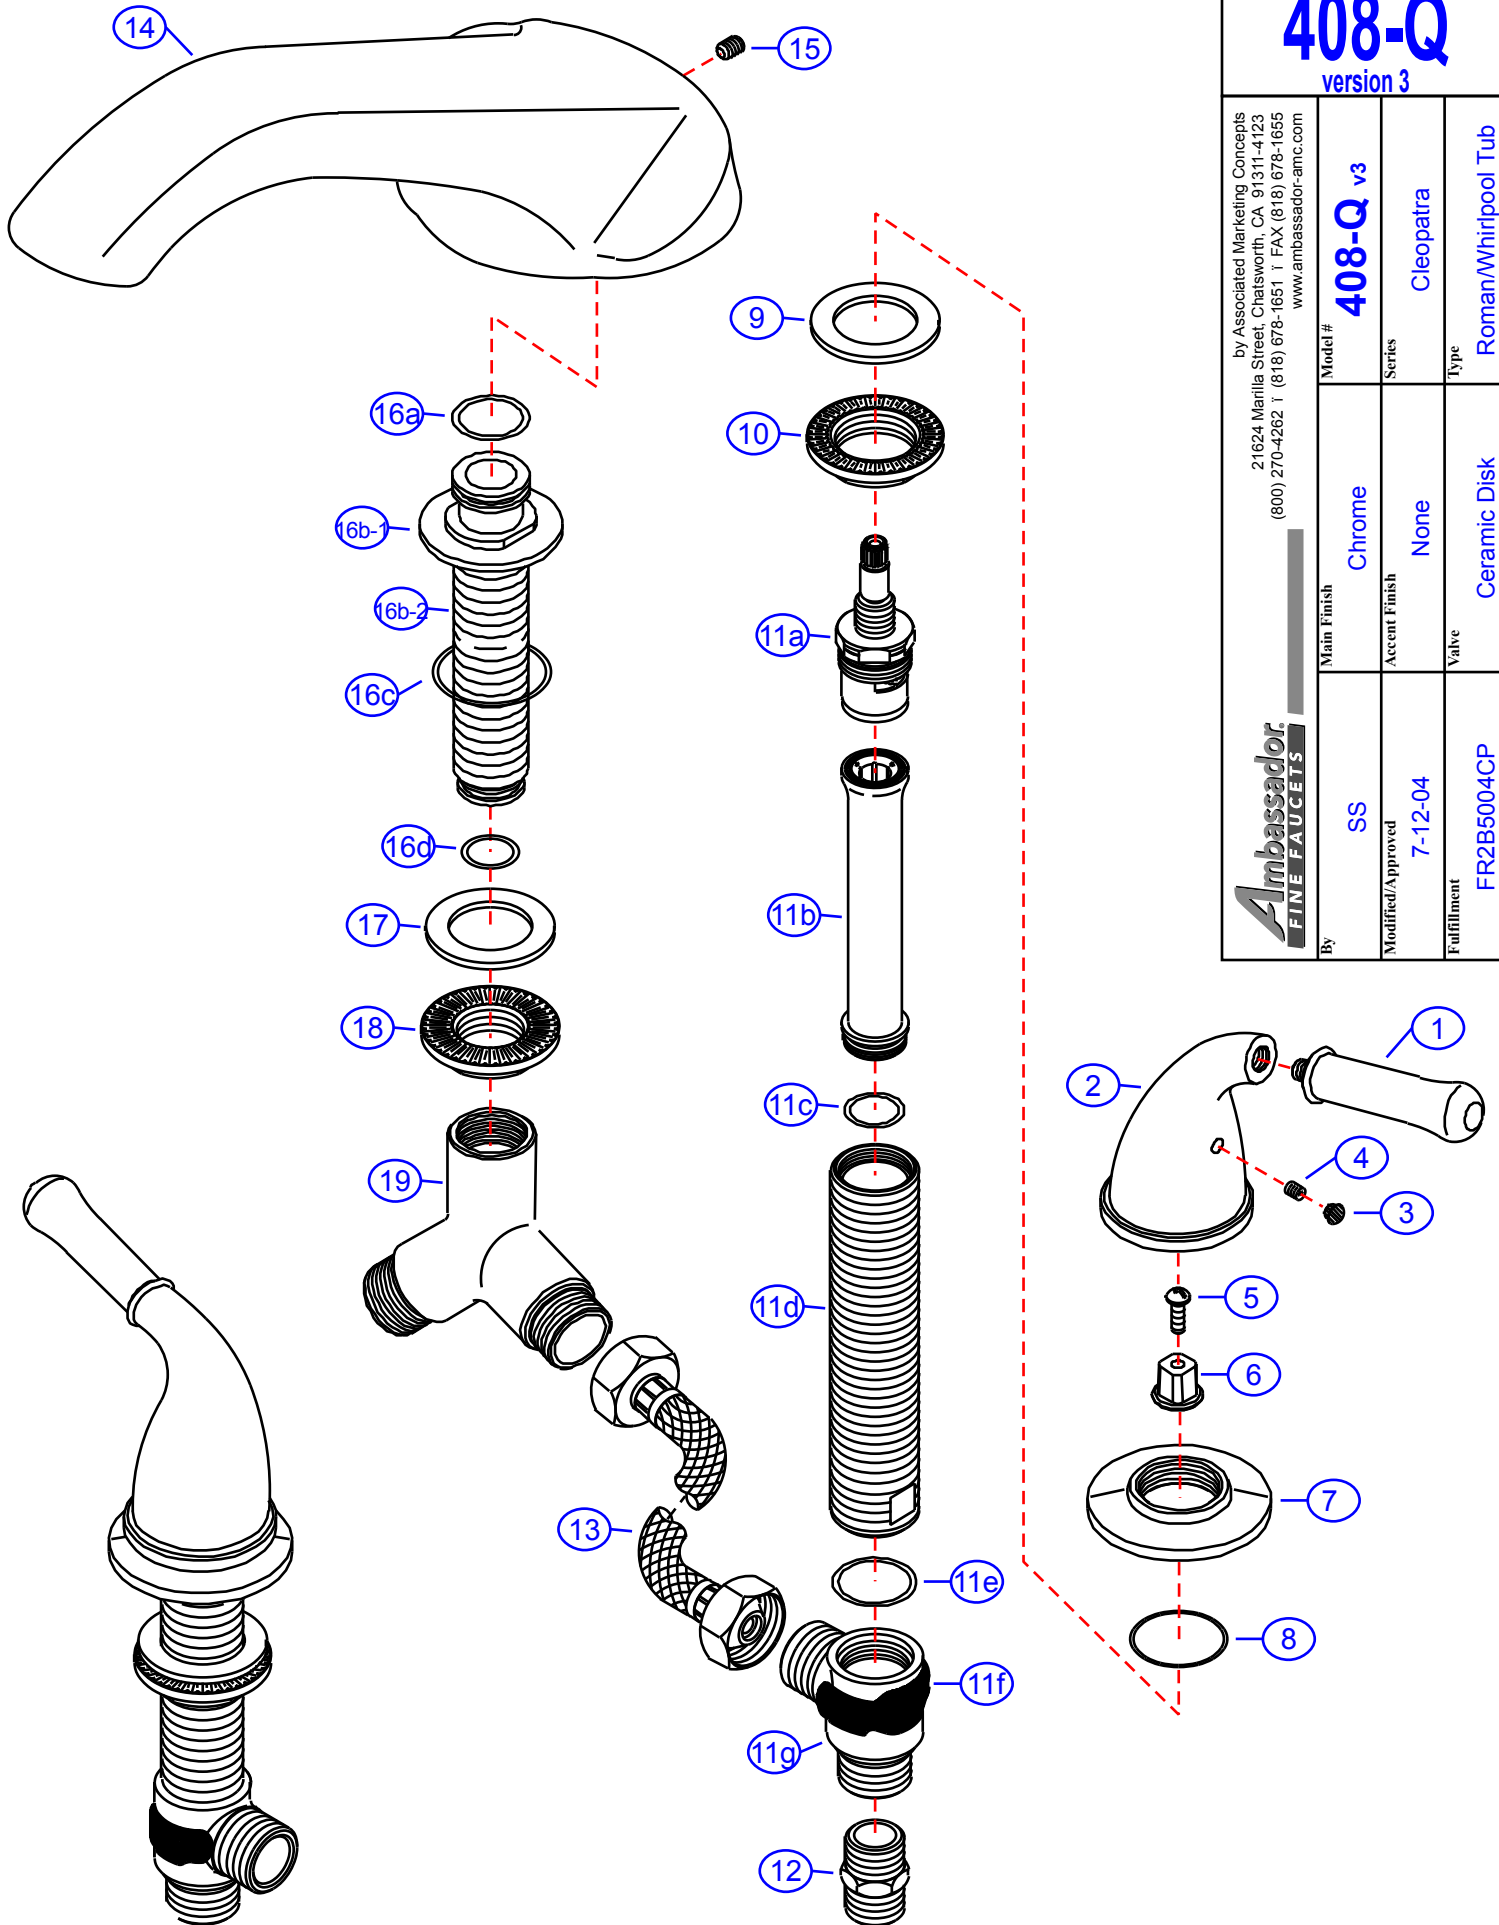

By	SS	Chrome	Model #	<b>408-Q v3</b>
Modified/Approved	7-12-04	None	Series	Cleopatra
Fulfillment	FR2B5004CP	Ceramic Disk	Valve	Roman/Whirlpool Tub

# 408-Q v3

## Cleopatra Roman/Whirlpool Tub- CD/CP

#	Description	Quantity	Part #	Finish
1	Handle Tip	2	E-108072CP	Chrome
2	Handle Canopy	2	E-018079CP	Chrome
3	Red Plug	1	E-028046H	Rubber
	Blue Plug	1	E-028046C	Rubber
4	Set Screw	2	E-008003	Metal
5	Handle Screw	2	E-008044CP	Chrome
6	Adapter	2	E-110027	Metal
7	Escutcheon	2	E-204016CP	Chrome
8	O-Ring	2	E-048054	Rubber
9	Rubber Washer	2	E-010022	Rubber
10	Lock Nut	2	E-054026	Brass
11	Valve Body (Assembled) Hot	1	EA-550112H	Brass
	Valve Body (Assembled) Cold	1	EA-550112C	Brass
11a	Cartridge (Hot)	1	E-507055	Ceramic Disc
	Cartridge (Cold)	1	E-507056	Ceramic Disc
11b	Sleeve	2	E-035105*	Brass
11c	O-Ring	2	E-004074*	Rubber
11d	Body	2	E-014137*	Brass
11e	O-Ring	2	E-004081*	Rubber
11f	Clip (Red)	1	E-012024H*	Plastic
	Clip (Blue)	1	E-012024C*	Plastic
11g	Valve Bottom	2	E-055088*	Brass
12	Reducer	2	E-035002	Brass
13	Hose	2	E-105011	Hose
14	Spout	1	E-132027CP	Chrome
15	Set Screw	1	E-065027	Metal
16	Spout Shaft (Assembled)	1	G-X1112	Brass
16a	O-Ring	1	E-063031	Rubber
16b	Spout Shaft Base (Assembled)	1	EA-014068*	Brass
16b-1	Base	1	E-070002*	Brass
16b-2	Shaft	1	E-014067*	Brass
16c	O-Ring	1	E-004057	Rubber
16d	O-Ring	1	E-004010N	Rubber
17	Rubber Washer	1	E-010023	Rubber
18	Lock Nut	1	E-054027	Brass
19	"Y" Connector	1	E-015007	Brass