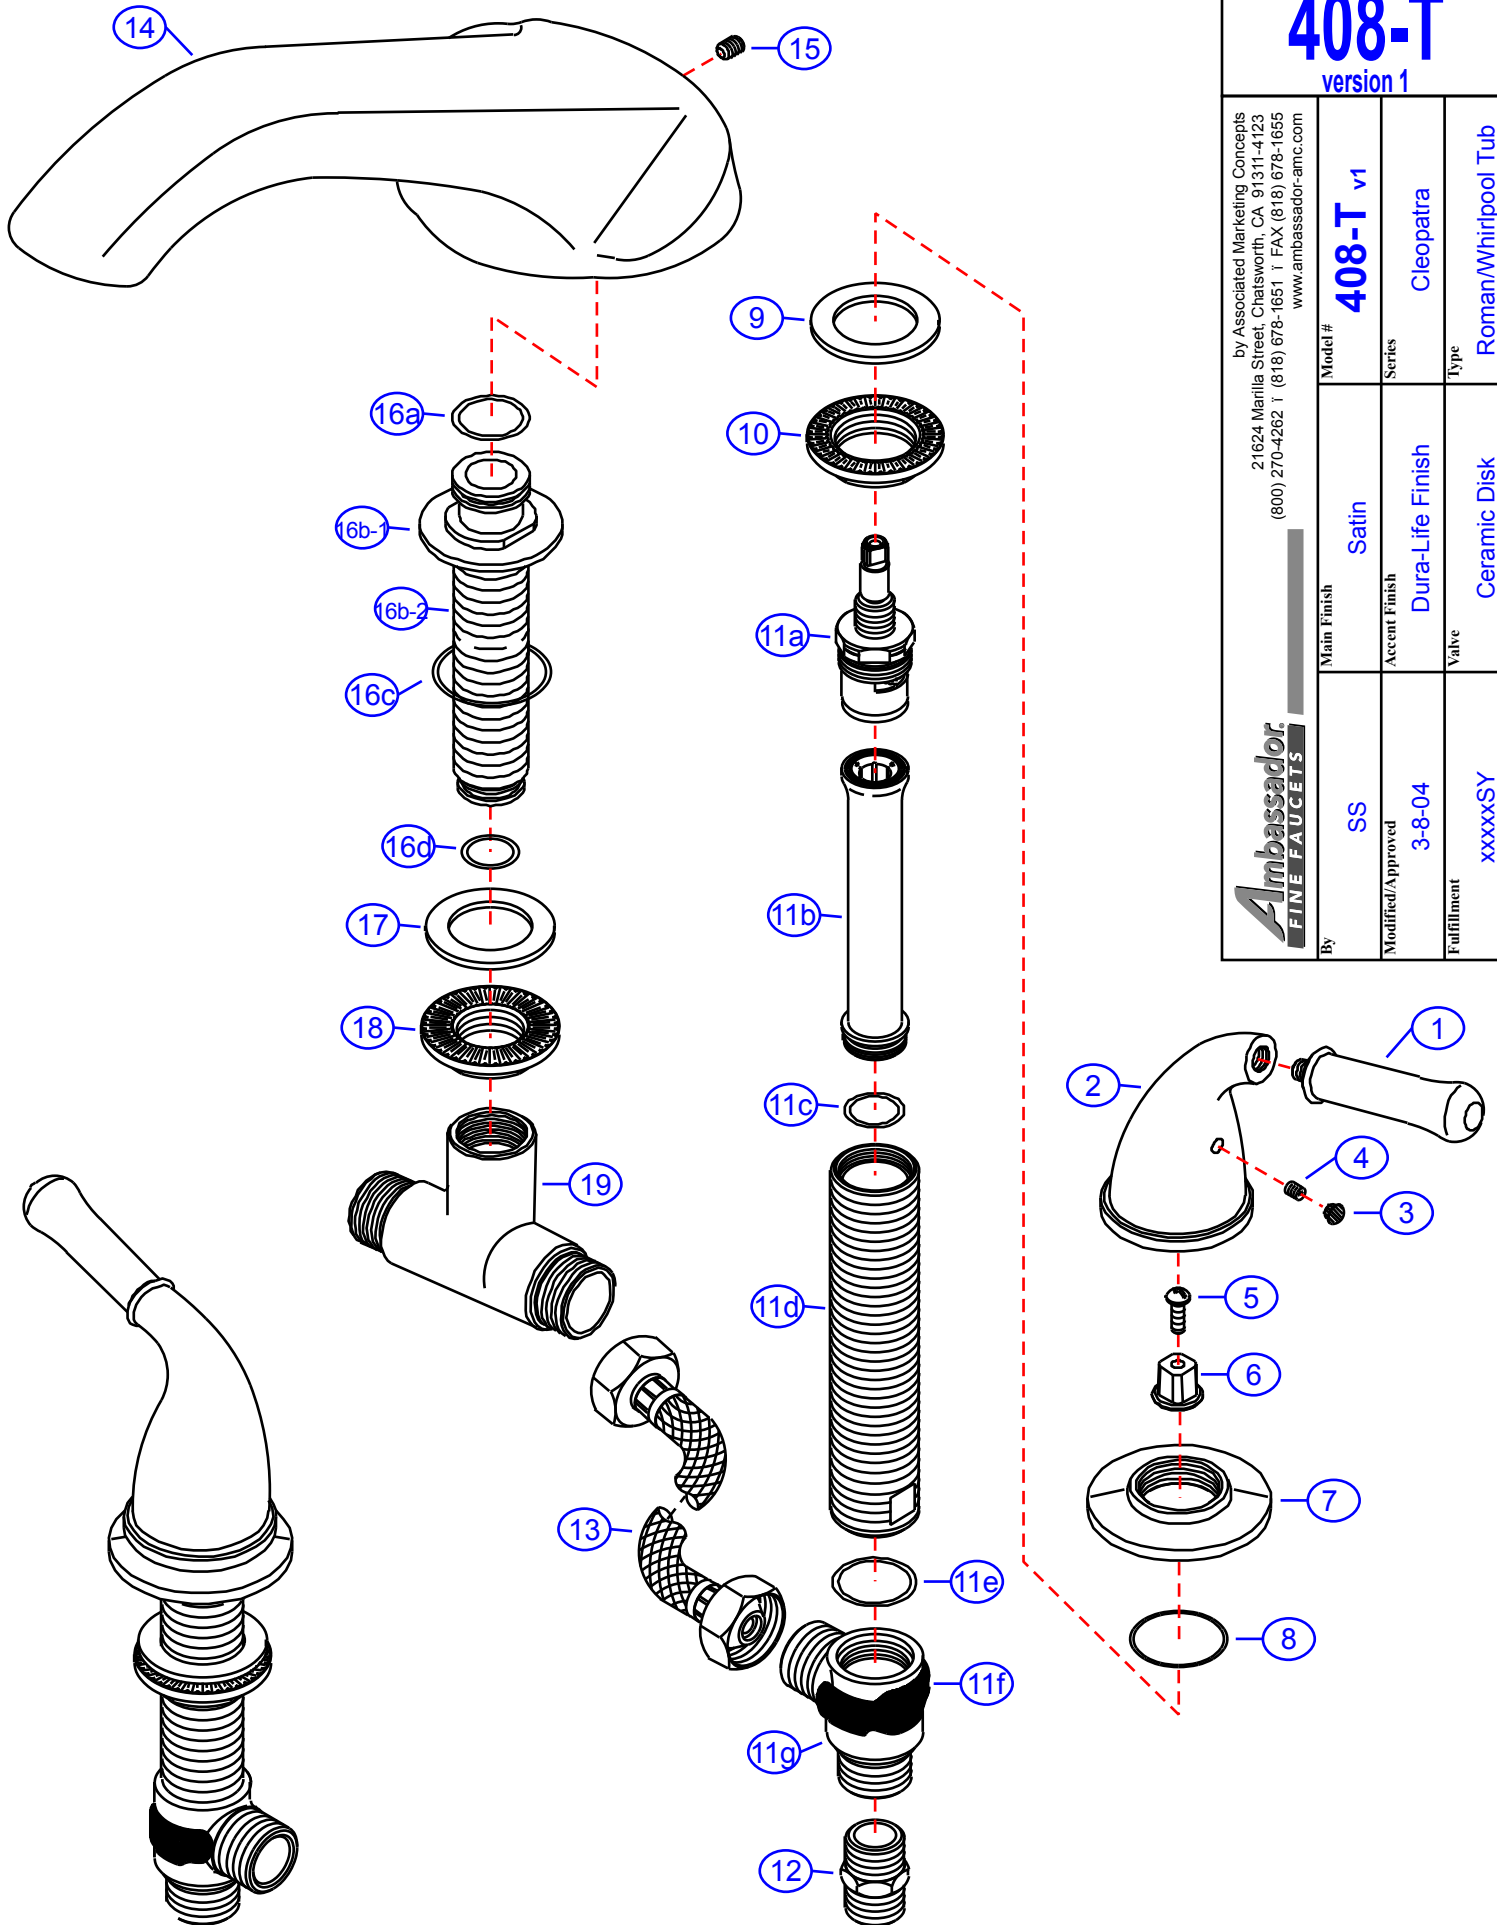

408-T

version 1

by Associated Marketing Concepts
 21624 Manilla Street, Chatsworth, CA 91311-4123
 (800) 270-4262 | (818) 678-1651 | FAX (818) 678-1655
 www.ambassador-amc.com

Ambassador
 FINE FAUCETS

By	SS	Main Finish	Satin	Model #	408-T v1
Modified/Approved	3-8-04	Accent Finish	Dura-Life Finish	Series	Cleopatra
Fulfillment	xxxxxSY	Valve	Ceramic Disk	Type	Roman/Whirlpool Tub

408-T v1

Cleopatra Roman/Whirlpool Tub- CD/SY

#	Description	Quantity	Part #	Finish
1	Handle Tip	2	E-108072YP	Dura-Life Finish
2	Handle Canopy	2	E-018079ST	Satin
3	Red Plug	1	E-028046H	Rubber
	Blue Plug	1	E-028046C	Rubber
4	Set Screw	2	E-008003	Metal
5	Handle Screw	2	E-008044CP	Chrome
6	Adapter	2	E-110020	Metal
7	Escutcheon	2	E-204016YP	Dura-Life Finish
8	O-Ring	2	E-048054	Rubber
9	Rubber Washer	2	E-010022	Rubber
10	Lock Nut	2	E-054026	Brass
11	Valve Body (Assembled) Hot	1	EA-550112H	Brass
	Valve Body (Assembled) Cold	1	EA-550112C	Brass
11a	Cartridge (Hot)	1	E-507055	Ceramic Disc
	Cartridge (Cold)	1	E-507056	Ceramic Disc
11b	Sleeve	2	E-035105*	Brass
11c	O-Ring	2	E-004074*	Rubber
11d	Body	2	E-014137*	Brass
11e	O-Ring	2	E-004081*	Rubber
11f	Clip (Red)	1	E-012024H*	Plastic
	Clip (Blue)	1	E-012024C*	Plastic
11g	Valve Bottom	2	E-055088*	Brass
12	Reducer	2	E-035002	Brass
13	Hose	2	E-105011	Hose
14	Spout	1	E-132027ST	Satin
15	Set Screw	1	E-065027	Metal
16	Spout Shaft (Assembled)	1	G-X1112	Brass
16a	O-Ring	1	E-063031	Rubber
16b	Spout Shaft Base (Assembled)	1	EA-014068*	Brass
16b-1	Base	1	E-070002*	Brass
16b-2	Shaft	1	E-014067*	Brass
16c	O-Ring	1	E-004057	Rubber
16d	O-Ring	1	E-004010N	Rubber
17	Rubber Washer	1	E-010023	Rubber
18	Lock Nut	1	E-054027	Brass
19	"T" Connector	1	E-015007	Brass

* Grayed parts are not available individually. "Assembled" item required.

by Associated Marketing Concepts
 21624 Marilla Street, Chatsworth, CA 91311-4123
 (800) 270-4262 * (818) 678-1651 * FAX (818) 678-1655
www.ambassador-amc.com