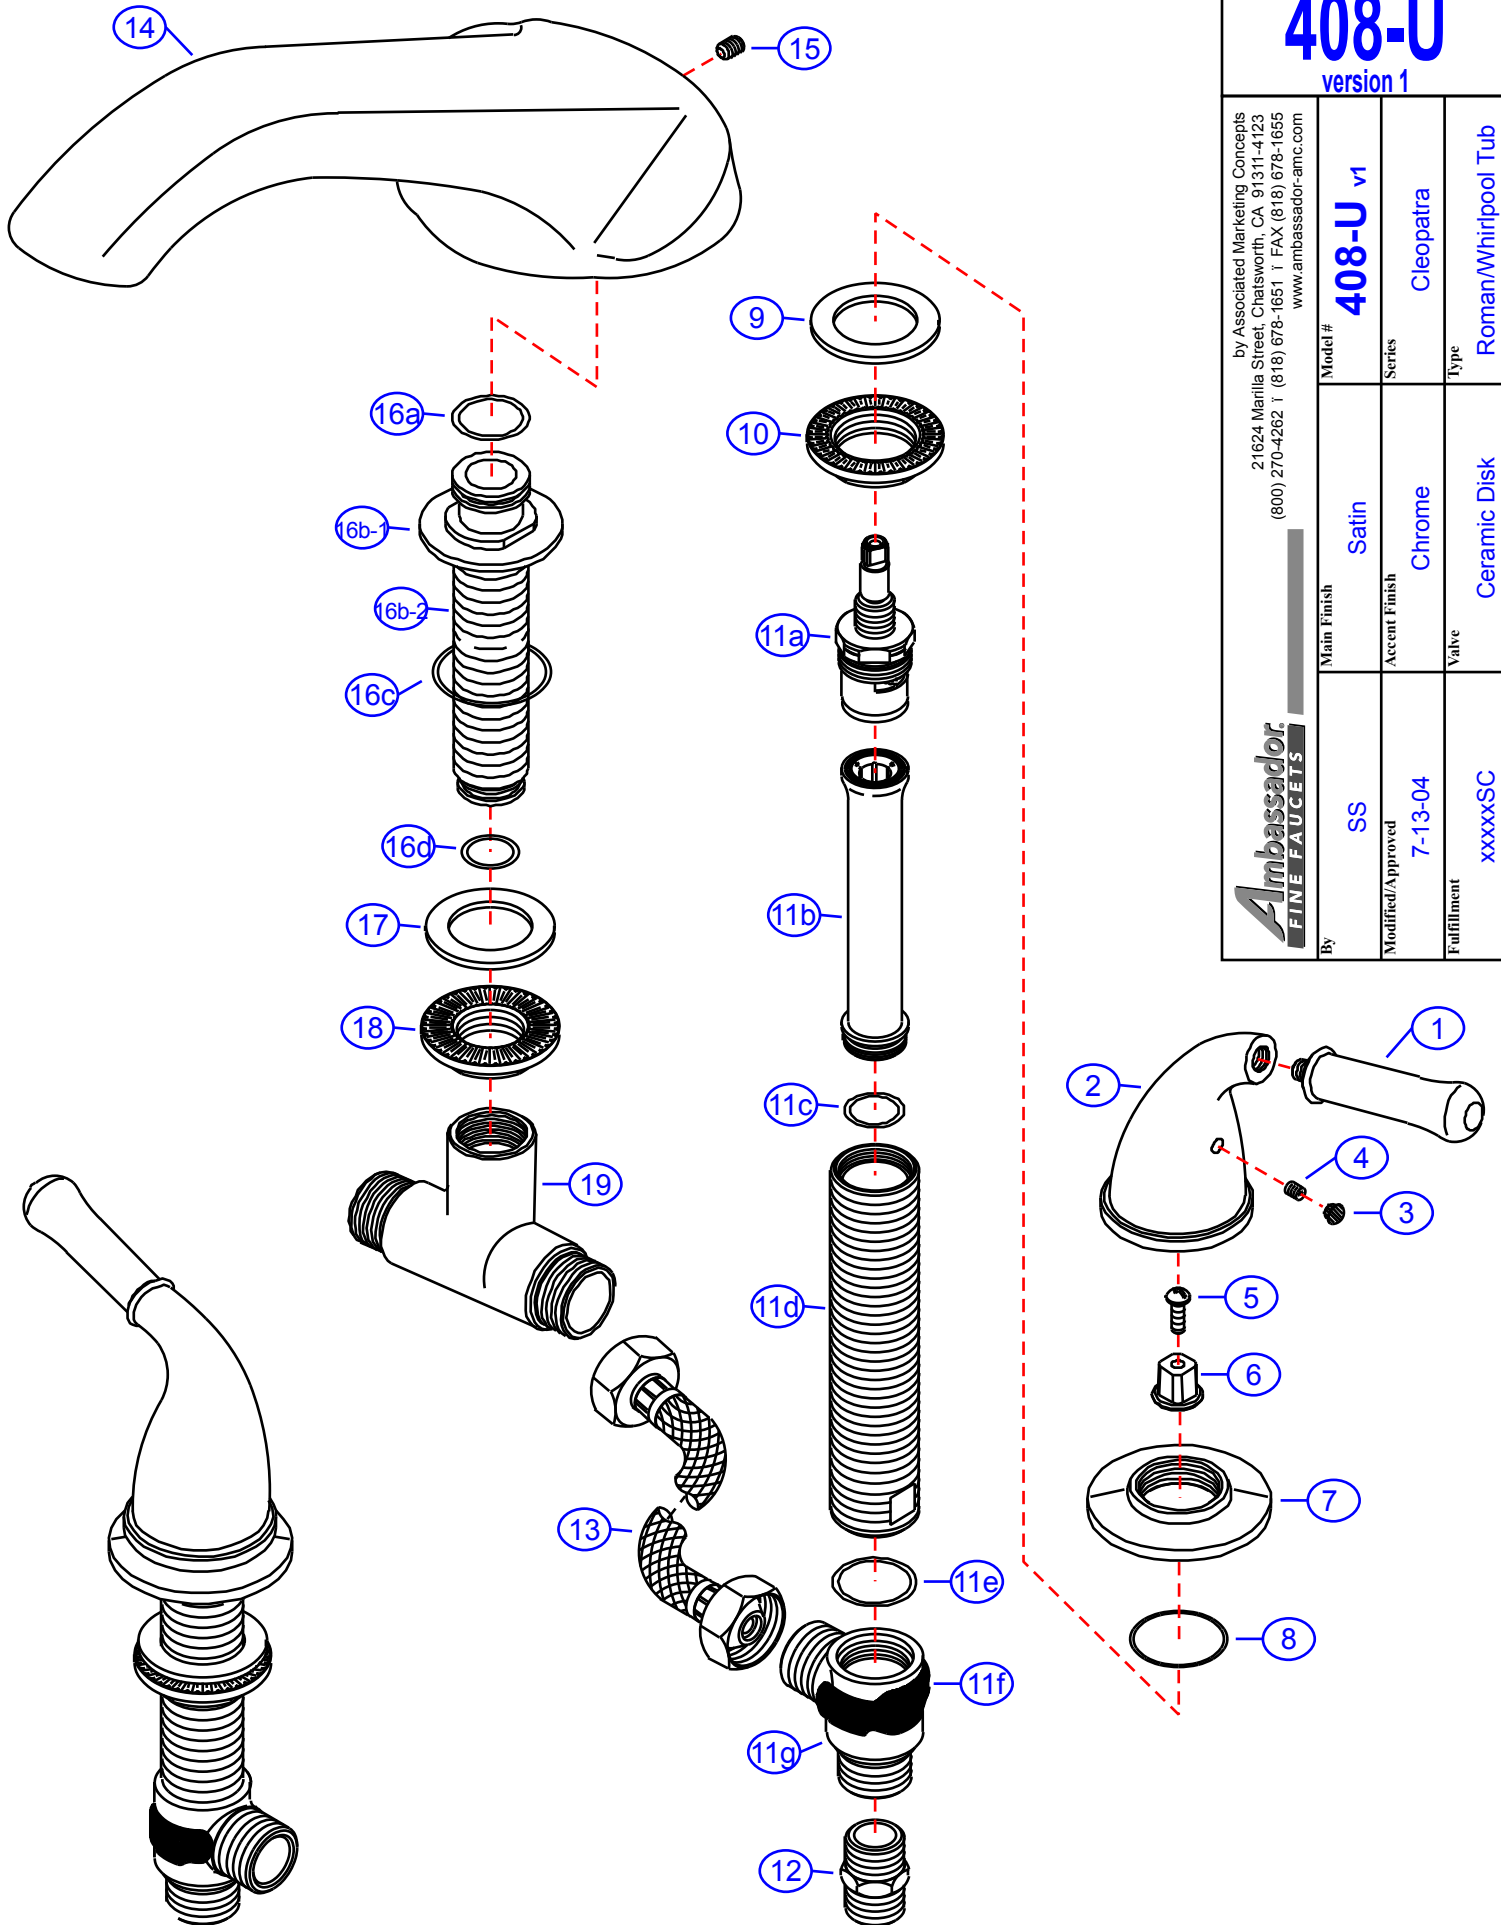

408-U

version 1

by Associated Marketing Concepts
 21624 Manilla Street, Chatsworth, CA 91311-4123
 (800) 270-4262 | (818) 678-1651 | FAX (818) 678-1655
 www.ambassador-amc.com

Ambassador
 FINE FAUCETS

By	SS	Main Finish	Satin	Model #	408-U v1
Modified/Approved	7-13-04	Accent Finish	Chrome	Series	Cleopatra
Fulfillment	xxxxxSC	Valve	Ceramic Disk	Type	Roman/Whirlpool Tub

408-U v1

Cleopatra Roman/Whirlpool Tub- CD/SC

#	Description	Quantity	Part #	Finish
1	Handle Tip	2	E-108072CP	Chrome
2	Handle Canopy	2	E-018079ST	Satin
3	Red Plug	1	E-028046H	Rubber
	Blue Plug	1	E-028046C	Rubber
4	Set Screw	2	E-008003	Metal
5	Handle Screw	2	E-008044CP	Chrome
6	Adapter	2	E-110020	Metal
7	Escutcheon	2	E-204016CP	Dura-Life Finish
8	O-Ring	2	E-048054	Rubber
9	Rubber Washer	2	E-010022	Rubber
10	Lock Nut	2	E-054026	Brass
11	Valve Body (Assembled) Hot	1	EA-550112H	Brass
	Valve Body (Assembled) Cold	1	EA-550112C	Brass
11a	Cartridge (Hot)	1	E-507055	Ceramic Disc
	Cartridge (Cold)	1	E-507056	Ceramic Disc
11b	Sleeve	2	E-035105*	Brass
11c	O-Ring	2	E-004074*	Rubber
11d	Body	2	E-014137*	Brass
11e	O-Ring	2	E-004081*	Rubber
11f	Clip (Red)	1	E-012024H*	Plastic
	Clip (Blue)	1	E-012024C*	Plastic
11g	Valve Bottom	2	E-055088*	Brass
12	Reducer	2	E-035002	Brass
13	Hose	2	E-105011	Hose
14	Spout	1	E-132027ST	Satin
15	Set Screw	1	E-065027	Metal
16	Spout Shaft (Assembled)	1	G-X1112	Brass
16a	O-Ring	1	E-063031	Rubber
16b	Spout Shaft Base (Assembled)	1	EA-014068*	Brass
16b-1	Base	1	E-070002*	Brass
16b-2	Shaft	1	E-014067*	Brass
16c	O-Ring	1	E-004057	Rubber
16d	O-Ring	1	E-004010N	Rubber
17	Rubber Washer	1	E-010023	Rubber
18	Lock Nut	1	E-054027	Brass
19	"T" Connector	1	E-015007	Brass

* Grayed parts are not available individually. "Assembled" item required.

by Associated Marketing Concepts
 21624 Marilla Street, Chatsworth, CA 91311-4123
 (800) 270-4262 * (818) 678-1651 * FAX (818) 678-1655
 www.ambassador-amc.com