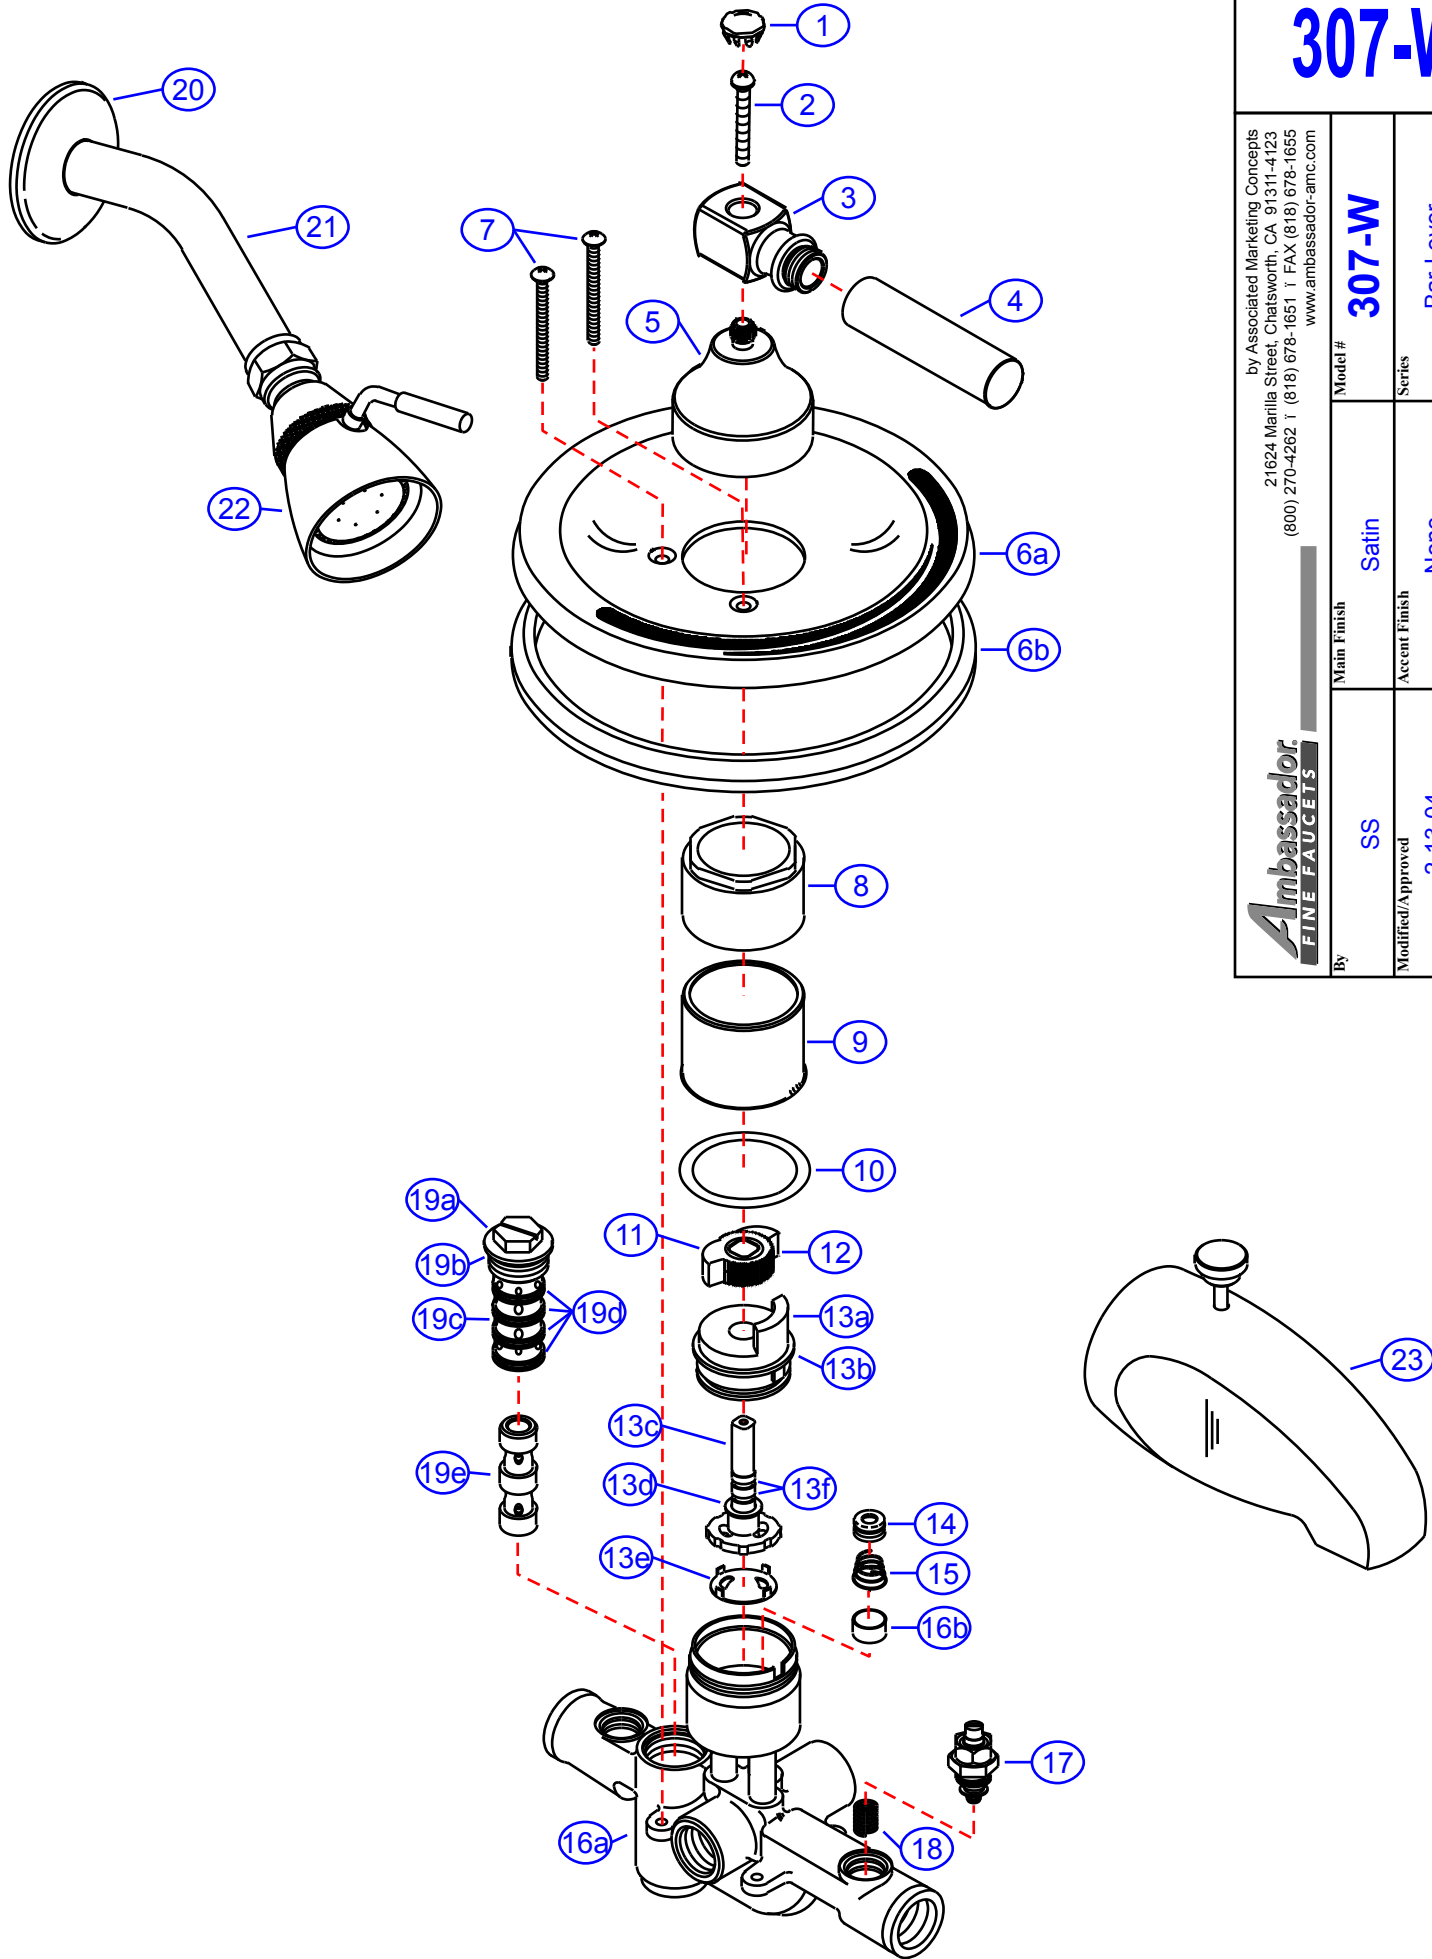

307-W

by Associated Marketing Concepts
 21624 Marilla Street, Chatsworth, CA 91311-4123
 (800) 270-4262 | (818) 678-1651 | FAX (818) 678-1655
 www.ambassador-amc.com

By	SS	Main Finish	Satin	Model #	307-W
Modified/Approved	2-13-04	Accent Finish	None	Series	Bar-Lever
Fulfillment	F1215700ST	Valve	Standard (Washerless)	Type	1 Handle (PB) Shower/Tub

307-W

Bar-Lever 1 Handle (PB) Shower/Tub- PB/ST

#	Description	Quantity	Part #	Finish
1	Cap (Blank)	1	E-206041ST	Satin
2	Handle Screw	1	E-008115	Metal
3	Handle Head	1	E-077061ST	Satin
4	Handle Tip	1	E-138005ST	Satin
5	Handle Canopy	1	E-078057ST	Satin
6	Face Plate (Assembled)	1	EA-556100ST	Satin/Rubber
6a	Face Plate	1	E-007041ST*	Satin
6b	Gasket	1	E-060055	Rubber
7	Screw	2	E-075143ST	Satin
8	Retainer Nut	1	E-103020ST	Satin
9	Sleeve	1	E-217005ST	Satin
10	O-Ring	1	E-004008	Rubber
11	Temp. Restrictor A	1	E-049000	Plastic
12	Temp. Restrictor B	1	E-049001	Plastic
13	Cartridge (Assembled)	1	EA-507049	Plastic/Rubber/Metal
13a	Cartridge Body	1	E-214011*	Plastic
13b	O-Ring	1	E-048016*	Rubber
13c	Cartridge Stem	1	E-024112*	Brass
13d	Metal Washer	1	E-013050*	Metal
13e	Stem Plate	1	E-308006*	Metal
13f	O-Ring	2	E-004118*	Rubber
14	Seat	2	E-101036	Rubber
15	Spring	2	E-005000	Metal
16	Valve (Assembled)	1	G-X3111	Brass
16a	Valve	1	E-044061*	Brass
16b	Seat&Spring Housing	2	E-106001*	Stainless Steel
17	Shut Off Valve	2	E-507037	Brass/Rubber
18	Shut Off Valve Spring	2	E-005012	Metal
19	PB System (Assembled)	1	EA-507041	Brass/Metal/Rubber
19a	PB Head	1	E-009094*	Brass
19b	O-Ring	1	E-048025*	Rubber
19c	PB Spool	1	E-214015*	Metal
19d	O-Ring	4	E-048024*	Rubber
19e	PB Tumbler	1	E-208041*	Metal
20	Shower Arm Escutcheon	1	E-019001ST	Satin
21	Shower Arm	1	E-020002ST	Satin
22	Shower Head	1	E-S11B0200ST	Satin
23	Tub Spout	1	E-100032ST	Satin