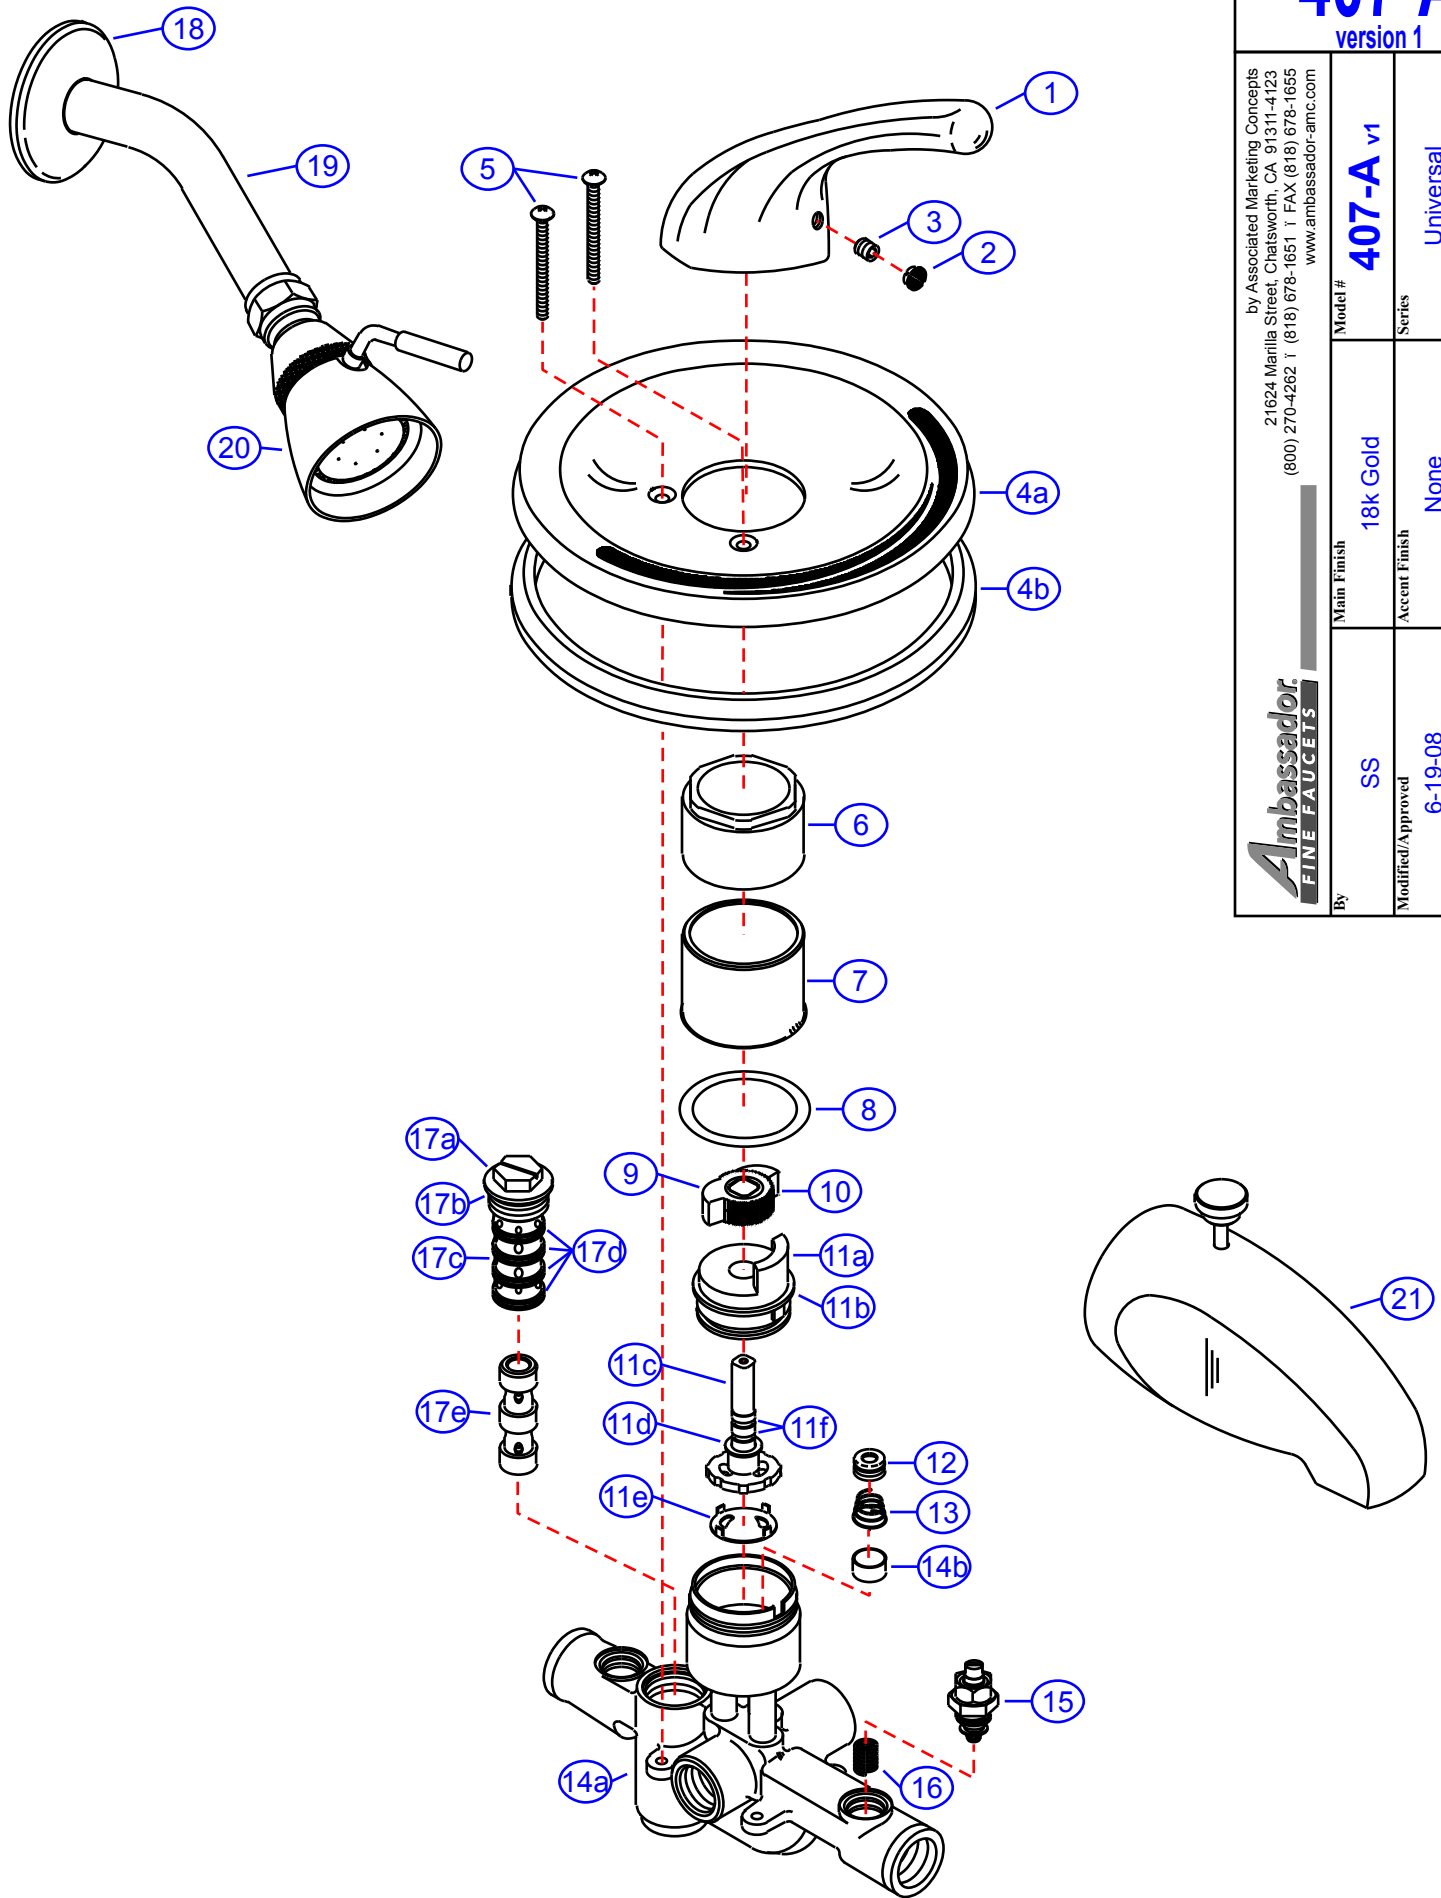

407-A

version 1

by Associated Marketing Concepts
 21624 Marilla Street, Chatsworth, CA 91311-4123
 (800) 270-4262 | (818) 678-1651 | FAX (818) 678-1655
 www.ambassador-amc.com

Ambassador
 FINE FAUCETS

By	SS	Main Finish	18k Gold	Model #	407-A v1
Modified/Approved	6-19-08	Accent Finish	None	Series	Universal
Fulfillment	F1215700GP	Valve	Standard (Washerless)	Type	1 Handle (PB) Shower/Tub

407-A v1

Universal 1 Handle (PB) Shower/Tub- PB/GP

#	Description	Quantity	Part #	Finish
1	Handle	1	E-029046GP	Gold
2	Plug (Blue/Red)	1	E-028065	Rubber
3	Set Screw	1	E-008103	Metal
4	Face Plate (Assembled)	1	EA-556100GP	Gold
4a	Face Plate	1	E-007041GP*	Gold
4b	Gasket	1	E-060055	Rubber
5	Screw	2	E-075143GP	Gold
6	Retainer Nut	1	E-103020GP	Gold
7	Sleeve	1	E-217005GP	Gold
8	O-Ring	1	E-004008	Rubber
9	Temp. Restrictor A	1	E-049000	Plastic
10	Temp. Restrictor B	1	E-049001	Plastic
11	Cartridge (Assembled)	1	EA-507049	Plastic/Rubber/Metal
11a	Cartridge Body	1	E-214011*	Plastic
11b	O-Ring	1	E-048016*	Rubber
11c	Cartridge Stem	1	E-024112*	Brass
11d	Metal Washer	1	E-013050*	Metal
11e	Stem Plate	1	E-308006*	Metal
11f	O-Ring	2	E-004118*	Rubber
12	Seat	2	E-101000	Rubber
13	Spring	2	E-005017	Metal
14	Valve (Assembled)	1	G-xxxx	Brass
14a	Valve	1	G-xxxx*	Brass
14b	Seat&Spring Housing	2	G-xxxx*	Stainless Steel
15	Shut Off Valve	2	E-507037	Brass/Rubber
16	Shut Off Valve Spring	2	E-005012	Metal
17	PB System (Assembled)	1	EA-507041	Brass/Metal/Rubber
17a	PB Head	1	E-009094*	Brass
17b	O-Ring	1	E-048025*	Rubber
17c	PB Spool	1	E-214015*	Metal
17d	O-Ring	4	E-048024*	Rubber
17e	PB Tumbler	1	E-208041*	Metal
18	Shower Arm Escutcheon	1	E-019001GP	Gold
19	Shower Arm	1	E-020002GP	Gold
20	Shower Head	1	E-S11B0200GP	Gold
21	Tub Spout	1	E-100032GP	Gold

* Grayed parts are not available individually. "Assembled" item required.

by Associated Marketing Concepts
 21624 Marilla Street, Chatsworth, CA 91311-4123
 (800) 270-4262 * (818) 678-1651 * FAX (818) 678-1655
 www.ambassador-amc.com