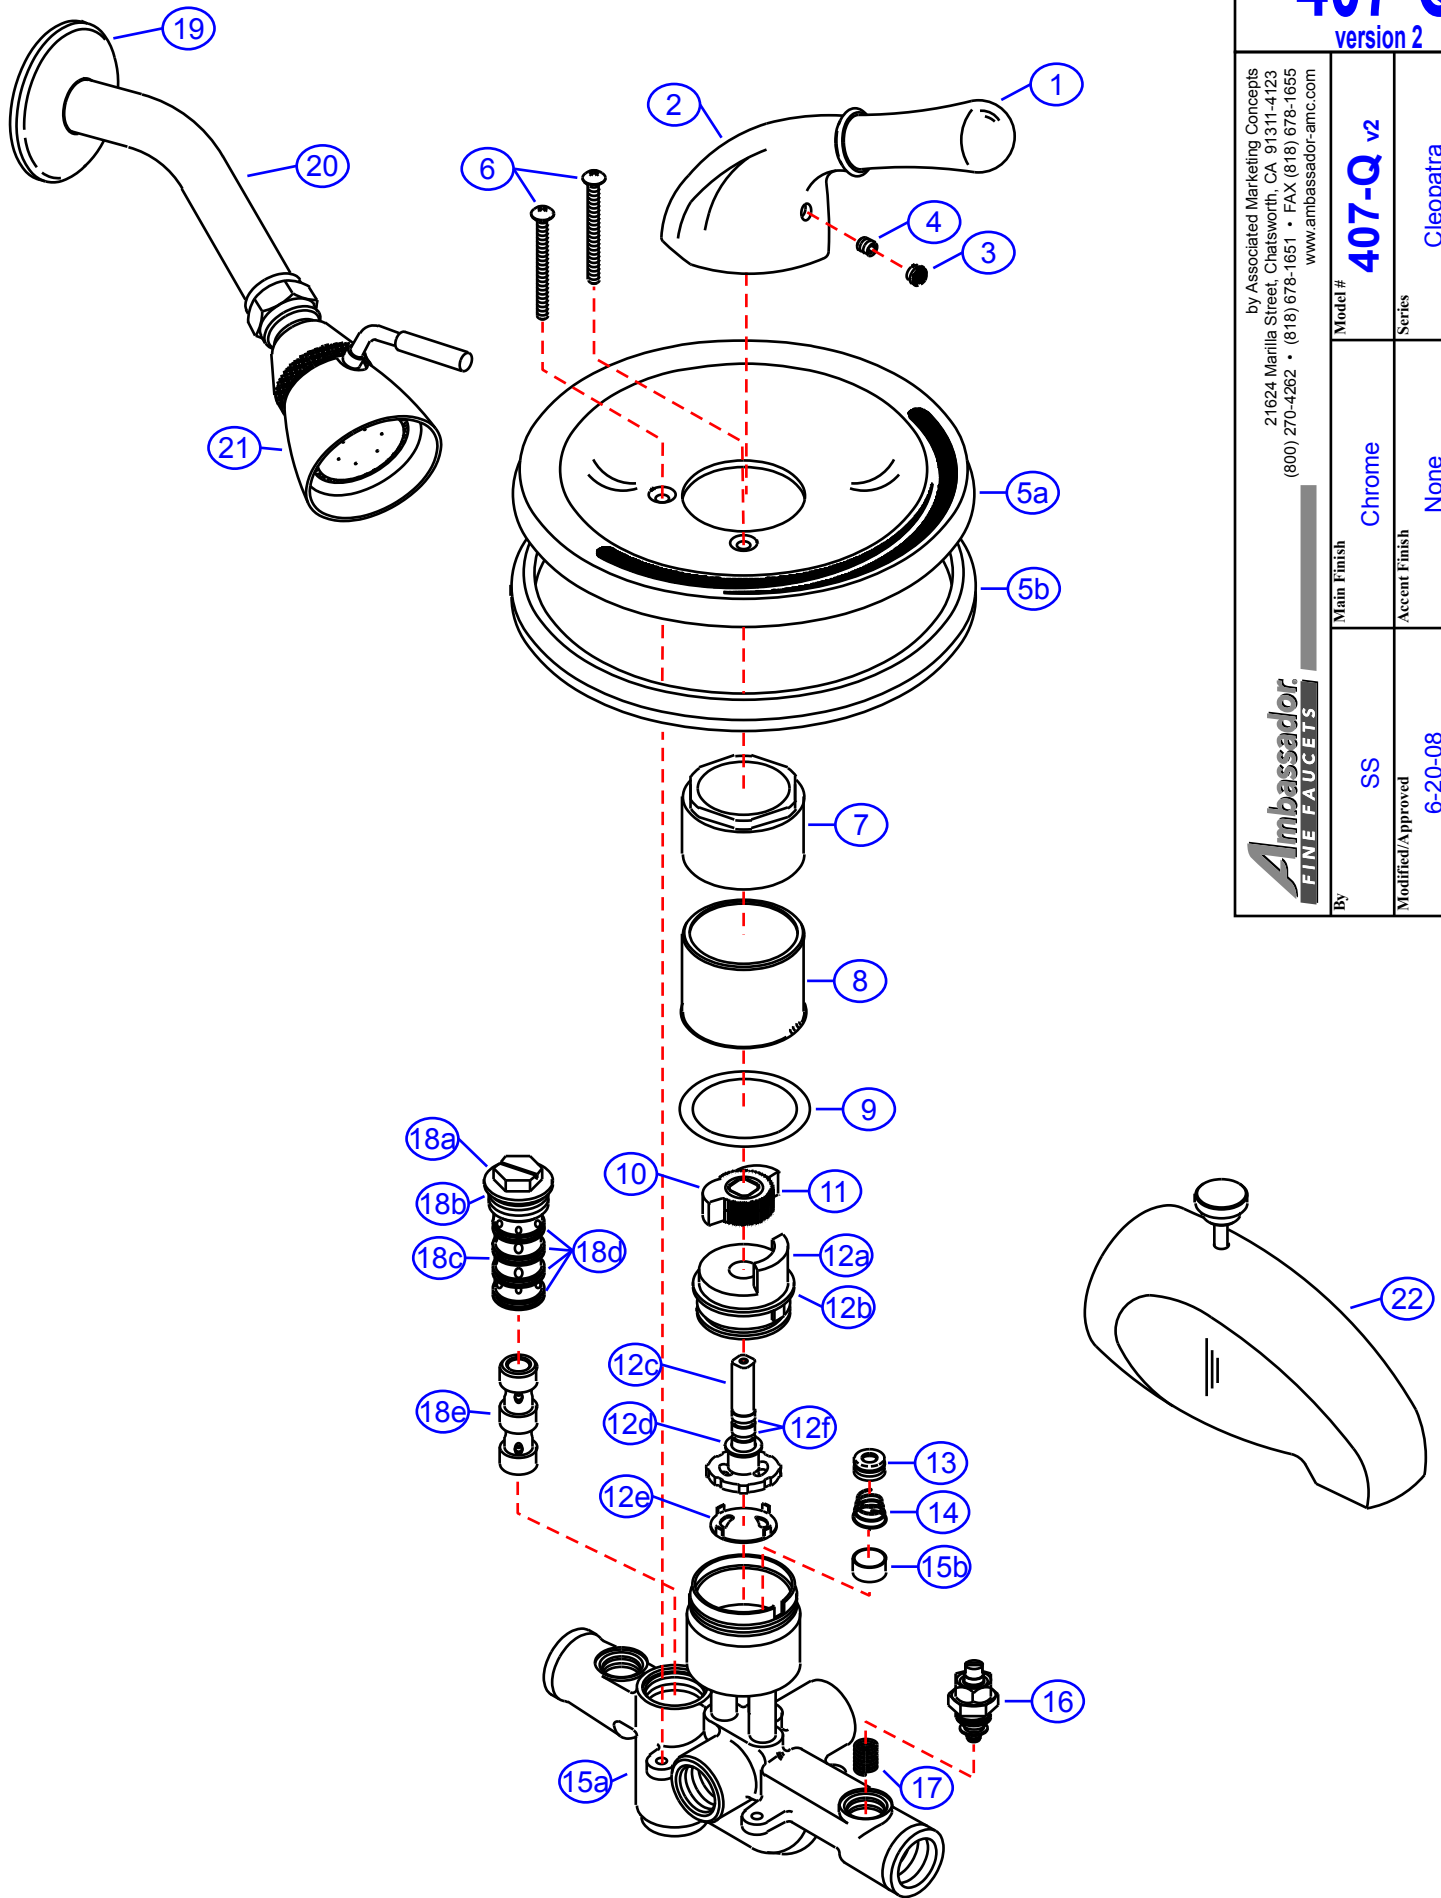

407-Q

version 2

by Associated Marketing Concepts
 21624 Marilla Street, Chatsworth, CA 91311-4123
 (800) 270-4262 • (818) 678-1651 • FAX (818) 678-1655
 www.ambassador-amc.com

Ambassador
 FINE FAUCETS

By	SS	Main Finish	Chrome	Model #	407-Q v2
Modified/Approved	6-20-08	Accent Finish	None	Series	Cleopatra
Fulfillment	F1215701CP	Valve	Standard (Washerless)	Type	1 Handle (PB) Shower/Tub

407-Q v2

Cleopatra 1 Handle (PB) Shower/Tub- PB/CP

#	Description	Quantity	Part #	Finish
1	Handle Tip	1	E-552019CP	Chrome
2	Handle Canopy	1	E-018072CP	Chrome
3	Plug (Blue/Red)	1	E-028065	Rubber
4	Set Screw	1	E-008103	Metal
5	Face Plate (Assembled)	1	EA-556100CP	Chrome
5a	Face Plate	1	E-007041CP*	Chrome
5b	Gasket	1	E-060055	Rubber
6	Screw	2	E-075143CP	Chrome
7	Retainer Nut	1	E-103020CP	Chrome
8	Sleeve	1	E-217005CP	Chrome
9	O-Ring	1	E-004008	Rubber
10	Temp. Restrictor A	1	E-049000	Plastic
11	Temp. Restrictor B	1	E-049001	Plastic
12	Cartridge (Assembled)	1	EA-507049	Plastic/Rubber/Metal
12a	Cartridge Body	1	E-214011*	Plastic
12b	O-Ring	1	E-048016*	Rubber
12c	Cartridge Stem	1	E-024112*	Brass
12d	Metal Washer	1	E-013050*	Metal
12e	Stem Plate	1	E-308006*	Metal
12f	O-Ring	2	E-004118*	Rubber
13	Seat	2	E-101036	Rubber
14	Spring	2	E-005000	Metal
15	Valve (Assembled)	1	G-X3111	Brass
15a	Valve	1	E-044061*	Brass
15b	Seat&Spring Housing	2	E-106001*	Stainless Steel
16	Shut Off Valve	2	E-507037	Brass/Rubber
17	Shut Off Valve Spring	2	E-005012	Metal
18	PB System (Assembled)	1	EA-507041	Brass/Metal/Rubber
18a	PB Head	1	E-009094*	Brass
18b	O-Ring	1	E-048025*	Rubber
18c	PB Spool	1	E-214015*	Metal
18d	O-Ring	4	E-048024*	Rubber
18e	PB Tumbler	1	E-208041*	Metal
19	Shower Arm Escutcheon	1	E-019001CP	Chrome
20	Shower Arm	1	E-020002CP	Chrome
21	Shower Head	1	E-S11B0200CP	Chrome
22	Tub Spout	1	E-100032CP	Chrome