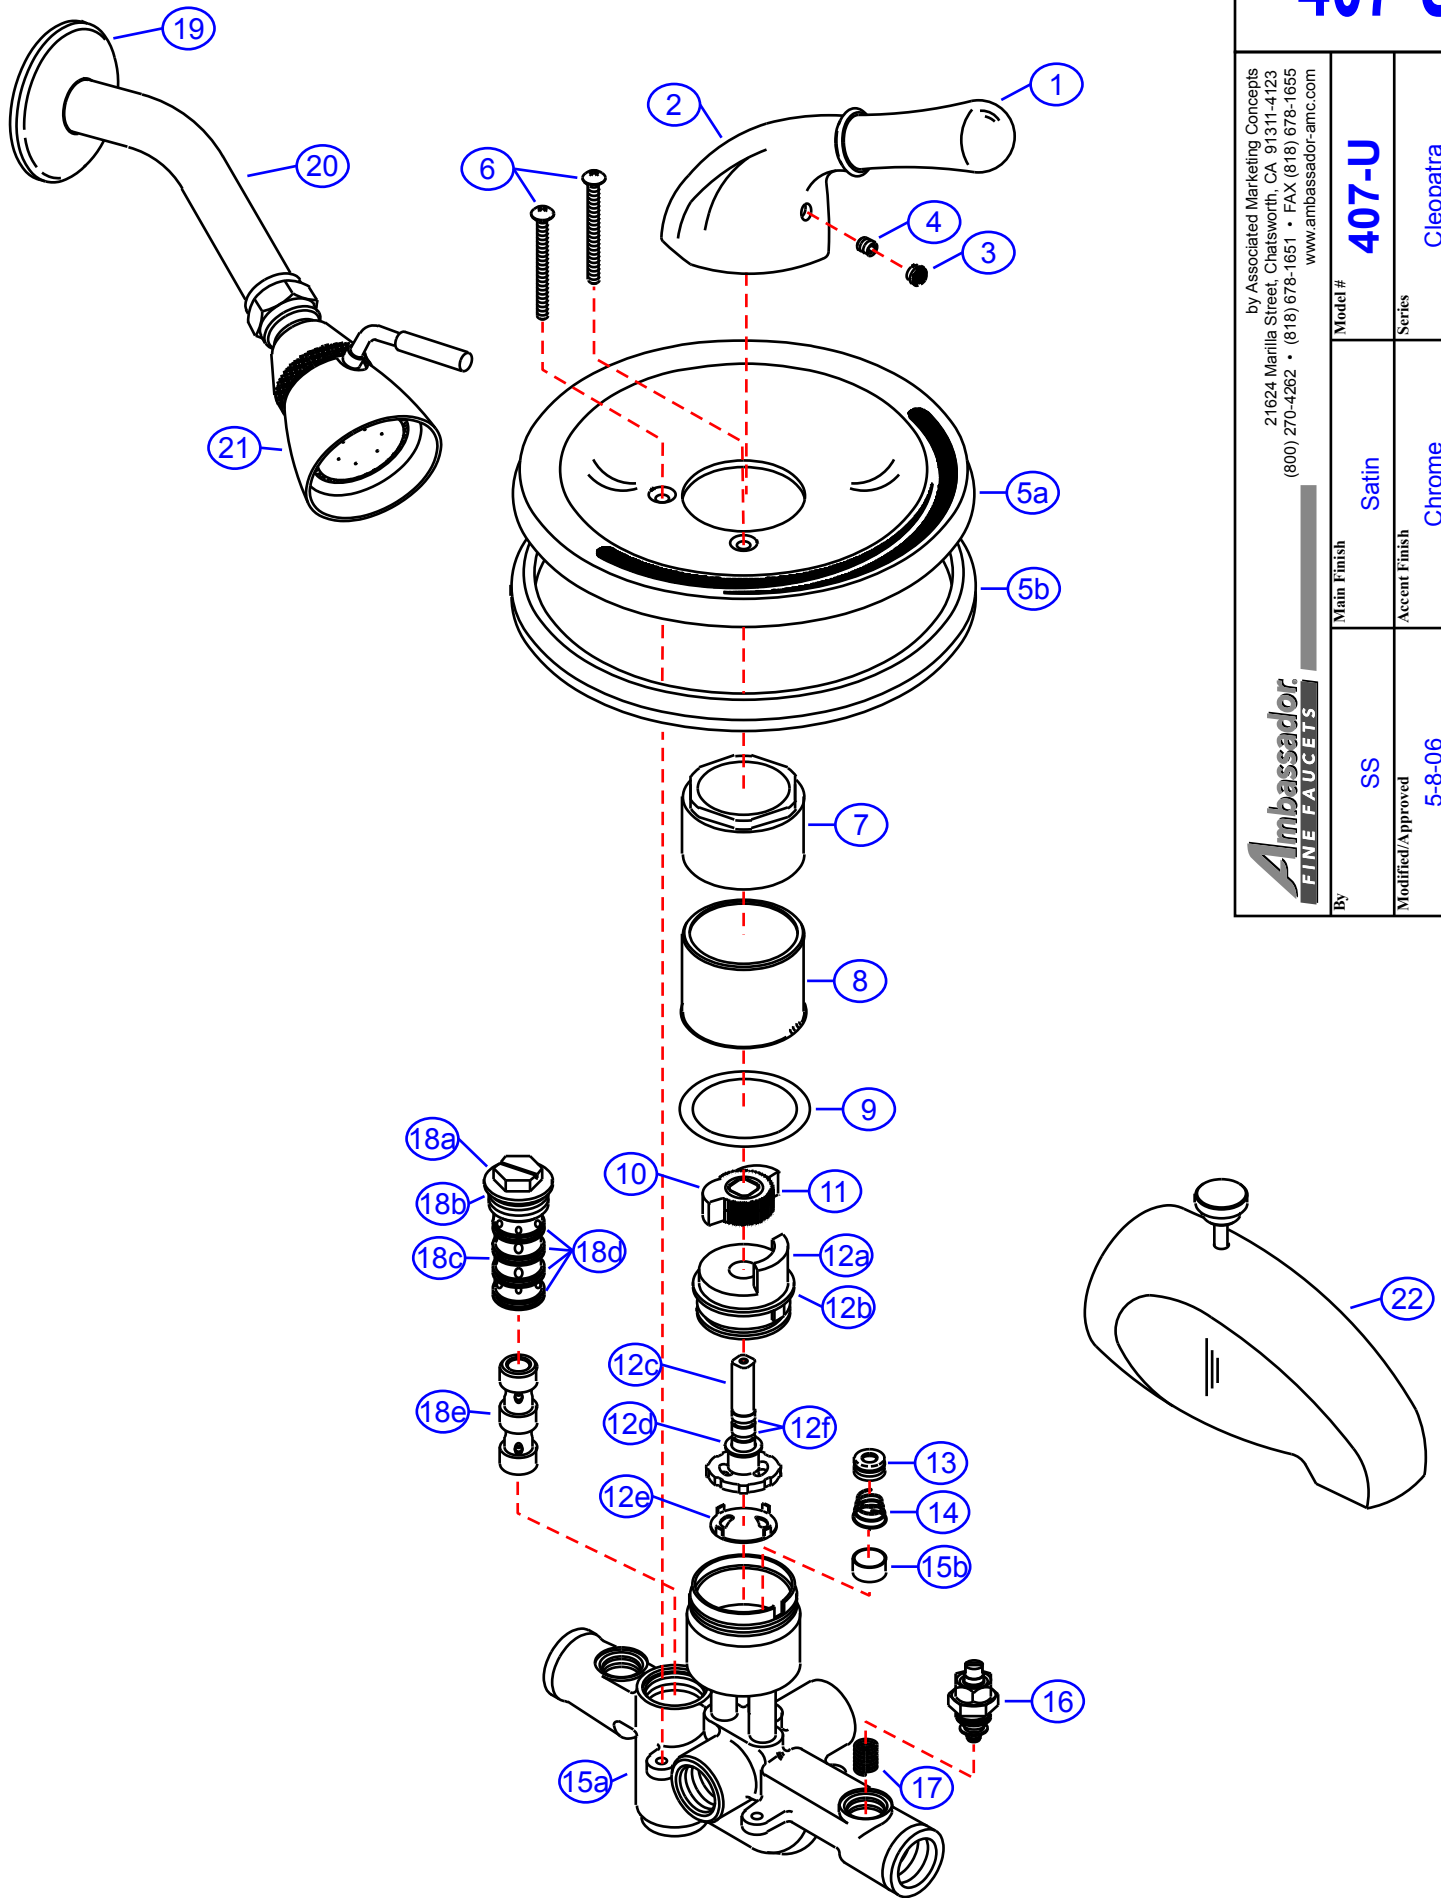

407-U

by Associated Marketing Concepts
 21624 Marilla Street, Chatsworth, CA 91311-4123
 (800) 270-4262 • (818) 678-1651 • FAX (818) 678-1655
 www.ambassador-amc.com

Ambassador
 FINE FAUCETS

By	SS	Main Finish	Satin	Model #	407-U
Modified/Approved	5-8-06	Accent Finish	Chrome	Series	Cleopatra
Fulfillment	F1215701SC	Valve	Standard (Washerless)	Type	1 Handle (PB) Shower/Tub

407-U

Cleopatra 1 Handle (PB) Shower/Tub- PB/SC

#	Description	Quantity	Part #	Finish
1	Handle Tip	1	E-552019CP	Chrome
2	Handle Canopy	1	E-018072ST	Satin
3	Plug (Blue/Red)	1	E-028065	Rubber
4	Set Screw	1	E-008103	Metal
5	Face Plate (Assembled)	1	EA-556100CP	Chrome
5a	Face Plate	1	E-007041CP*	Chrome
5b	Gasket	1	E-060055	Rubber
6	Screw	2	E-075143CP	Chrome
7	Retainer Nut	1	E-103020ST	Satin
8	Sleeve	1	E-217005ST	Satin
9	O-Ring	1	E-004008	Rubber
10	Temp. Restrictor A	1	E-049000	Plastic
11	Temp. Restrictor B	1	E-049001	Plastic
12	Cartridge (Assembled)	1	EA-507049	Plastic/Rubber/Metal
12a	Cartridge Body	1	E-214011*	Plastic
12b	O-Ring	1	E-048016*	Rubber
12c	Cartridge Stem	1	E-024112*	Brass
12d	Metal Washer	1	E-013050*	Metal
12e	Stem Plate	1	E-308006*	Metal
12f	O-Ring	2	E-004118*	Rubber
13	Seat	2	E-101036	Rubber
14	Spring	2	E-005000	Metal
15	Valve (Assembled)	1	G-X3111	Brass
15a	Valve	1	E-044061*	Brass
15b	Seat&Spring Housing	2	E-106001*	Stainless Steel
16	Shut Off Valve	2	E-507037	Brass/Rubber
17	Shut Off Valve Spring	2	E-005012	Metal
18	PB System (Assembled)	1	EA-507041	Brass/Metal/Rubber
18a	PB Head	1	E-009094*	Brass
18b	O-Ring	1	E-048025*	Rubber
18c	PB Spool	1	E-214015*	Metal
18d	O-Ring	4	E-048024*	Rubber
18e	PB Tumbler	1	E-208041*	Metal
19	Shower Arm Escutcheon	1	E-019001CP	Chrome
20	Shower Arm	1	E-020002CP	Chrome
21	Shower Head	1	E-S11B0200ST	Satin
22	Tub Spout	1	E-100032CP	Chrome