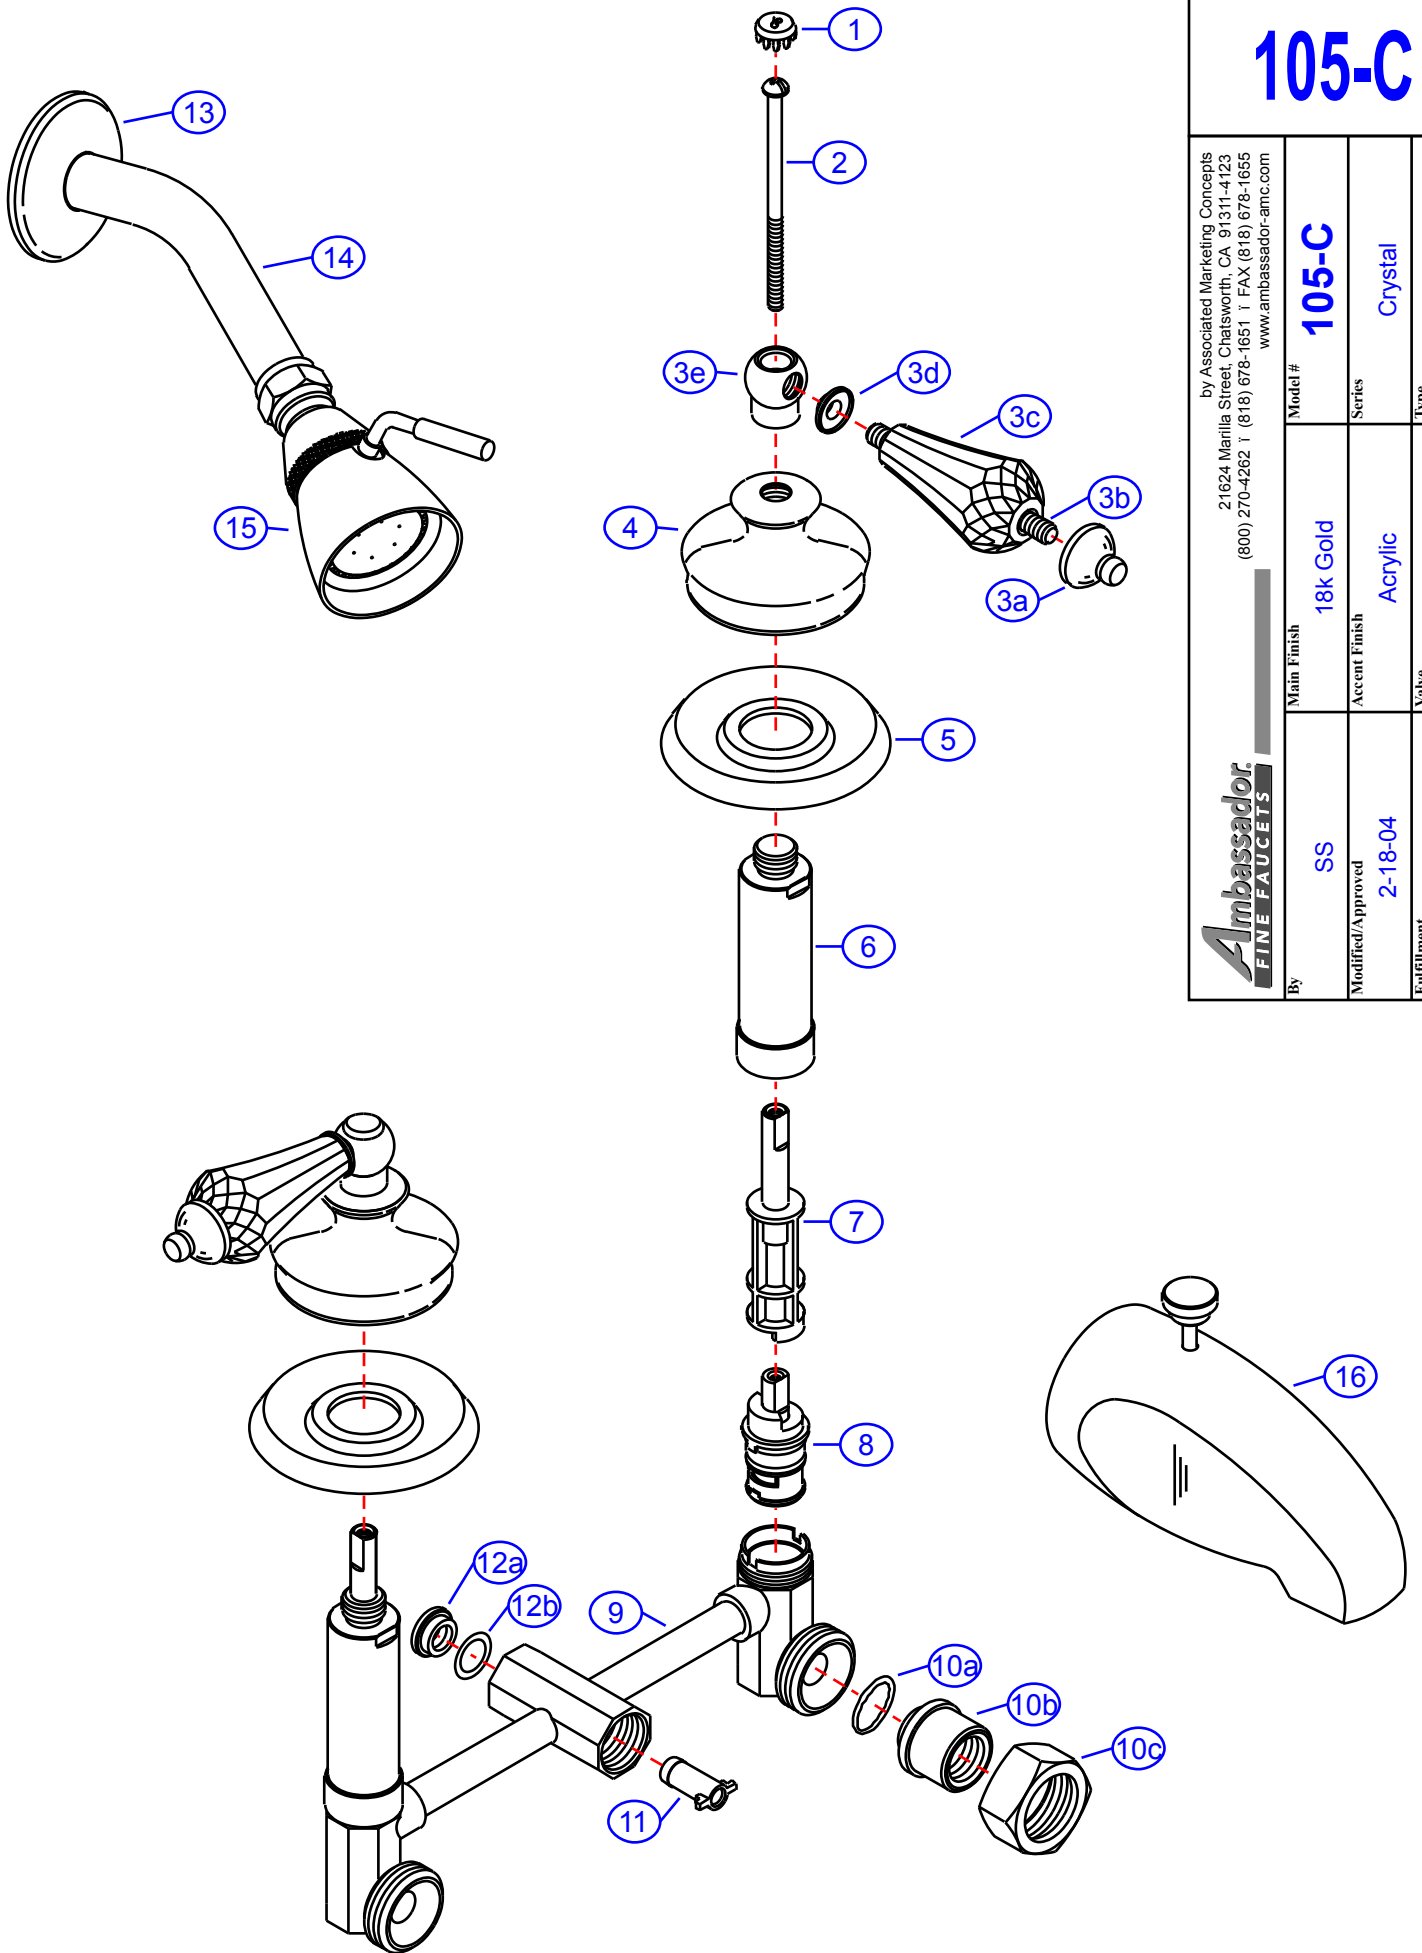

105-C

by Associated Marketing Concepts
 21624 Marilla Street, Chatsworth, CA 91311-4123
 (800) 270-4262 | (818) 678-1651 | FAX (818) 678-1655
 www.ambassador-amc.com

Ambassador
 FINE FAUCETS

By	SS	Main Finish	18k Gold	Model #	105-C
Modified/Approved	2-18-04	Accent Finish	Acrylic	Series	Crystal
Fulfillment	xxxGP	Valve	Ceramic Disk	Type	2 Handle Shower/Tub

105-C

Crystal 2 Handle Shower/Tub- CD/GP

#	Description	Quantity	Part #	Finish
1	Cap "H"	1	E-206041HGP	Gold
	Cap "C"	1	E-206041CGP	Gold
2	Handle Screw	2	E-008019	Metal
3	Crystal Widespread Handle	2	G-A90130GP	Gold/Acrylic
3a	Handle Tip	2	E-109003GP	Gold
3b	Handle Rod	2	E-017045GP	Gold
3c	Handle (Crystal)	2	E-108034	Acrylic
3d	Handle Spacer	2	E-107034GP	Gold
3e	Handle Head	2	E-226002GP	Gold
4	Canopy	2	E-018021GP	Gold
5	Escutcheon	2	E-111001GP	Gold
6	Retainer Nut	2	E-216002GP	Gold
7	Stem Extention (Hot)	1	E-110009H	Plastic/Brass
	Stem Extention (Cold)	1	E-110009C	Plastic/Brass
8	Cartridge (Hot)	1	E-507003NH	Ceramic Disc
	Cartridge (Cold)	1	E-507003NC	Ceramic Disc
9	Valve Body	1	E-002070	Brass
10	Union Nut (Assembled)	2	EA-504100	Brass
10a	O-Ring	2	E-004064	Rubber
10b	Union Sleeve	2	E-009028*	Brass
10c	Union Nut	2	E-009001*	Brass
11	Diverter Spindle	1	E-208022	Plastic
12	Diverter Cap (Assembled)	1	G-A55400	Plastic/Rubber
12a	Diverter Cap	1	E-209000*	Plastic
12b	O-Ring	1	E-004070*	Rubber
13	Shower Arm Escutcheon	1	E-019001GP	Gold
14	Shower Arm	1	E-020002GP	Gold
15	Shower Head	1	E-S11B0200GP	Gold
16	Tub Spout	1	E-100032GP	Gold