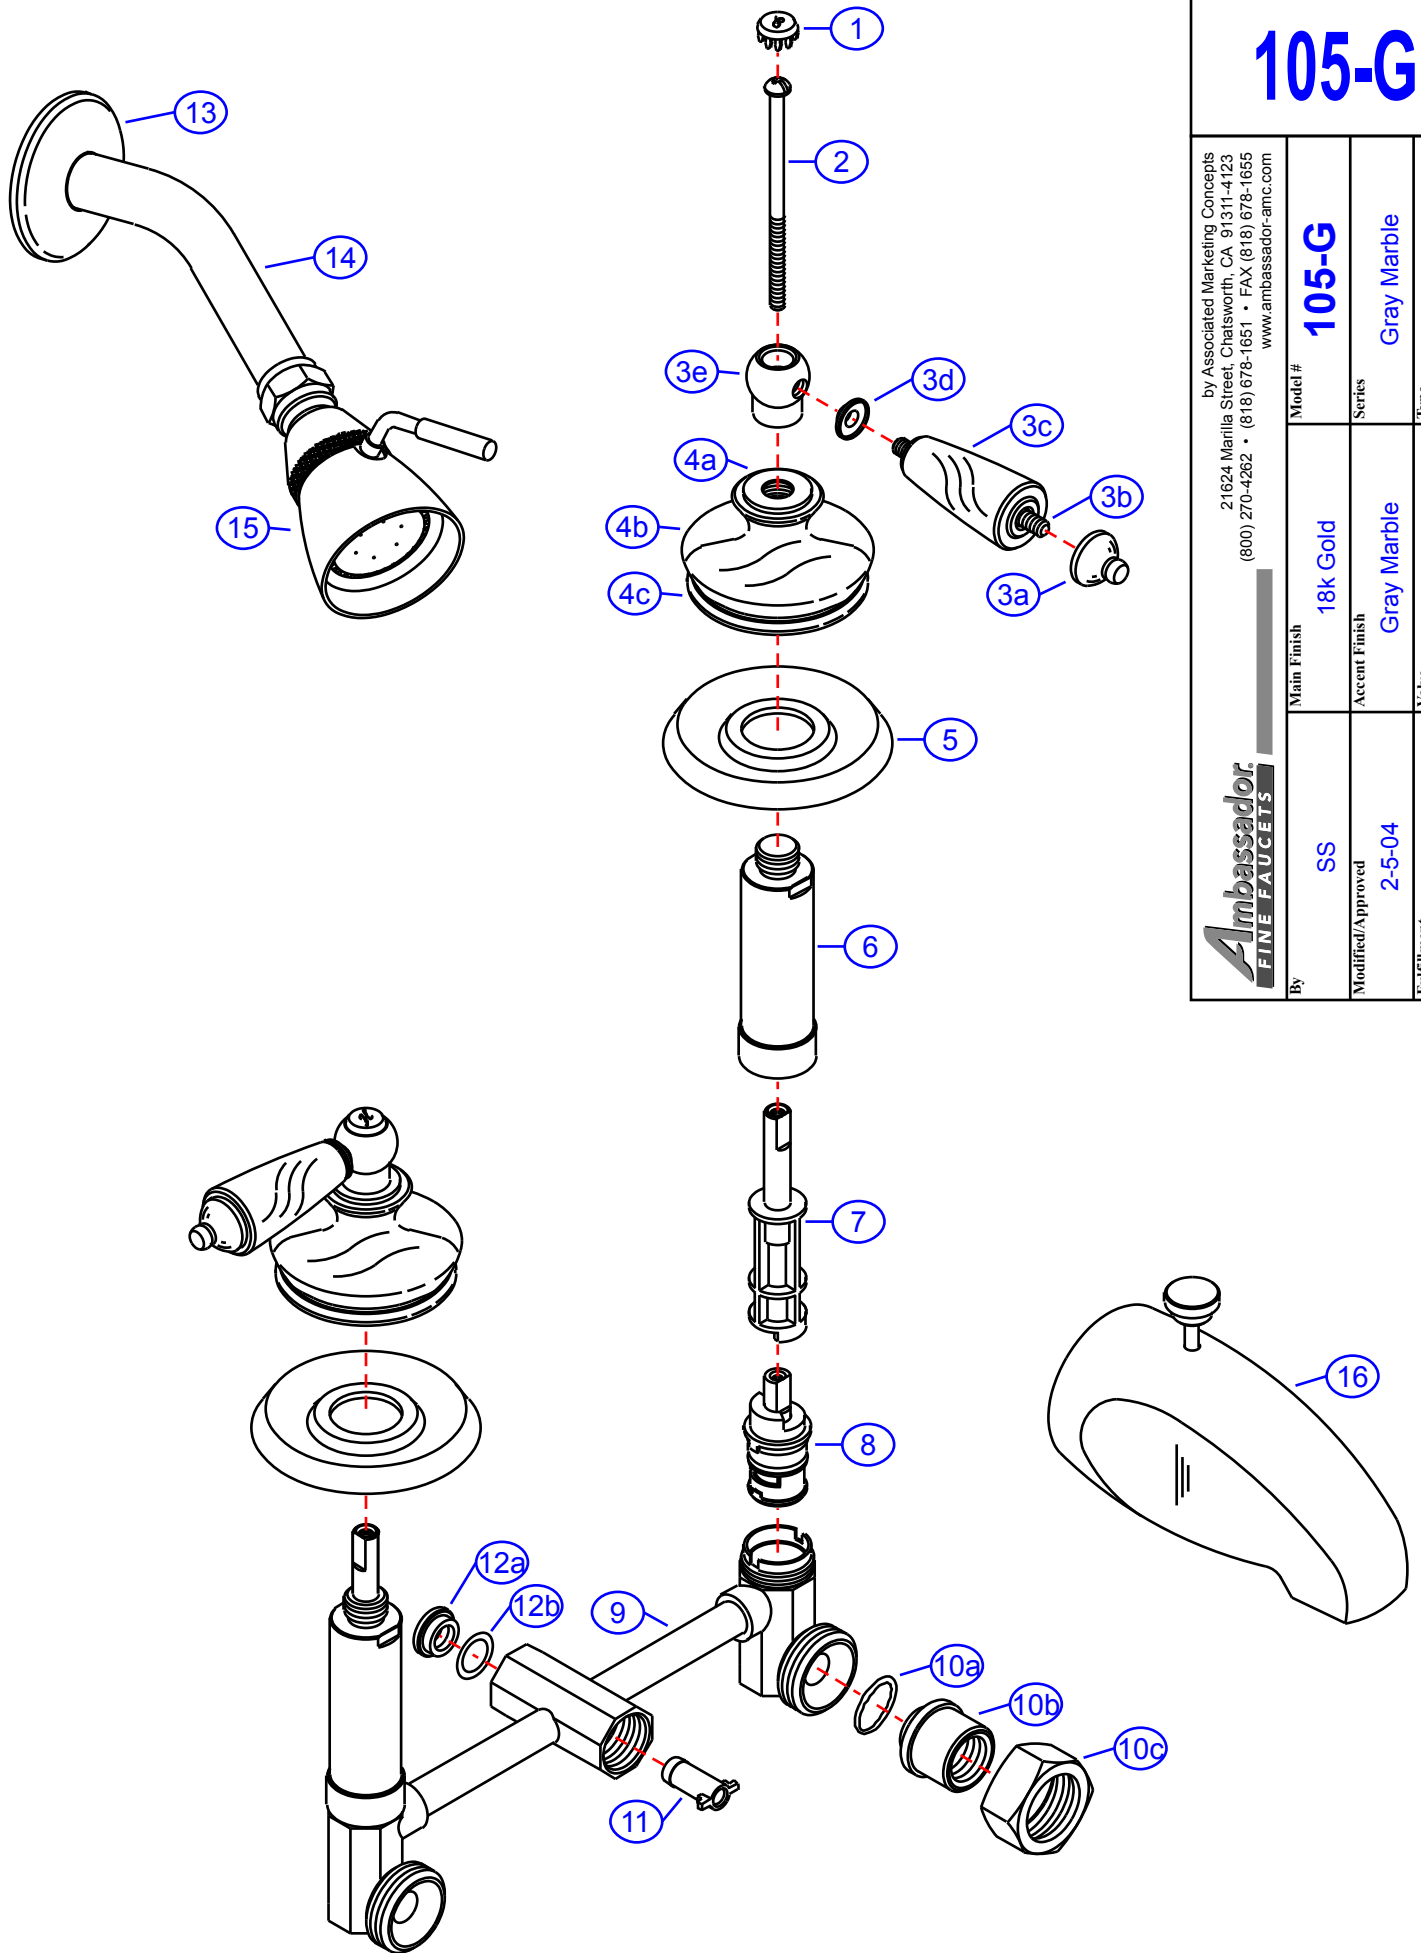

105-G

by Associated Marketing Concepts
 21624 Marilla Street, Chatsworth, CA 91311-4123
 (800) 270-4262 • (818) 678-1651 • FAX (818) 678-1655
 www.ambassador-amc.com

Ambassador
 FINE FAUCETS

By	SS	Main Finish	18k Gold	Model #	105-G
Modified/Approved	2-5-04	Accent Finish	Gray Marble	Series	Gray Marble
Fulfillment	F20A7400GW	Valve	Ceramic Disk	Type	2 Handle Shower/Tub

105-G

Gray Marble 2 Handle Shower/Tub- CD/GP

#	Description	Quantity	Part #	Finish
1	Cap "H"	1	E-206041HGP	Gold
	Cap "C"	1	E-206041CGP	Gold
2	Handle Screw	2	E-008019	Metal
3	Marble Widespread Handle	2	G-A90132GP	Gold/Marble
3a	Handle Tip	2	E-109003GP	Gold
3b	Handle Rod	2	E-017045	Metal
3c	Handle (Marble)	2	E-108027	Marble
3d	Handle Spacer	2	E-107034GP	Gold
3e	Handle Head	2	E-226002GP	Gold
4	Canopy (Assembled)	2	EA-667338GP	Gold/Marble
4a	Canopy Threads	2	E-205007GP*	Gold
4b	Canopy	2	E-018023*	Gray Marble
4c	Canopy Base	2	E-215010GP*	Gold
5	Escutcheon	2	E-111001GP	Gold
6	Retainer Nut	2	E-216002GP	Gold
7	Stem Extension (Hot)	1	E-110009H	Plastic/Brass
	Stem Extension (Cold)	1	E-110009C	Plastic/Brass
8	Cartridge (Hot)	1	E-507003NH	Ceramic Disc
	Cartridge (Cold)	1	E-507003NC	Ceramic Disc
9	Valve Body	1	E-002070	Brass
10	Union Nut (Assembled)	2	EA-504100	Brass
10a	O-Ring	2	E-004064	Rubber
10b	Union Sleeve	2	E-009028*	Brass
10c	Union Nut	2	E-009001*	Brass
11	Diverter Spindle	1	E-208022	Plastic
12	Diverter Cap (Assembled)	1	G-A55400	Plastic/Rubber
12a	Diverter Cap	1	E-209000*	Plastic
12b	O-Ring	1	E-004070*	Rubber
13	Shower Arm Escutcheon	1	E-019001GP	Gold
14	Shower Arm	1	E-020002GP	Gold
15	Shower Head	1	E-S11B0200GP	Gold
16	Tub Spout	1	E-100032GP	Gold