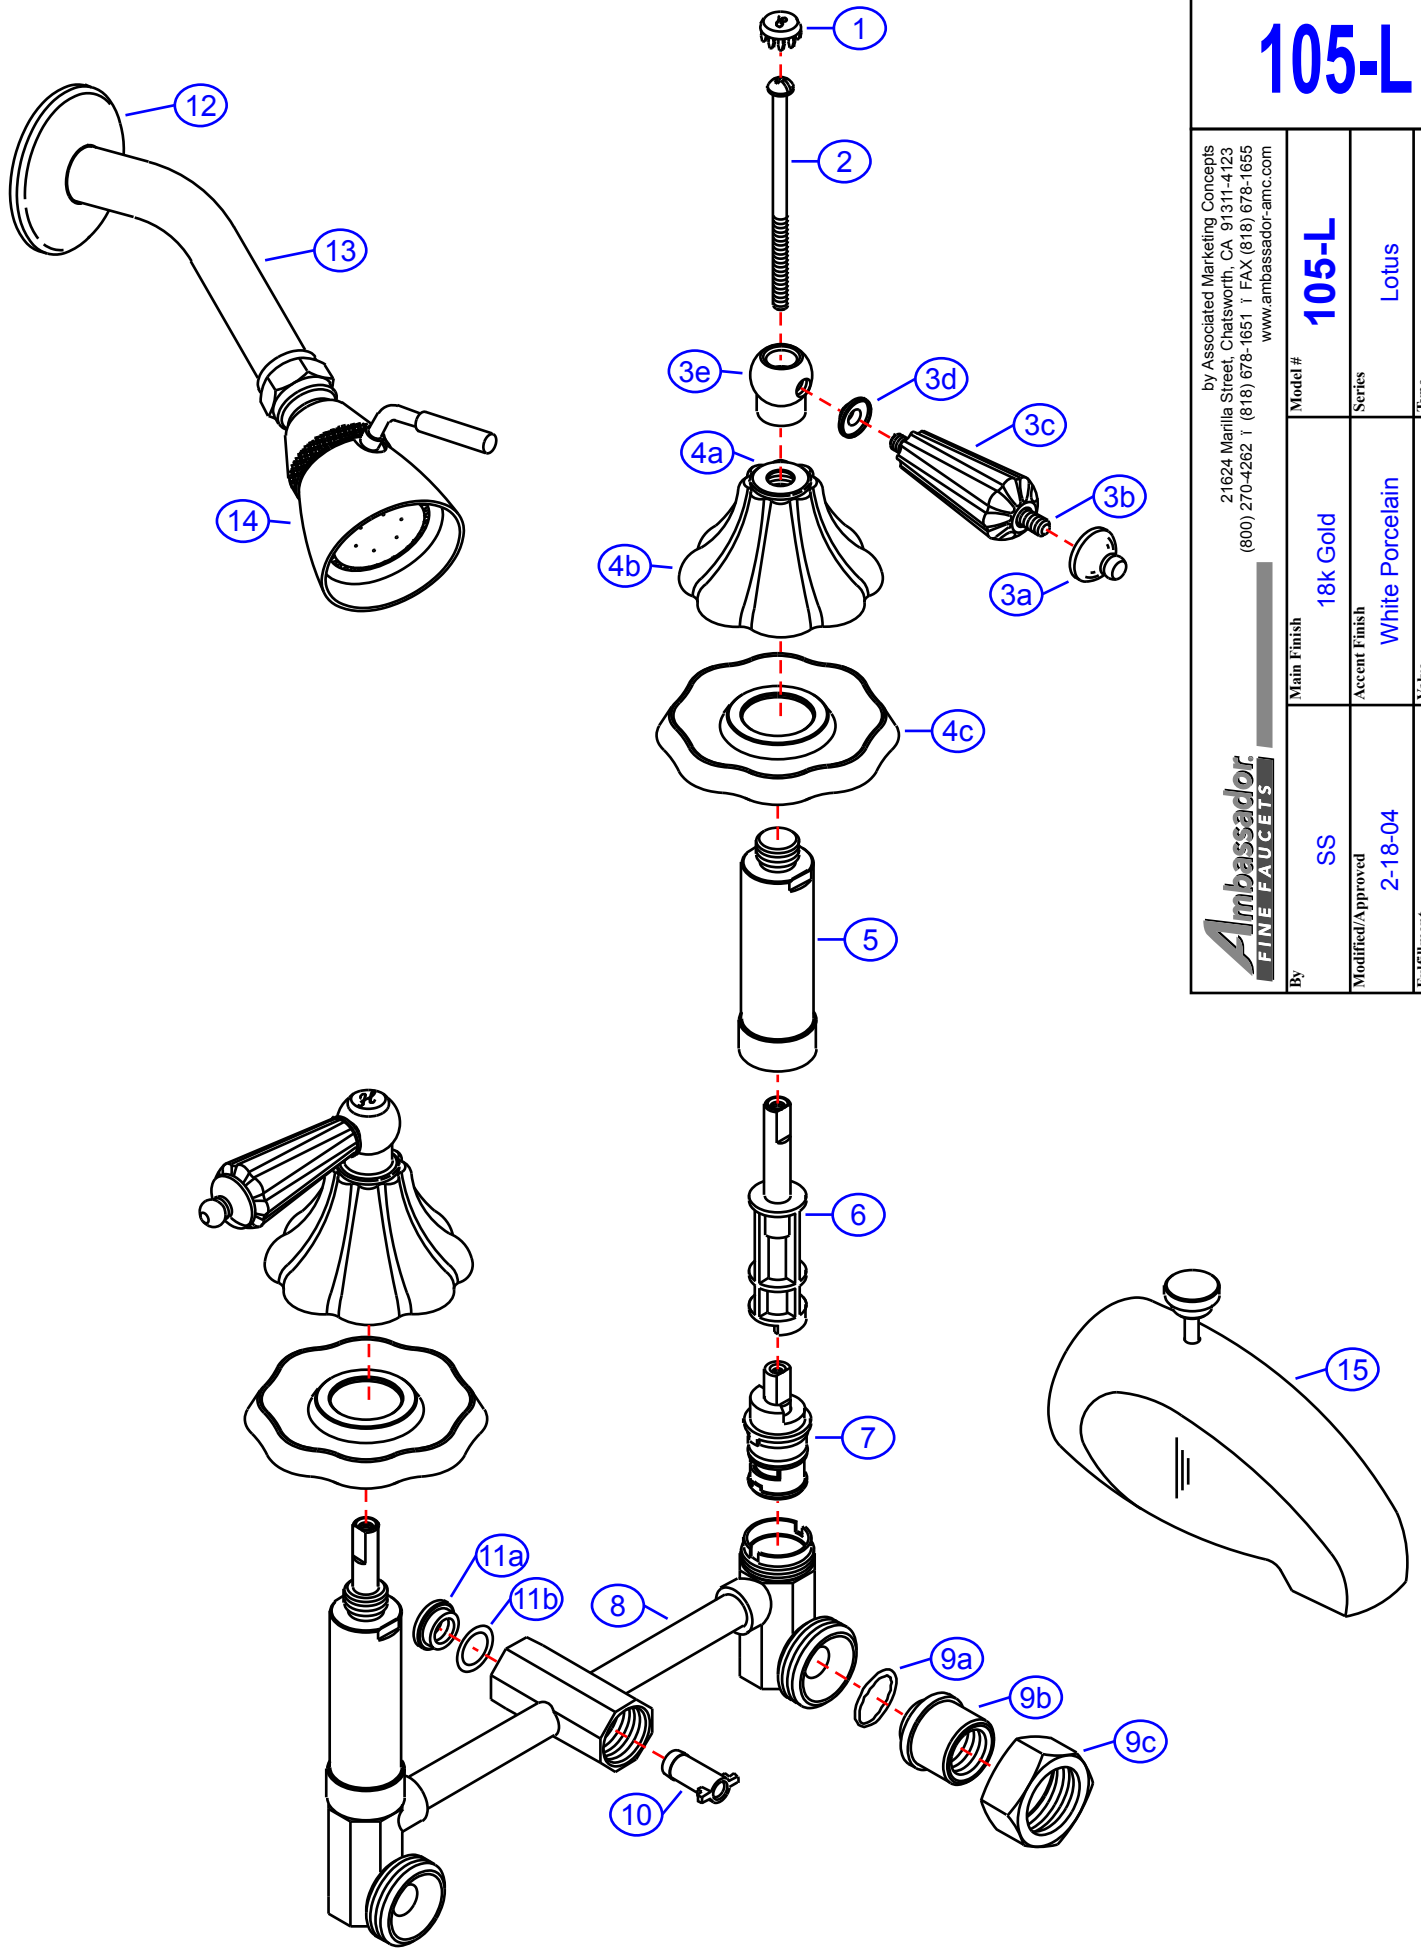

105-L

by Associated Marketing Concepts
 21624 Marilla Street, Chatsworth, CA 91311-4123
 (800) 270-4262 | (818) 678-1651 | FAX (818) 678-1655
 www.ambassador-amc.com

Ambassador
 FINE FAUCETS

By	SS	Main Finish	18k Gold	Model #	105-L
Modified/Approved	2-18-04	Accent Finish	White Porcelain	Series	Lotus
Fulfillment	F20A6400GW	Valve	Ceramic Disk	Type	2 Handle Shower/Tub

105-L

Lotus 2 Handle Shower/Tub- CD/GP

#	Description	Quantity	Part #	Finish
1	Cap "H"	1	E-206041HGP	Gold
	Cap "C"	1	E-206041CGP	Gold
2	Handle Screw	2	E-008019	Metal
3	Lotus Widespread Handle	2	G-A90131GP	Gold/Porcelain
3a	Handle Tip	2	E-109003GP	Gold
3b	Handle Rod	2	E-017045	Metal
3c	Handle (Lotus)	2	E-108028WH	Porcelain
3d	Handle Spacer	2	E-107034GP	Gold
3e	Handle Head	2	E-226002GP	Gold
4	Canopy (Assembled)	2	G-A0136WG	Gold/Porcelain
4a	Canopy Threads	2	E-205008GP*	Gold
4b	Canopy	2	E-018026WH*	Porcelain
4c	Escutcheon	2	E-111014GP*	Gold
5	Retainer Nut	2	E-216002GP	Gold
6	Stem Extension (Hot)	1	E-110009H	Plastic/Brass
	Stem Extension (Cold)	1	E-110009C	Plastic/Brass
7	Cartridge (Hot)	1	E-507003NH	Ceramic Disc
	Cartridge (Cold)	1	E-507003NC	Ceramic Disc
8	Valve Body	1	E-002070	Brass
9	Union Nut (Assembled)	2	EA-504100	Brass
9a	O-Ring	2	E-004064	Rubber
9b	Union Sleeve	2	E-009028*	Brass
9c	Union Nut	2	E-009001*	Brass
10	Diverter Spindle	1	E-208022	Plastic
11	Diverter Cap (Assembled)	1	G-A55400	Plastic/Rubber
11a	Diverter Cap	1	E-209000*	Plastic
11b	O-Ring	1	E-004070*	Rubber
12	Shower Arm Escutcheon	1	E-019001GP	Gold
13	Shower Arm	1	E-020002GP	Gold
14	Shower Head	1	E-S11B0200GP	Gold
15	Tub Spout	1	E-100032GP	Gold