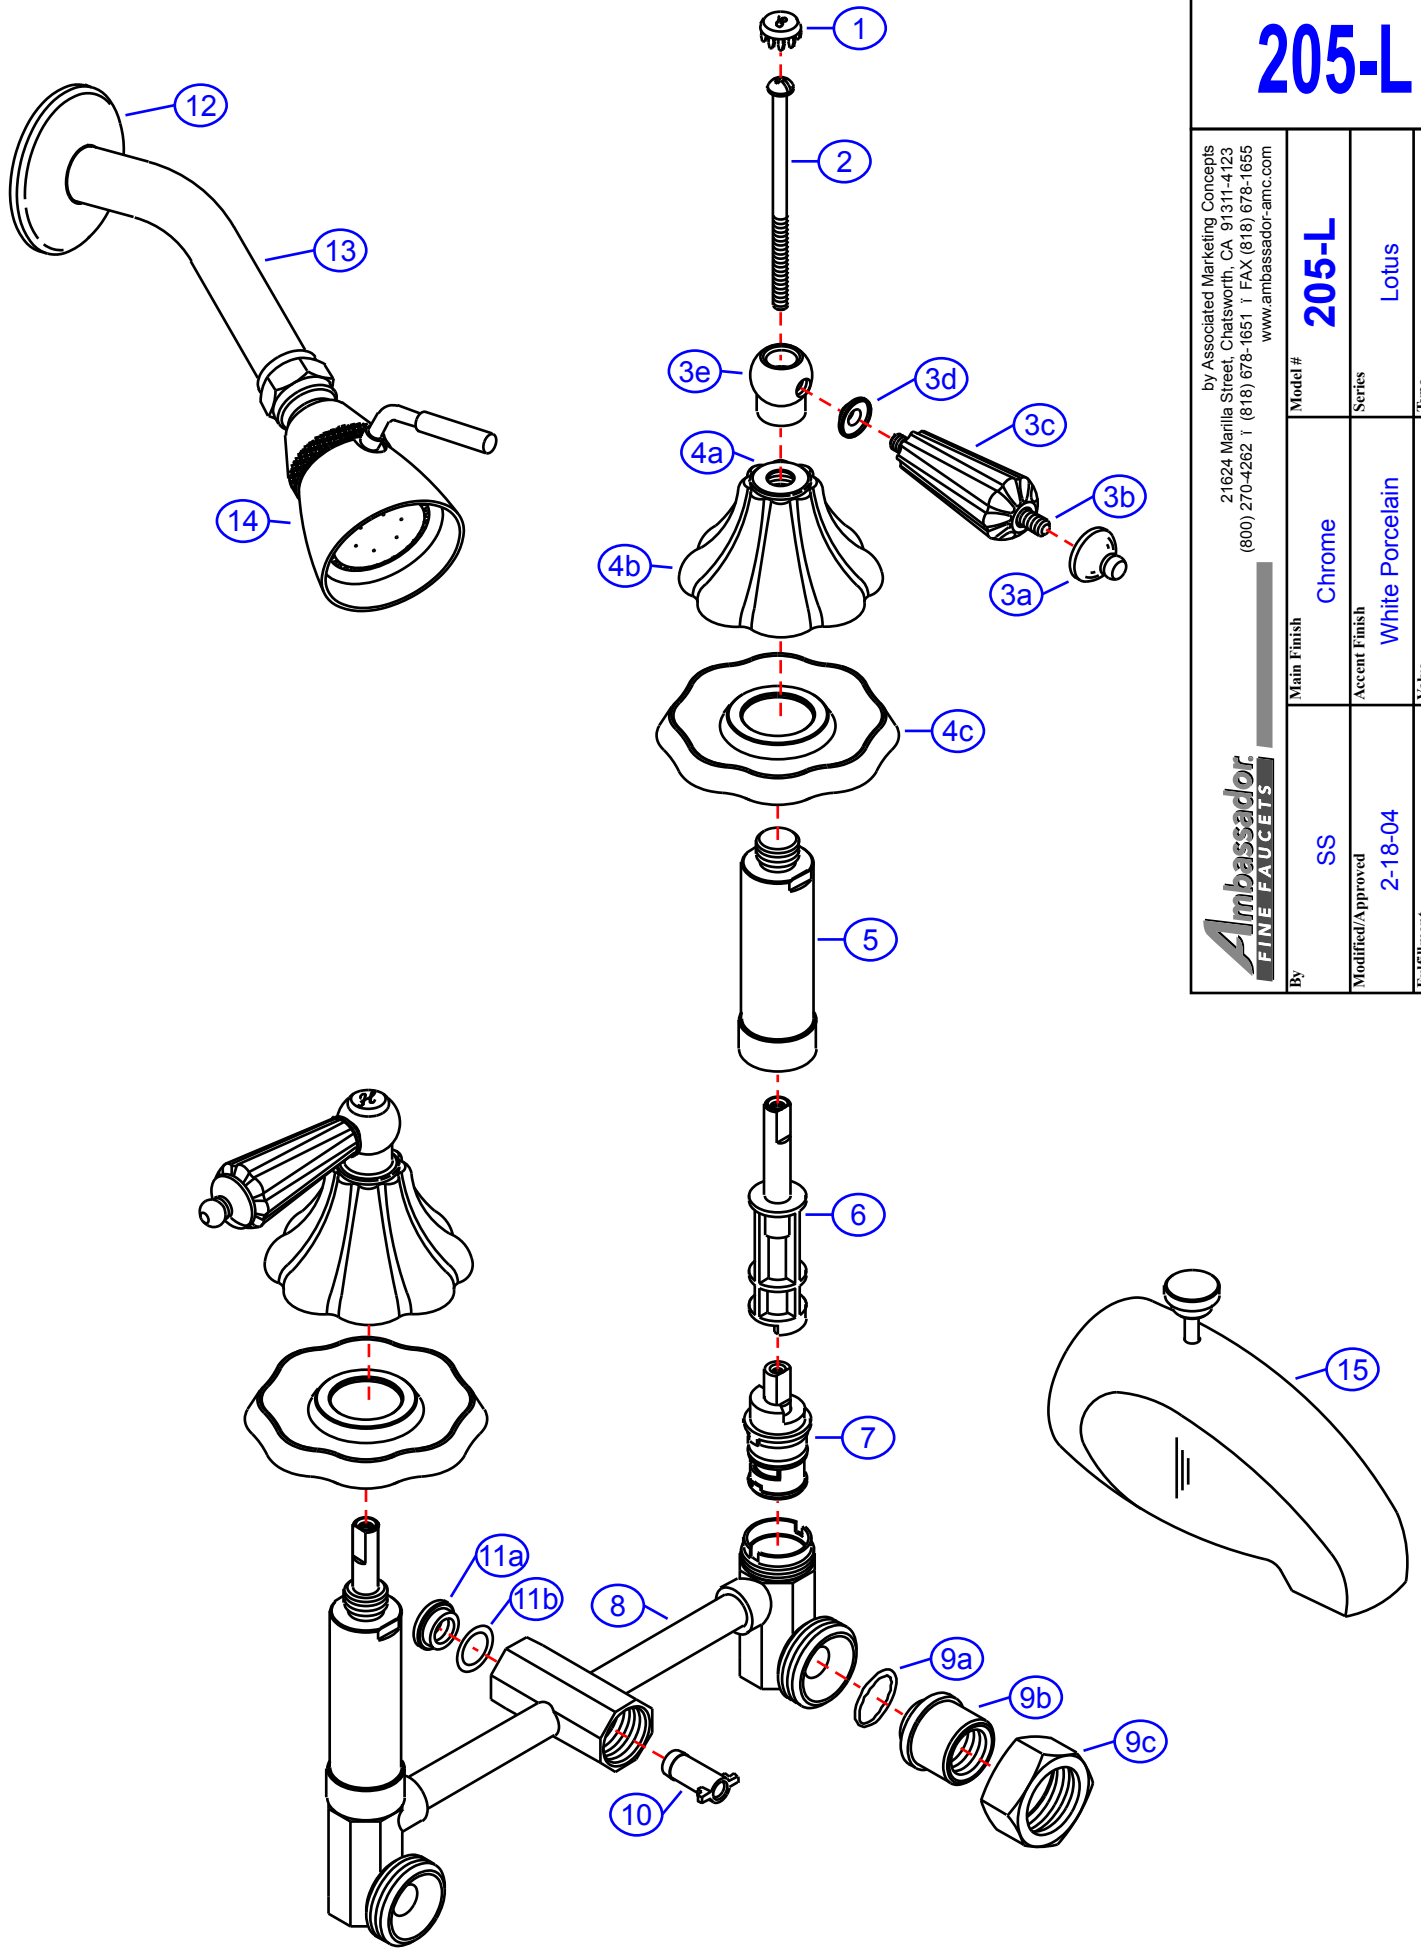

205-L

by Associated Marketing Concepts
 21624 Marilla Street, Chatsworth, CA 91311-4123
 (800) 270-4262 | (818) 678-1651 | FAX (818) 678-1655
 www.ambassador-amc.com

Ambassador
 FINE FAUCETS

By	SS	Main Finish	Chrome	Model #	205-L
Modified/Approved	2-18-04	Accent Finish	White Porcelain	Series	Lotus
Fulfillment	F20A6400CW	Valve	Ceramic Disk	Type	2 Handle Shower/Tub

205-L

Lotus 2 Handle Shower/Tub- CD/CP

#	Description	Quantity	Part #	Finish
1	Cap "H"	1	E-206041HCP	Chrome
	Cap "C"	1	E-206041CCP	Chrome
2	Handle Screw	2	E-008019	Metal
3	Lotus Widespread Handle	2	G-A90131CP	Chrome/Porcelain
3a	Handle Tip	2	E-109003CP	Chrome
3b	Handle Rod	2	E-017045	Metal
3c	Handle (Lotus)	2	E-108028WH	Porcelain
3d	Handle Spacer	2	E-107034CP	Chrome
3e	Handle Head	2	E-226002CP	Chrome
4	Canopy (Assembled)	2	G-A0136WC	Chrome/Porcelain
4a	Canopy Threads	2	E-205008CP*	Chrome
4b	Canopy	2	E-018026WH*	Porcelain
4c	Escutcheon	2	E-111014CP*	Chrome
5	Retainer Nut	2	E-216002CP	Chrome
6	Stem Extension (Hot)	1	E-110009H	Plastic/Brass
	Stem Extension (Cold)	1	E-110009C	Plastic/Brass
7	Cartridge (Hot)	1	E-507003NH	Ceramic Disc
	Cartridge (Cold)	1	E-507003NC	Ceramic Disc
8	Valve Body	1	E-002070	Brass
9	Union Nut (Assembled)	2	EA-504100	Brass
9a	O-Ring	2	E-004064	Rubber
9b	Union Sleeve	2	E-009028*	Brass
9c	Union Nut	2	E-009001*	Brass
10	Diverter Spindle	1	E-208022	Plastic
11	Diverter Cap (Assembled)	1	G-A55400	Plastic/Rubber
11a	Diverter Cap	1	E-209000*	Plastic
11b	O-Ring	1	E-004070*	Rubber
12	Shower Arm Escutcheon	1	E-019001CP	Chrome
13	Shower Arm	1	E-020002CP	Chrome
14	Shower Head	1	E-S11B0200CP	Chrome
15	Tub Spout	1	E-100032CP	Chrome