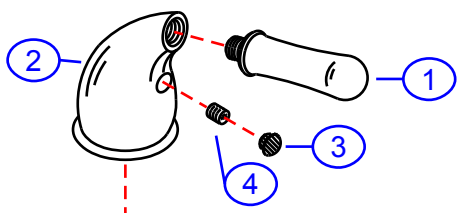

405-P

by Associated Marketing Concepts
 21624 Marilla Street, Chatsworth, CA 91311-4123
 (800) 270-4262 | (818) 678-1651 | FAX (818) 678-1655
 www.ambassador-amc.com

Ambassador
 FINE FAUCETS

By	SS	Chrome	Model #	405-P
Modified/Approved	2-17-04	18k Gold	Series	Cleopatra
Fulfillment	F20A5701CG	Ceramic Disk	Valve	2 Handle Shower/Tub

405-P

Cleopatra 2 Handle Shower/Tub- CD/CG

#	Description	Quantity	Part #	Finish
1	Handle Tip	2	E-108041GP	Gold
2	Handle Canopy	2	E-018052CP	Chrome
3	Red Plug	1	E-028046H	Rubber
	Blue Plug	1	E-028046C	Rubber
4	Set Screw	2	E-008003	Metal
5	Handle Screw	2	E-008085	Metal
6	Adapter (Hot)	1	E-110114H	Plastic
	Adapter (Cold)	1	E-110114C	Plastic
7	Escutcheon	2	E-111001GP	Gold
8	Retainer Nut	2	E-216000CP	Chrome
9	Stem Extention (Hot)	1	EA-517000H	Plastic
	Stem Extention (Cold)	1	EA-517000C	Plastic
9a	Stem Extention Fitting (Hot)	1	E-110012H*	Plastic
	Stem Extention Fitting (Cold)	1	E-110012C*	Plastic
9b	Stem Extention Body (Hot)	1	E-110007H*	Plastic
	Stem Extention Body (Cold)	1	E-110007C*	Plastic
10	Cartridge (Hot)	1	E-507003NH	Ceramic Disc
	Cartridge (Cold)	1	E-507003NC	Ceramic Disc
11	Valve	1	E-002070	Brass
12	Union Nut (Assembled)	2	EA-504100	Brass
12a	O-Ring	2	E-004064	Brass
12b	Union Sleeve	2	E-009028*	Brass
12c	Union Nut	2	E-009001*	Brass
13	Diverter Spindle	1	E-208022	Plastic
14	Diverter Cap (Assembled)	1	G-A55400	Plastic/Rubber
14a	Diverter Cap	1	E-209000*	Plastic
14b	O-Ring	1	E-004070*	Rubber
15	Shower Arm Escutcheon	1	E-019001GP	Gold
16	Shower Arm	1	E-020002GP	Gold
17	Shower Head	1	E-S11B0200CP	Chrome
18	Tub Spout	1	E-100032GP	Gold