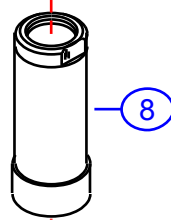

405-P

by Associated Marketing Concepts
21624 Marilla Street, Chatsworth, CA 91311-4123
(800) 270-4262 | (818) 678-1651 | FAX (818) 678-1655
www.ambassador-amc.com

Ambassador
FINE FAUCETS

By	SS	Chrome	Model #	405-P
Modified/Approved	2-17-04	18k Gold	Series	Cleopatra
Fulfillment	F20A5701CG	Ceramic Disk	Valve	2 Handle Shower/Tub