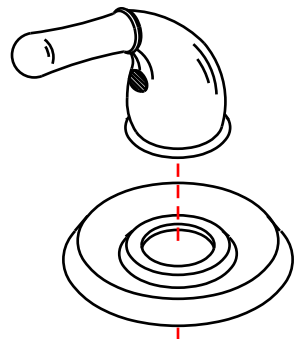

405-P

by Associated Marketing Concepts
 21624 Marilla Street, Chatsworth, CA 91311-4123
 (800) 270-4262 | (818) 678-1651 | FAX (818) 678-1655
 www.ambassador-amc.com

Ambassador
 FINE FAUCETS

By	SS	Chrome	Model #	405-P
Modified/Approved	2-17-04	18k Gold	Series	Cleopatra
Fulfillment	F20A5701CG	Ceramic Disk	Valve	2 Handle Shower/Tub

405-P

Cleopatra 2 Handle Shower/Tub- CD/CG

#	Description	Quantity	Part #	Finish
1	Handle Tip	2	E-108041GP	Gold
2	Handle Canopy	2	E-018052CP	Chrome
3	Red Plug	1	E-028046H	Rubber
	Blue Plug	1	E-028046C	Rubber
4	Set Screw	2	E-008003	Metal
5	Handle Screw	2	E-008085	Metal
6	Adapter (Hot)	1	E-110114H	Plastic
	Adapter (Cold)	1	E-110114C	Plastic
7	Escutcheon	2	E-111001GP	Gold
8	Retainer Nut	2	E-216000CP	Chrome
9	Stem Extention (Hot)	1	EA-517000H	Plastic
	Stem Extention (Cold)	1	EA-517000C	Plastic
9a	Stem Extention Fitting (Hot)	1	E-110012H*	Plastic
	Stem Extention Fitting (Cold)	1	E-110012C*	Plastic
9b	Stem Extention Body (Hot)	1	E-110007H*	Plastic
	Stem Extention Body (Cold)	1	E-110007C*	Plastic
10	Cartridge (Hot)	1	E-507003NH	Ceramic Disc
	Cartridge (Cold)	1	E-507003NC	Ceramic Disc
11	Valve	1	E-002070	Brass
12	Union Nut (Assembled)	2	EA-504100	Brass
12a	O-Ring	2	E-004064	Brass
12b	Union Sleeve	2	E-009028*	Brass
12c	Union Nut	2	E-009001*	Brass
13	Diverter Spindle	1	E-208022	Plastic
14	Diverter Cap (Assembled)	1	G-A55400	Plastic/Rubber
14a	Diverter Cap	1	E-209000*	Plastic
14b	O-Ring	1	E-004070*	Rubber
15	Shower Arm Escutcheon	1	E-019001GP	Gold
16	Shower Arm	1	E-020002GP	Gold
17	Shower Head	1	E-S11B0200CP	Chrome
18	Tub Spout	1	E-100032GP	Gold