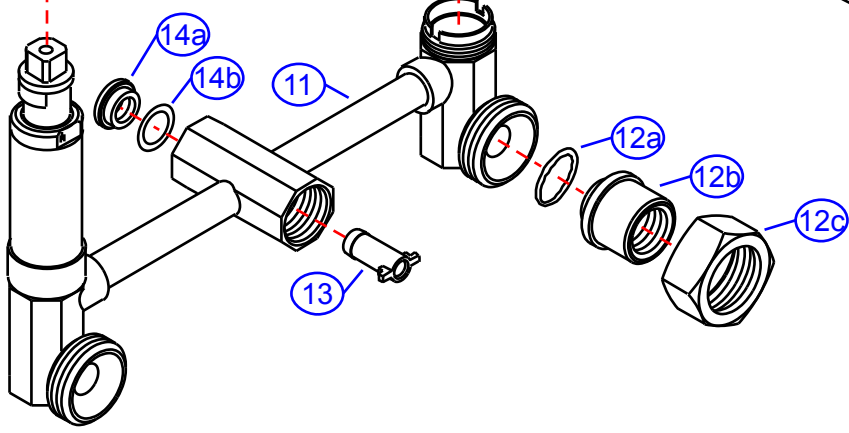

405-P

by Associated Marketing Concepts
 21624 Marilla Street, Chatsworth, CA 91311-4123
 (800) 270-4262 | (818) 678-1651 | FAX (818) 678-1655
 www.ambassador-amc.com

Ambassador
 FINE FAUCETS

By	SS	Chrome	Model #	405-P
Modified/Approved	2-17-04	18k Gold	Series	Cleopatra
Fulfillment	F20A5701CG	Ceramic Disk	Valve	2 Handle Shower/Tub

405-P

Cleopatra 2 Handle Shower/Tub- CD/CG

#	Description	Quantity	Part #	Finish
1	Handle Tip	2	E-108041GP	Gold
2	Handle Canopy	2	E-018052CP	Chrome
3	Red Plug	1	E-028046H	Rubber
	Blue Plug	1	E-028046C	Rubber
4	Set Screw	2	E-008003	Metal
5	Handle Screw	2	E-008085	Metal
6	Adapter (Hot)	1	E-110114H	Plastic
	Adapter (Cold)	1	E-110114C	Plastic
7	Escutcheon	2	E-111001GP	Gold
8	Retainer Nut	2	E-216000CP	Chrome
9	Stem Extention (Hot)	1	EA-517000H	Plastic
	Stem Extention (Cold)	1	EA-517000C	Plastic
9a	Stem Extention Fitting (Hot)	1	E-110012H*	Plastic
	Stem Extention Fitting (Cold)	1	E-110012C*	Plastic
9b	Stem Extention Body (Hot)	1	E-110007H*	Plastic
	Stem Extention Body (Cold)	1	E-110007C*	Plastic
10	Cartridge (Hot)	1	E-507003NH	Ceramic Disc
	Cartridge (Cold)	1	E-507003NC	Ceramic Disc
11	Valve	1	E-002070	Brass
12	Union Nut (Assembled)	2	EA-504100	Brass
12a	O-Ring	2	E-004064	Brass
12b	Union Sleeve	2	E-009028*	Brass
12c	Union Nut	2	E-009001*	Brass
13	Diverter Spindle	1	E-208022	Plastic
14	Diverter Cap (Assembled)	1	G-A55400	Plastic/Rubber
14a	Diverter Cap	1	E-209000*	Plastic
14b	O-Ring	1	E-004070*	Rubber
15	Shower Arm Escutcheon	1	E-019001GP	Gold
16	Shower Arm	1	E-020002GP	Gold
17	Shower Head	1	E-S11B0200CP	Chrome
18	Tub Spout	1	E-100032GP	Gold