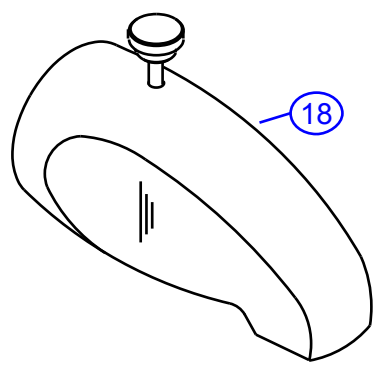

405-P

by Associated Marketing Concepts
 21624 Marilla Street, Chatsworth, CA 91311-4123
 (800) 270-4262 | (818) 678-1651 | FAX (818) 678-1655
 www.ambassador-amc.com

Ambassador
 FINE FAUCETS

By	SS	Chrome	Model #	405-P
Modified/Approved	2-17-04	18k Gold	Series	Cleopatra
Fulfillment	F20A5701CG	Ceramic Disk	Valve	2 Handle Shower/Tub

405-P

Cleopatra 2 Handle Shower/Tub- CD/CG

#	Description	Quantity	Part #	Finish
1	Handle Tip	2	E-108041GP	Gold
2	Handle Canopy	2	E-018052CP	Chrome
3	Red Plug	1	E-028046H	Rubber
	Blue Plug	1	E-028046C	Rubber
4	Set Screw	2	E-008003	Metal
5	Handle Screw	2	E-008085	Metal
6	Adapter (Hot)	1	E-110114H	Plastic
	Adapter (Cold)	1	E-110114C	Plastic
7	Escutcheon	2	E-111001GP	Gold
8	Retainer Nut	2	E-216000CP	Chrome
9	Stem Extention (Hot)	1	EA-517000H	Plastic
	Stem Extention (Cold)	1	EA-517000C	Plastic
9a	Stem Extention Fitting (Hot)	1	E-110012H*	Plastic
	Stem Extention Fitting (Cold)	1	E-110012C*	Plastic
9b	Stem Extention Body (Hot)	1	E-110007H*	Plastic
	Stem Extention Body (Cold)	1	E-110007C*	Plastic
10	Cartridge (Hot)	1	E-507003NH	Ceramic Disc
	Cartridge (Cold)	1	E-507003NC	Ceramic Disc
11	Valve	1	E-002070	Brass
12	Union Nut (Assembled)	2	EA-504100	Brass
12a	O-Ring	2	E-004064	Brass
12b	Union Sleeve	2	E-009028*	Brass
12c	Union Nut	2	E-009001*	Brass
13	Diverter Spindle	1	E-208022	Plastic
14	Diverter Cap (Assembled)	1	G-A55400	Plastic/Rubber
14a	Diverter Cap	1	E-209000*	Plastic
14b	O-Ring	1	E-004070*	Rubber
15	Shower Arm Escutcheon	1	E-019001GP	Gold
16	Shower Arm	1	E-020002GP	Gold
17	Shower Head	1	E-S11B0200CP	Chrome
18	Tub Spout	1	E-100032GP	Gold