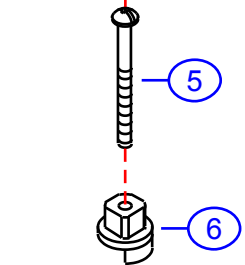

405-P

by Associated Marketing Concepts
 21624 Marilla Street, Chatsworth, CA 91311-4123
 (800) 270-4262 | (818) 678-1651 | FAX (818) 678-1655
 www.ambassador-amc.com

Ambassador
 FINE FAUCETS

By	SS	Chrome	Model #	405-P
Modified/Approved	2-17-04	18k Gold	Series	Cleopatra
Fulfillment	F20A5701CG	Ceramic Disk	Valve	2 Handle Shower/Tub

405-P

Cleopatra 2 Handle Shower/Tub- CD/CG

#	Description	Quantity	Part #	Finish
1	Handle Tip	2	E-108041GP	Gold
2	Handle Canopy	2	E-018052CP	Chrome
3	Red Plug	1	E-028046H	Rubber
	Blue Plug	1	E-028046C	Rubber
4	Set Screw	2	E-008003	Metal
5	Handle Screw	2	E-008085	Metal
6	Adapter (Hot)	1	E-110114H	Plastic
	Adapter (Cold)	1	E-110114C	Plastic
7	Escutcheon	2	E-111001GP	Gold
8	Retainer Nut	2	E-216000CP	Chrome
9	Stem Extention (Hot)	1	EA-517000H	Plastic
	Stem Extention (Cold)	1	EA-517000C	Plastic
9a	Stem Extention Fitting (Hot)	1	E-110012H*	Plastic
	Stem Extention Fitting (Cold)	1	E-110012C*	Plastic
9b	Stem Extention Body (Hot)	1	E-110007H*	Plastic
	Stem Extention Body (Cold)	1	E-110007C*	Plastic
10	Cartridge (Hot)	1	E-507003NH	Ceramic Disc
	Cartridge (Cold)	1	E-507003NC	Ceramic Disc
11	Valve	1	E-002070	Brass
12	Union Nut (Assembled)	2	EA-504100	Brass
12a	O-Ring	2	E-004064	Brass
12b	Union Sleeve	2	E-009028*	Brass
12c	Union Nut	2	E-009001*	Brass
13	Diverter Spindle	1	E-208022	Plastic
14	Diverter Cap (Assembled)	1	G-A55400	Plastic/Rubber
14a	Diverter Cap	1	E-209000*	Plastic
14b	O-Ring	1	E-004070*	Rubber
15	Shower Arm Escutcheon	1	E-019001GP	Gold
16	Shower Arm	1	E-020002GP	Gold
17	Shower Head	1	E-S11B0200CP	Chrome
18	Tub Spout	1	E-100032GP	Gold