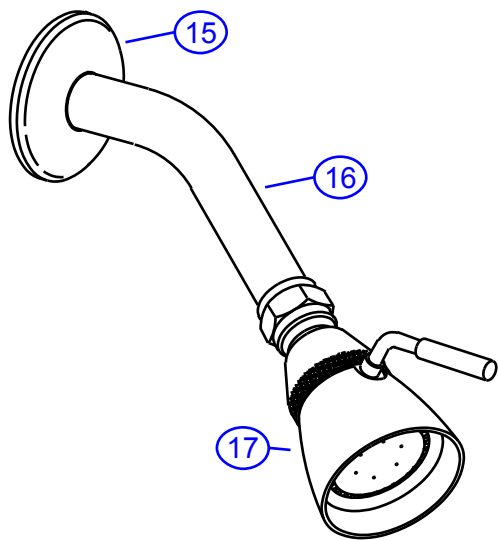

405-P

by Associated Marketing Concepts
 21624 Marilla Street, Chatsworth, CA 91311-4123
 (800) 270-4262 | (818) 678-1651 | FAX (818) 678-1655
 www.ambassador-amc.com

Ambassador
 FINE FAUCETS

By	SS	Chrome	Model #	405-P
Modified/Approved	2-17-04	18k Gold	Series	Cleopatra
Fulfillment	F20A5701CG	Ceramic Disk	Valve	2 Handle Shower/Tub

405-P

Cleopatra 2 Handle Shower/Tub- CD/CG

#	Description	Quantity	Part #	Finish
1	Handle Tip	2	E-108041GP	Gold
2	Handle Canopy	2	E-018052CP	Chrome
3	Red Plug	1	E-028046H	Rubber
	Blue Plug	1	E-028046C	Rubber
4	Set Screw	2	E-008003	Metal
5	Handle Screw	2	E-008085	Metal
6	Adapter (Hot)	1	E-110114H	Plastic
	Adapter (Cold)	1	E-110114C	Plastic
7	Escutcheon	2	E-111001GP	Gold
8	Retainer Nut	2	E-216000CP	Chrome
9	Stem Extention (Hot)	1	EA-517000H	Plastic
	Stem Extention (Cold)	1	EA-517000C	Plastic
9a	Stem Extention Fitting (Hot)	1	E-110012H*	Plastic
	Stem Extention Fitting (Cold)	1	E-110012C*	Plastic
9b	Stem Extention Body (Hot)	1	E-110007H*	Plastic
	Stem Extention Body (Cold)	1	E-110007C*	Plastic
10	Cartridge (Hot)	1	E-507003NH	Ceramic Disc
	Cartridge (Cold)	1	E-507003NC	Ceramic Disc
11	Valve	1	E-002070	Brass
12	Union Nut (Assembled)	2	EA-504100	Brass
12a	O-Ring	2	E-004064	Brass
12b	Union Sleeve	2	E-009028*	Brass
12c	Union Nut	2	E-009001*	Brass
13	Diverter Spindle	1	E-208022	Plastic
14	Diverter Cap (Assembled)	1	G-A55400	Plastic/Rubber
14a	Diverter Cap	1	E-209000*	Plastic
14b	O-Ring	1	E-004070*	Rubber
15	Shower Arm Escutcheon	1	E-019001GP	Gold
16	Shower Arm	1	E-020002GP	Gold
17	Shower Head	1	E-S11B0200CP	Chrome
18	Tub Spout	1	E-100032GP	Gold