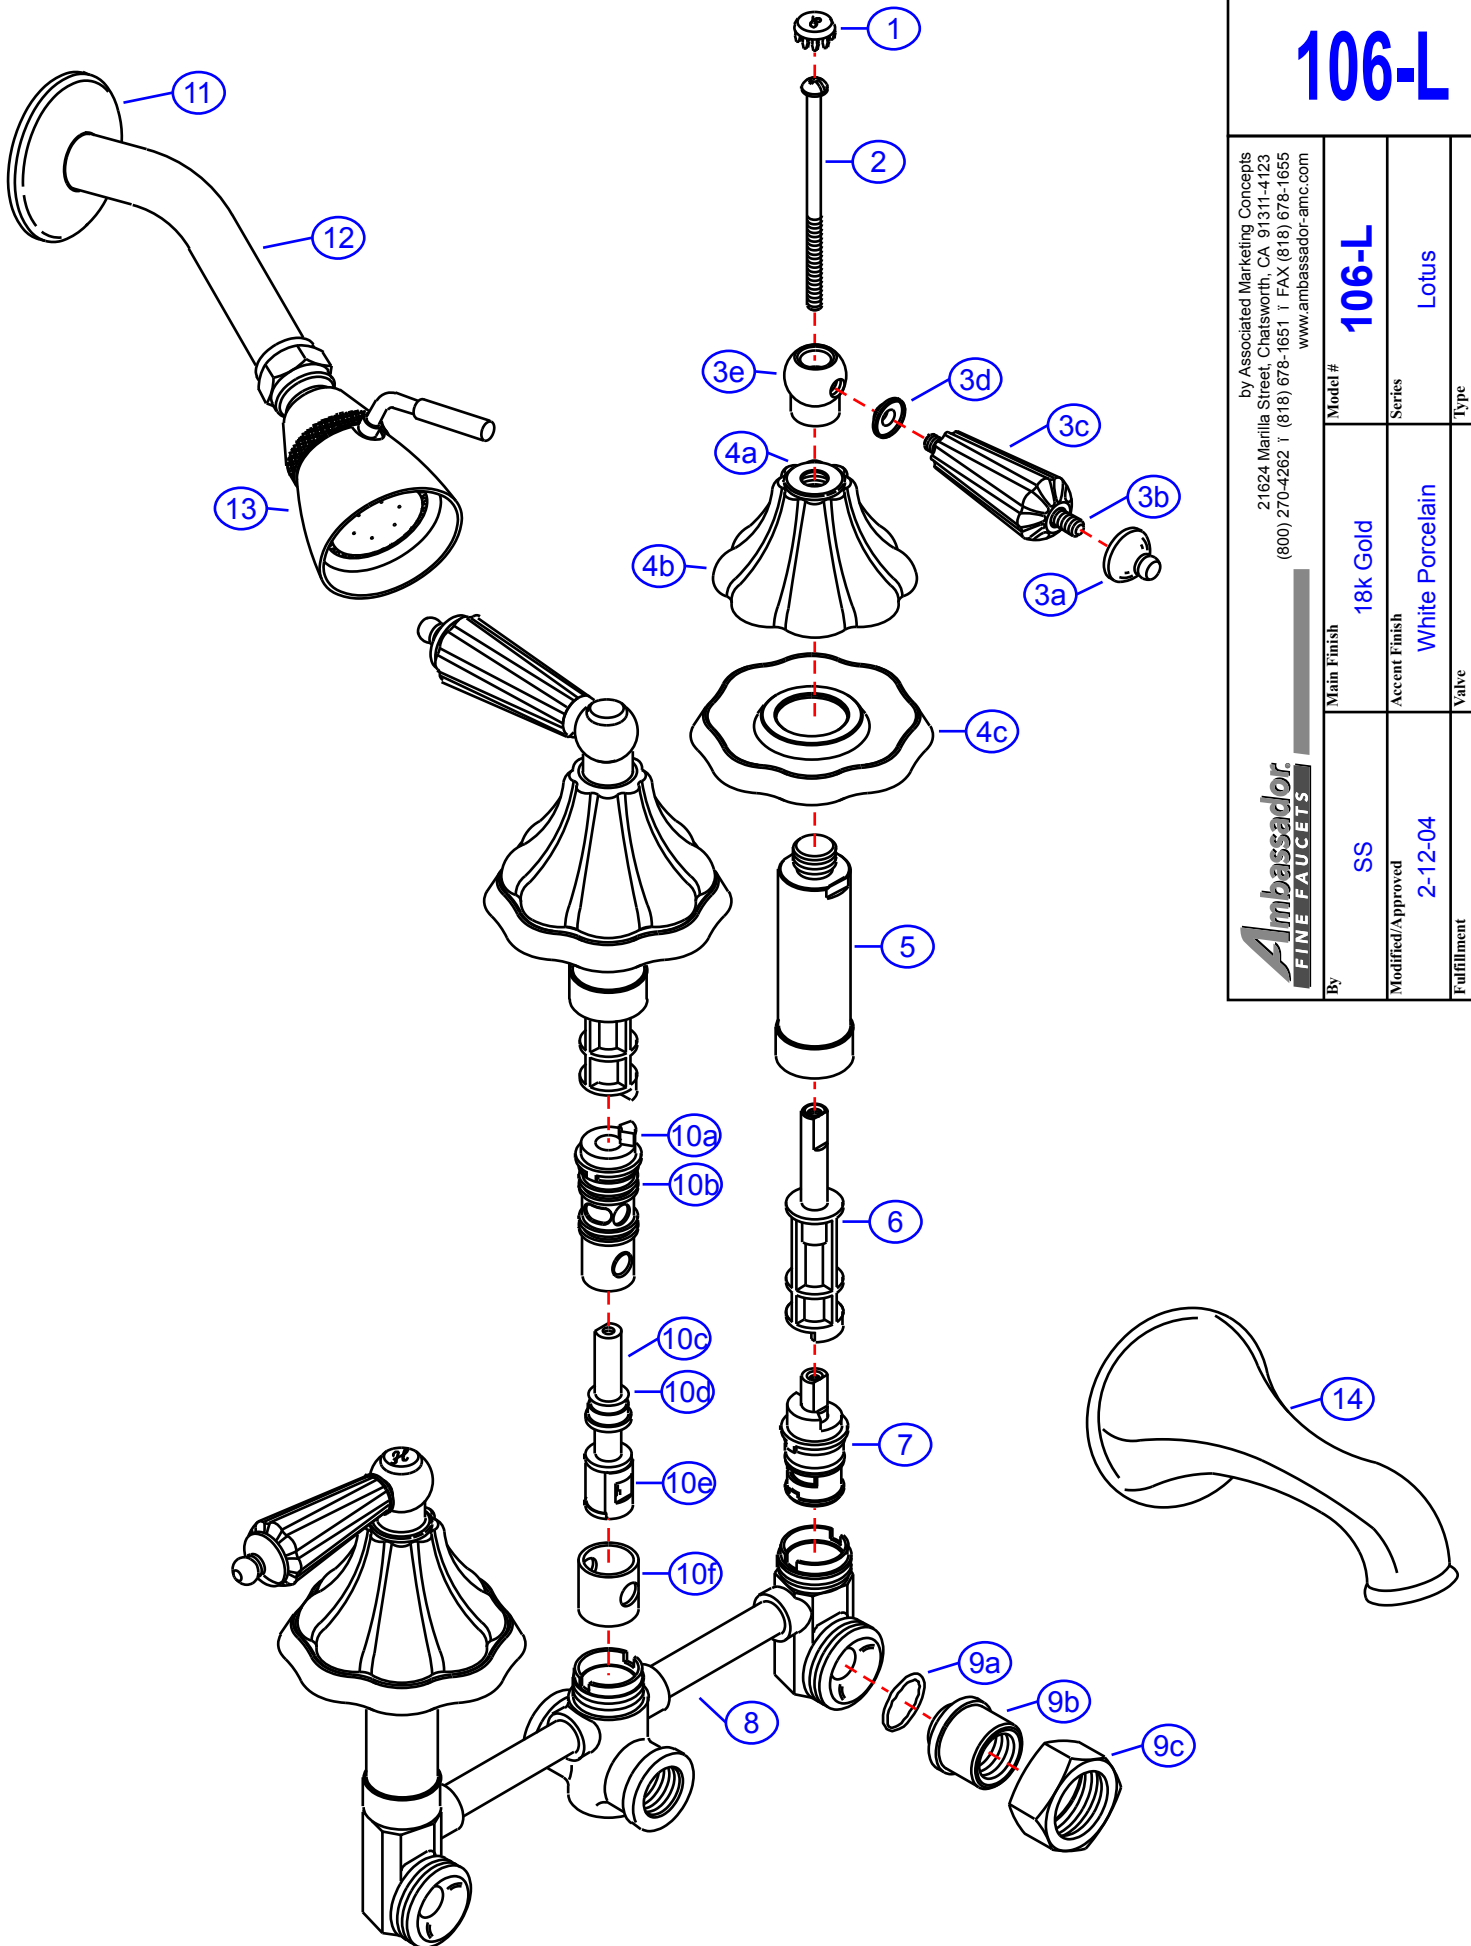

106-L

by Associated Marketing Concepts
 21624 Marilla Street, Chatsworth, CA 91311-4123
 (800) 270-4262 | (818) 678-1651 | FAX (818) 678-1655
 www.ambassador-amc.com

Ambassador
 FINE FAUCETS

By	SS	Main Finish	18k Gold	Model #	106-L
Modified/Approved	2-12-04	Accent Finish	White Porcelain	Series	Lotus
Fulfillment	F30A6701GW	Valve	Ceramic Disk	Type	3 Handle Shower/Tub

106-L

Lotus 3 Handle Shower/Tub- CD/GP

#	Description	Quantity	Part #	Finish
1	Cap "H"	1	E-206041HGP	Gold
	Cap "C"	1	E-206041CGP	Gold
	Cap "Blank"	1	E-206041GP	Gold
2	Handle Screw	3	E-008019	Metal
3	Lotus Widespread Handle	3	G-A90131GP	Gold/Porcelain
3a	Handle Tip	3	E-109003GP	Gold
3b	Handle Rod	3	E-017045	Metal
3c	Handle (Lotus)	3	E-108028WH	Porcelain
3d	Handle Spacer	3	E-107034GP	Gold
3e	Handle Head	3	E-226002GP	Gold
4	Canopy (Assembled)	3	G-A0136WG	Gold/Porcelain
4a	Canopy Threads	3	E-205008GP*	Gold
4b	Canopy	3	E-018026WH*	Porcelain
4c	Escutcheon	3	E-111014GP*	Gold
5	Retainer Nut	3	E-216002GP	Gold
6	Stem Extension (Hot)	2	E-110009H	Plastic/Brass
	Stem Extension (Cold)	1	E-110009C	Plastic/Brass
7	Cartridge (Hot)	1	E-507003NH	Ceramic Disc
	Cartridge (Cold)	1	E-507003NC	Ceramic Disc
8	Valve Body	1	E-002067	Brass
9	Union Nut (Assembled)	2	EA-504100	Brass
9a	O-Ring	2	E-004064	Rubber
9b	Union Sleeve	2	E-009028*	Brass
9c	Union Nut	2	E-009001*	Brass
10	Diverter Cartridge	1	EA-501016	Plastic
10a	Diverter Cartridge Housing	1	E-214008*	Plastic
10b	O-Ring	1	E-004037*	Rubber
10c	Diverter Cartridge Body	1	E-208023*	Plastic
10d	O-Ring	1	E-004011*	Rubber
10e	Diverter Cartridge Stopper	1	E-010047*	Plastic
10f	Diverter Cartridge Boot	1	E-010015*	Rubber
11	Shower Arm Escutcheon	1	E-019001GP	Gold
12	Shower Arm	1	E-020002GP	Gold
13	Shower Head	1	E-S11B0200GP	Gold
14	Tub Spout	1	E-100014GP	Gold