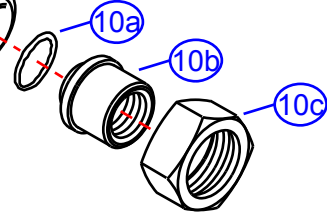

306-F

by Associated Marketing Concepts
 21624 Marilla Street, Chatsworth, CA 91311-4123
 (800) 270-4262 | (818) 678-1651 | FAX (818) 678-1655
 www.ambassador-amc.com

Ambassador
 FINE FAUCETS

By	SS	Main Finish Brushed Nickel	Model # 306-F
Modified/Approved	2-17-04	Accent Finish Chrome	Series Bar-Lever
Fulfillment	F30A5702NC	Valve Ceramic Disk	Type 3 Handle Shower/Tub

306-F

Bar-Lever 3 Handle Shower/Tub- CD/NC

#	Description	Quantity	Part #	Finish
1	Cap "H"	1	E-206041HNP	Brushed Nickel
	Cap "C"	1	E-206041CNP	Brushed Nickel
	Cap "Blank"	1	E-206041NP	Brushed Nickel
2	Handle Screw	3	E-008019	Metal
3	Handle	3	EA-662048CP	Chrome
3a	Handle Head	3	E-107047CP*	Chrome
3b	Handle Tip	3	E-552030CP*	Chrome
4	Handle Canopy (Hot)	2	E-018027HNP	Brushed Nickel
	Handle Canopy (Cold)	1	E-018027CNP	Brushed Nickel
5	Escutcheon	3	E-111001CP	Chrome
6	Retainer Nut	3	E-216000NP	Brushed Nickel
7	Stem Extention (Hot)	2	EA-517000H	Plastic
	Stem Extention (Cold)	1	EA-517000C	Plastic
7a	Stem Extention Fitting (Hot)	2	E-110012H*	Plastic
	Stem Extention Fitting (Cold)	1	E-110012C*	Plastic
7b	Stem Extention Body (Hot)	2	E-110007H*	Plastic
	Stem Extention Body (Cold)	1	E-110007C*	Plastic
8	Cartridge (Hot)	2	E-507003NH	Ceramic Disc
	Cartridge (Cold)	1	E-507003NC	Ceramic Disc
9	Valve	1	E-002067	Brass
10	Union Nut (Assembled)	2	EA-504100	Brass
10a	O-Ring	2	E-004064	Brass
10b	Union Sleeve	2	E-009028*	Brass
10c	Union Nut	2	E-009001*	Brass
11	Diverter Cartridge	1	EA-501016	Plastic
11a	Diverter Cartridge Housing	1	E-214008*	Plastic
11b	O-Ring	1	E-004037*	Rubber
11c	Diverter Cartridge Body	1	E-208023*	Plastic
11d	O-Ring	1	E-004011*	Rubber
11e	Diverter Cartridge Stopper	1	E-010047*	Plastic
11f	Diverter Cartridge Boot	1	E-010015*	Rubber
12	Shower Arm Escutcheon	1	E-019001CP	Chrome
13	Shower Arm	1	E-020002CP	Chrome
14	Shower Head	1	E-S11B0200NP	Brushed Nickel
15	Tub Spout	1	E-100015CP	Chrome