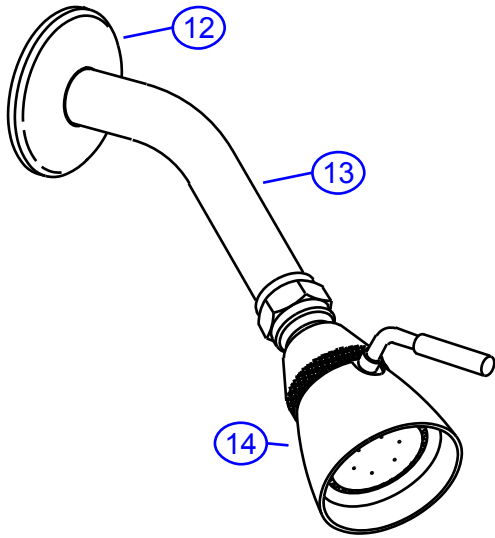

306-F

by Associated Marketing Concepts
 21624 Marilla Street, Chatsworth, CA 91311-4123
 (800) 270-4262 | (818) 678-1651 | FAX (818) 678-1655
 www.ambassador-amc.com

Ambassador
 FINE FAUCETS

By	SS	Main Finish Brushed Nickel	Model # 306-F
Modified/Approved	2-17-04	Accent Finish Chrome	Series Bar-Lever
Fulfillment	F30A5702NC	Valve Ceramic Disk	Type 3 Handle Shower/Tub

306-F

Bar-Lever 3 Handle Shower/Tub- CD/NC

#	Description	Quantity	Part #	Finish
1	Cap "H"	1	E-206041HNP	Brushed Nickel
	Cap "C"	1	E-206041CNP	Brushed Nickel
	Cap "Blank"	1	E-206041NP	Brushed Nickel
2	Handle Screw	3	E-008019	Metal
3	Handle	3	EA-662048CP	Chrome
3a	Handle Head	3	E-107047CP*	Chrome
3b	Handle Tip	3	E-552030CP*	Chrome
4	Handle Canopy (Hot)	2	E-018027HNP	Brushed Nickel
	Handle Canopy (Cold)	1	E-018027CNP	Brushed Nickel
5	Escutcheon	3	E-111001CP	Chrome
6	Retainer Nut	3	E-216000NP	Brushed Nickel
7	Stem Extention (Hot)	2	EA-517000H	Plastic
	Stem Extention (Cold)	1	EA-517000C	Plastic
7a	Stem Extention Fitting (Hot)	2	E-110012H*	Plastic
	Stem Extention Fitting (Cold)	1	E-110012C*	Plastic
7b	Stem Extention Body (Hot)	2	E-110007H*	Plastic
	Stem Extention Body (Cold)	1	E-110007C*	Plastic
8	Cartridge (Hot)	2	E-507003NH	Ceramic Disc
	Cartridge (Cold)	1	E-507003NC	Ceramic Disc
9	Valve	1	E-002067	Brass
10	Union Nut (Assembled)	2	EA-504100	Brass
10a	O-Ring	2	E-004064	Brass
10b	Union Sleeve	2	E-009028*	Brass
10c	Union Nut	2	E-009001*	Brass
11	Diverter Cartridge	1	EA-501016	Plastic
11a	Diverter Cartridge Housing	1	E-214008*	Plastic
11b	O-Ring	1	E-004037*	Rubber
11c	Diverter Cartridge Body	1	E-208023*	Plastic
11d	O-Ring	1	E-004011*	Rubber
11e	Diverter Cartridge Stopper	1	E-010047*	Plastic
11f	Diverter Cartridge Boot	1	E-010015*	Rubber
12	Shower Arm Escutcheon	1	E-019001CP	Chrome
13	Shower Arm	1	E-020002CP	Chrome
14	Shower Head	1	E-S11B0200NP	Brushed Nickel
15	Tub Spout	1	E-100015CP	Chrome