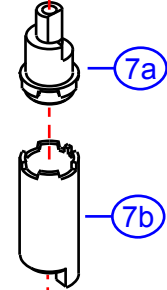

306-F

by Associated Marketing Concepts
 21624 Marilla Street, Chatsworth, CA 91311-4123
 (800) 270-4262 | (818) 678-1651 | FAX (818) 678-1655
 www.ambassador-amc.com

Ambassador
 FINE FAUCETS

By	SS	Main Finish Brushed Nickel	Model # 306-F
Modified/Approved	2-17-04	Accent Finish Chrome	Series Bar-Lever
Fulfillment	F30A5702NC	Valve Ceramic Disk	Type 3 Handle Shower/Tub

306-F

Bar-Lever 3 Handle Shower/Tub- CD/NC

#	Description	Quantity	Part #	Finish
1	Cap "H"	1	E-206041HNP	Brushed Nickel
	Cap "C"	1	E-206041CNP	Brushed Nickel
	Cap "Blank"	1	E-206041NP	Brushed Nickel
2	Handle Screw	3	E-008019	Metal
3	Handle	3	EA-662048CP	Chrome
3a	Handle Head	3	E-107047CP*	Chrome
3b	Handle Tip	3	E-552030CP*	Chrome
4	Handle Canopy (Hot)	2	E-018027HNP	Brushed Nickel
	Handle Canopy (Cold)	1	E-018027CNP	Brushed Nickel
5	Escutcheon	3	E-111001CP	Chrome
6	Retainer Nut	3	E-216000NP	Brushed Nickel
7	Stem Extention (Hot)	2	EA-517000H	Plastic
	Stem Extention (Cold)	1	EA-517000C	Plastic
7a	Stem Extention Fitting (Hot)	2	E-110012H*	Plastic
	Stem Extention Fitting (Cold)	1	E-110012C*	Plastic
7b	Stem Extention Body (Hot)	2	E-110007H*	Plastic
	Stem Extention Body (Cold)	1	E-110007C*	Plastic
8	Cartridge (Hot)	2	E-507003NH	Ceramic Disc
	Cartridge (Cold)	1	E-507003NC	Ceramic Disc
9	Valve	1	E-002067	Brass
10	Union Nut (Assembled)	2	EA-504100	Brass
10a	O-Ring	2	E-004064	Brass
10b	Union Sleeve	2	E-009028*	Brass
10c	Union Nut	2	E-009001*	Brass
11	Diverter Cartridge	1	EA-501016	Plastic
11a	Diverter Cartridge Housing	1	E-214008*	Plastic
11b	O-Ring	1	E-004037*	Rubber
11c	Diverter Cartridge Body	1	E-208023*	Plastic
11d	O-Ring	1	E-004011*	Rubber
11e	Diverter Cartridge Stopper	1	E-010047*	Plastic
11f	Diverter Cartridge Boot	1	E-010015*	Rubber
12	Shower Arm Escutcheon	1	E-019001CP	Chrome
13	Shower Arm	1	E-020002CP	Chrome
14	Shower Head	1	E-S11B0200NP	Brushed Nickel
15	Tub Spout	1	E-100015CP	Chrome