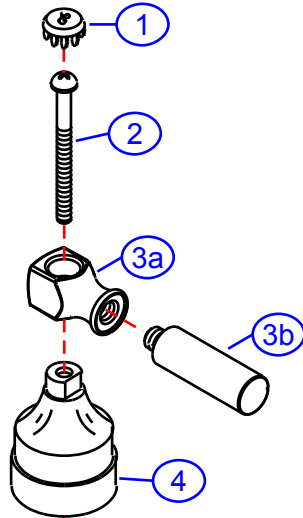

306-F

by Associated Marketing Concepts
 21624 Marilla Street, Chatsworth, CA 91311-4123
 (800) 270-4262 | (818) 678-1651 | FAX (818) 678-1655
 www.ambassador-amc.com

Ambassador
 FINE FAUCETS

By	SS	Main Finish Brushed Nickel	Model # 306-F
Modified/Approved	2-17-04	Accent Finish Chrome	Series Bar-Lever
Fulfillment	F30A5702NC	Valve Ceramic Disk	Type 3 Handle Shower/Tub

306-F

Bar-Lever 3 Handle Shower/Tub- CD/NC

#	Description	Quantity	Part #	Finish
1	Cap "H"	1	E-206041HNP	Brushed Nickel
	Cap "C"	1	E-206041CNP	Brushed Nickel
	Cap "Blank"	1	E-206041NP	Brushed Nickel
2	Handle Screw	3	E-008019	Metal
3	Handle	3	EA-662048CP	Chrome
3a	Handle Head	3	E-107047CP*	Chrome
3b	Handle Tip	3	E-552030CP*	Chrome
4	Handle Canopy (Hot)	2	E-018027HNP	Brushed Nickel
	Handle Canopy (Cold)	1	E-018027CNP	Brushed Nickel
5	Escutcheon	3	E-111001CP	Chrome
6	Retainer Nut	3	E-216000NP	Brushed Nickel
7	Stem Extention (Hot)	2	EA-517000H	Plastic
	Stem Extention (Cold)	1	EA-517000C	Plastic
7a	Stem Extention Fitting (Hot)	2	E-110012H*	Plastic
	Stem Extention Fitting (Cold)	1	E-110012C*	Plastic
7b	Stem Extention Body (Hot)	2	E-110007H*	Plastic
	Stem Extention Body (Cold)	1	E-110007C*	Plastic
8	Cartridge (Hot)	2	E-507003NH	Ceramic Disc
	Cartridge (Cold)	1	E-507003NC	Ceramic Disc
9	Valve	1	E-002067	Brass
10	Union Nut (Assembled)	2	EA-504100	Brass
10a	O-Ring	2	E-004064	Brass
10b	Union Sleeve	2	E-009028*	Brass
10c	Union Nut	2	E-009001*	Brass
11	Diverter Cartridge	1	EA-501016	Plastic
11a	Diverter Cartridge Housing	1	E-214008*	Plastic
11b	O-Ring	1	E-004037*	Rubber
11c	Diverter Cartridge Body	1	E-208023*	Plastic
11d	O-Ring	1	E-004011*	Rubber
11e	Diverter Cartridge Stopper	1	E-010047*	Plastic
11f	Diverter Cartridge Boot	1	E-010015*	Rubber
12	Shower Arm Escutcheon	1	E-019001CP	Chrome
13	Shower Arm	1	E-020002CP	Chrome
14	Shower Head	1	E-S11B0200NP	Brushed Nickel
15	Tub Spout	1	E-100015CP	Chrome