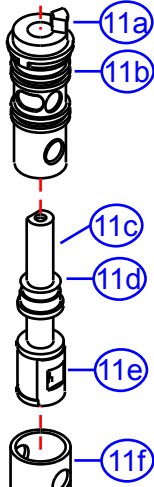

306-F

by Associated Marketing Concepts
 21624 Marilla Street, Chatsworth, CA 91311-4123
 (800) 270-4262 | (818) 678-1651 | FAX (818) 678-1655
 www.ambassador-amc.com

Ambassador
 FINE FAUCETS

By	SS	Main Finish Brushed Nickel	Model # 306-F
Modified/Approved	2-17-04	Accent Finish Chrome	Series Bar-Lever
Fulfillment	F30A5702NC	Valve Ceramic Disk	Type 3 Handle Shower/Tub

306-F

Bar-Lever 3 Handle Shower/Tub- CD/NC

#	Description	Quantity	Part #	Finish
1	Cap "H"	1	E-206041HNP	Brushed Nickel
	Cap "C"	1	E-206041CNP	Brushed Nickel
	Cap "Blank"	1	E-206041NP	Brushed Nickel
2	Handle Screw	3	E-008019	Metal
3	Handle	3	EA-662048CP	Chrome
3a	Handle Head	3	E-107047CP*	Chrome
3b	Handle Tip	3	E-552030CP*	Chrome
4	Handle Canopy (Hot)	2	E-018027HNP	Brushed Nickel
	Handle Canopy (Cold)	1	E-018027CNP	Brushed Nickel
5	Escutcheon	3	E-111001CP	Chrome
6	Retainer Nut	3	E-216000NP	Brushed Nickel
7	Stem Extention (Hot)	2	EA-517000H	Plastic
	Stem Extention (Cold)	1	EA-517000C	Plastic
7a	Stem Extention Fitting (Hot)	2	E-110012H*	Plastic
	Stem Extention Fitting (Cold)	1	E-110012C*	Plastic
7b	Stem Extention Body (Hot)	2	E-110007H*	Plastic
	Stem Extention Body (Cold)	1	E-110007C*	Plastic
8	Cartridge (Hot)	2	E-507003NH	Ceramic Disc
	Cartridge (Cold)	1	E-507003NC	Ceramic Disc
9	Valve	1	E-002067	Brass
10	Union Nut (Assembled)	2	EA-504100	Brass
10a	O-Ring	2	E-004064	Brass
10b	Union Sleeve	2	E-009028*	Brass
10c	Union Nut	2	E-009001*	Brass
11	Diverter Cartridge	1	EA-501016	Plastic
11a	Diverter Cartridge Housing	1	E-214008*	Plastic
11b	O-Ring	1	E-004037*	Rubber
11c	Diverter Cartridge Body	1	E-208023*	Plastic
11d	O-Ring	1	E-004011*	Rubber
11e	Diverter Cartridge Stopper	1	E-010047*	Plastic
11f	Diverter Cartridge Boot	1	E-010015*	Rubber
12	Shower Arm Escutcheon	1	E-019001CP	Chrome
13	Shower Arm	1	E-020002CP	Chrome
14	Shower Head	1	E-S11B0200NP	Brushed Nickel
15	Tub Spout	1	E-100015CP	Chrome