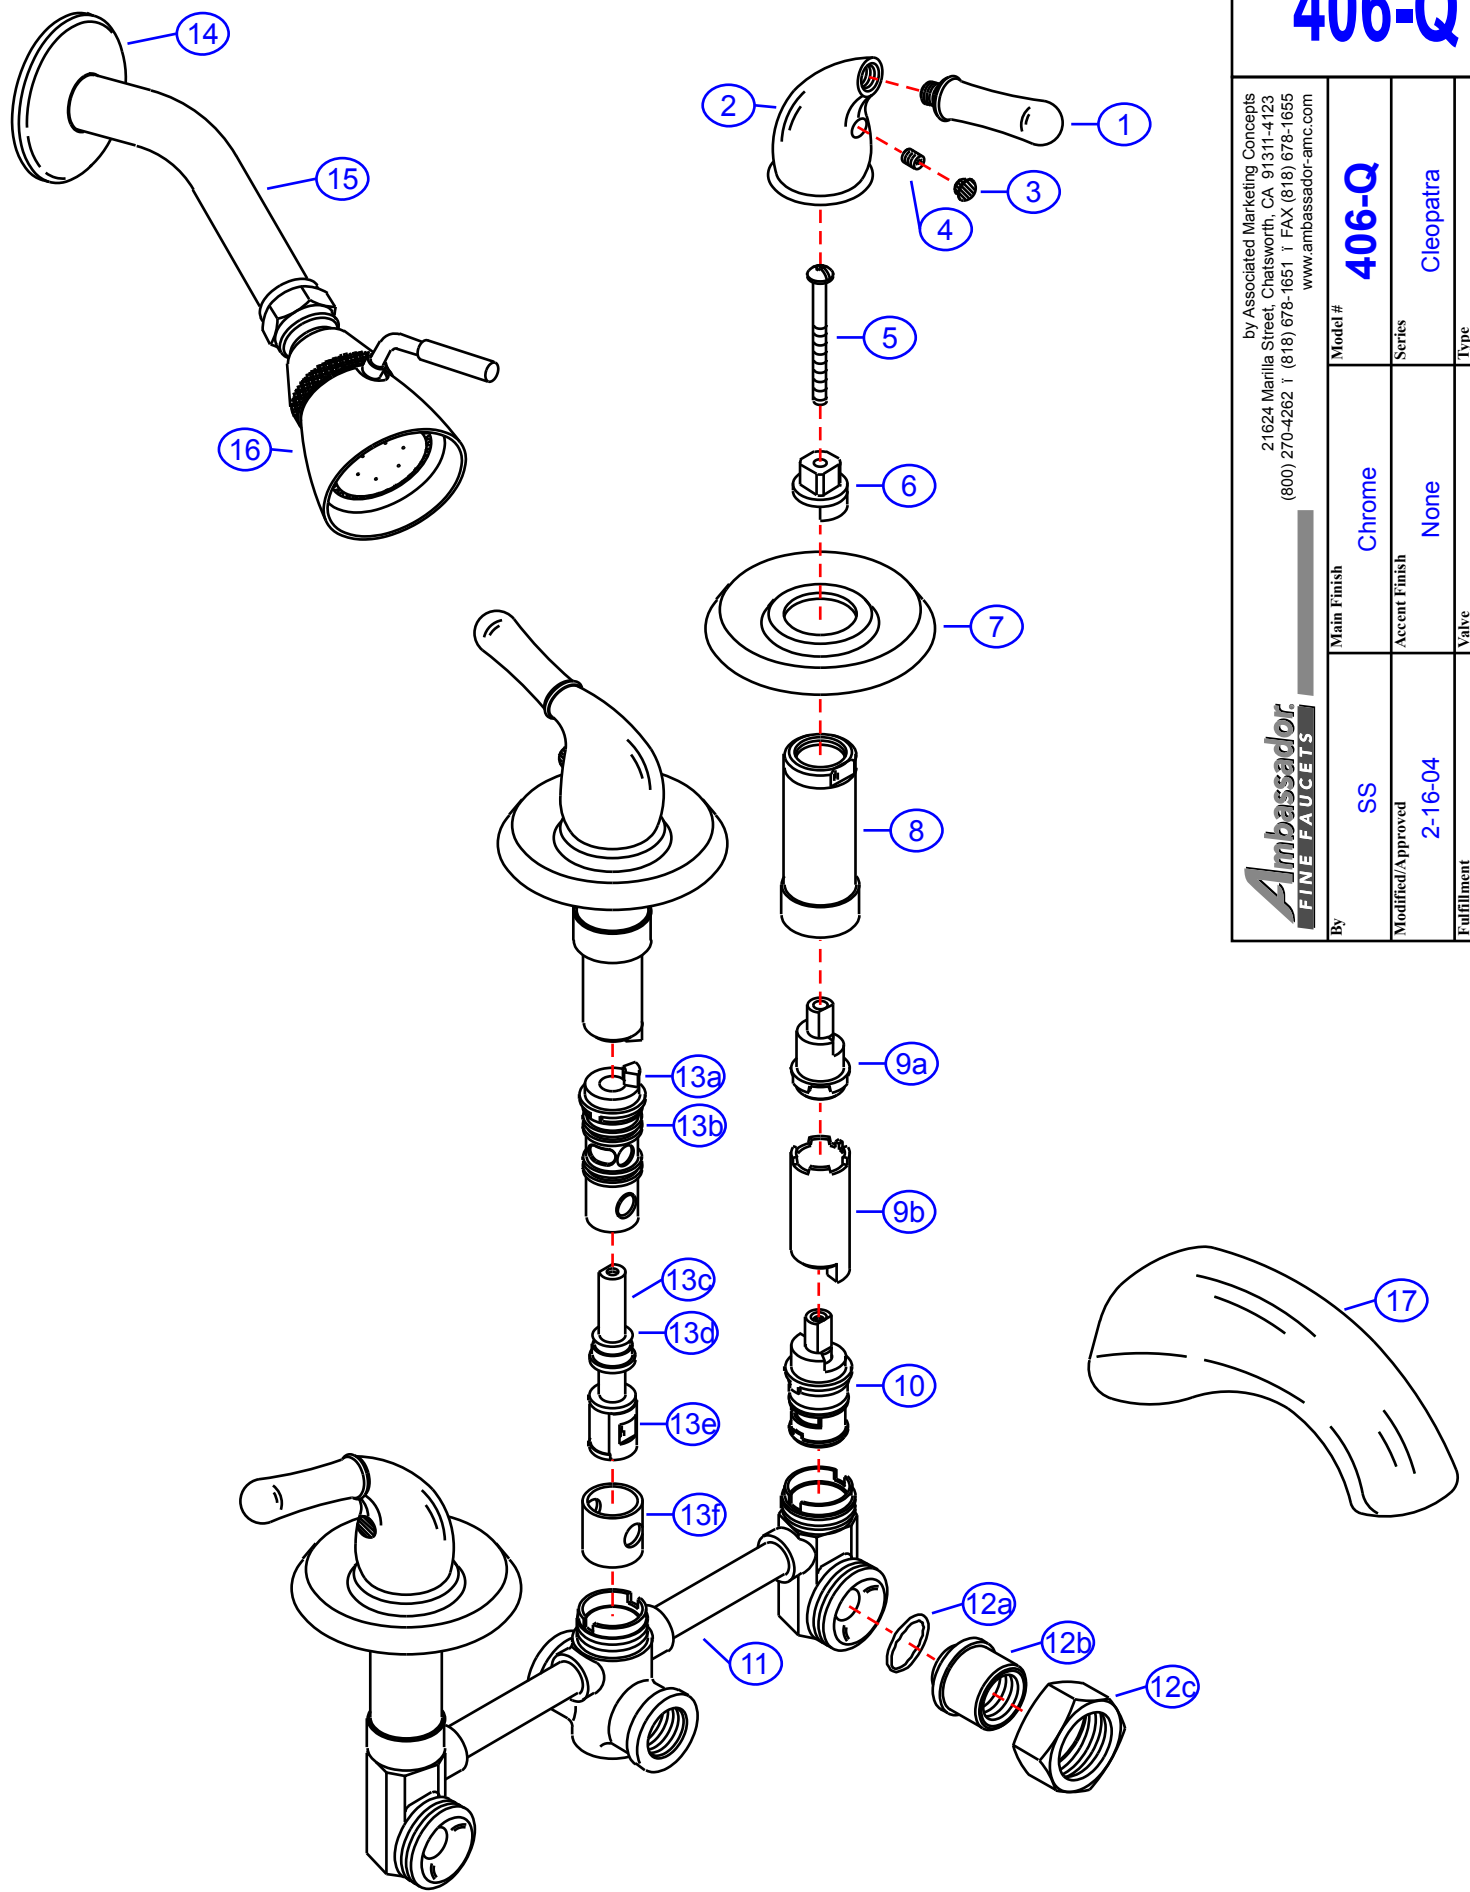

# 406-Q

by Associated Marketing Concepts  
 21624 Marilla Street, Chatsworth, CA 91311-4123  
 (800) 270-4262 | (818) 678-1651 | FAX (818) 678-1655  
 www.ambassador-amc.com

By	SS	Main Finish	Chrome	Model #	406-Q
Modified/Approved	2-16-04	Accent Finish	None	Series	Cleopatra
Fulfillment	F30A5703CP	Valve	Ceramic Disk	Type	3 Handle Shower/Tub

# 406-Q

## Cleopatra 3 Handle Shower/Tub- CD/CP

#	Description	Quantity	Part #	Finish
1	Handle Tip	3	E-108041CP	Chrome
2	Handle Canopy	3	E-018052CP	Chrome
3	Red Plug	1	E-028046H	Rubber
	Blue Plug	1	E-028046C	Rubber
	Black Plug	1	E-028046M	Rubber
4	Set Screw	3	E-008003	Metal
5	Handle Screw	3	E-008085	Metal
6	Adapter (Hot)	2	E-110114H	Plastic
	Adapter (Cold)	1	E-110114C	Plastic
7	Escutcheon	3	E-111001CP	Chrome
8	Retainer Nut	3	E-216000CP	Chrome
9	Stem Extension (Hot)	2	EA-517000H	Plastic
	Stem Extension (Cold)	1	EA-517000C	Plastic
9a	Stem Extension Fitting (Hot)	2	E-110012H*	Plastic
	Stem Extension Fitting (Cold)	1	E-110012C*	Plastic
9b	Stem Extension Body (Hot)	2	E-110007H*	Plastic
	Stem Extension Body (Cold)	1	E-110007C*	Plastic
10	Cartridge (Hot)	1	E-507003NH	Ceramic Disc
	Cartridge (Cold)	1	E-507003NC	Ceramic Disc
11	Valve	1	E-002067	Brass
12	Union Nut (Assembled)	2	EA-504100	Brass
12a	O-Ring	2	E-004064	Brass
12b	Union Sleeve	2	E-009028*	Brass
12c	Union Nut	2	E-009001*	Brass
13	Diverter Cartridge	1	EA-501016	Plastic
13a	Diverter Cartridge Housing	1	E-214008*	Plastic
13b	O-Ring	1	E-004037*	Rubber
13c	Diverter Cartridge Body	1	E-208023*	Plastic
13d	O-Ring	1	E-004011*	Rubber
13e	Diverter Cartridge Stopper	1	E-010047*	Plastic
13f	Diverter Cartridge Boot	1	E-010015*	Rubber
14	Shower Arm Escutcheon	1	E-019001CP	Chrome
15	Shower Arm	1	E-020002CP	Chrome
16	Shower Head	1	E-S11B0200CP	Chrome
17	Tub Spout	1	E-100015CP	Chrome