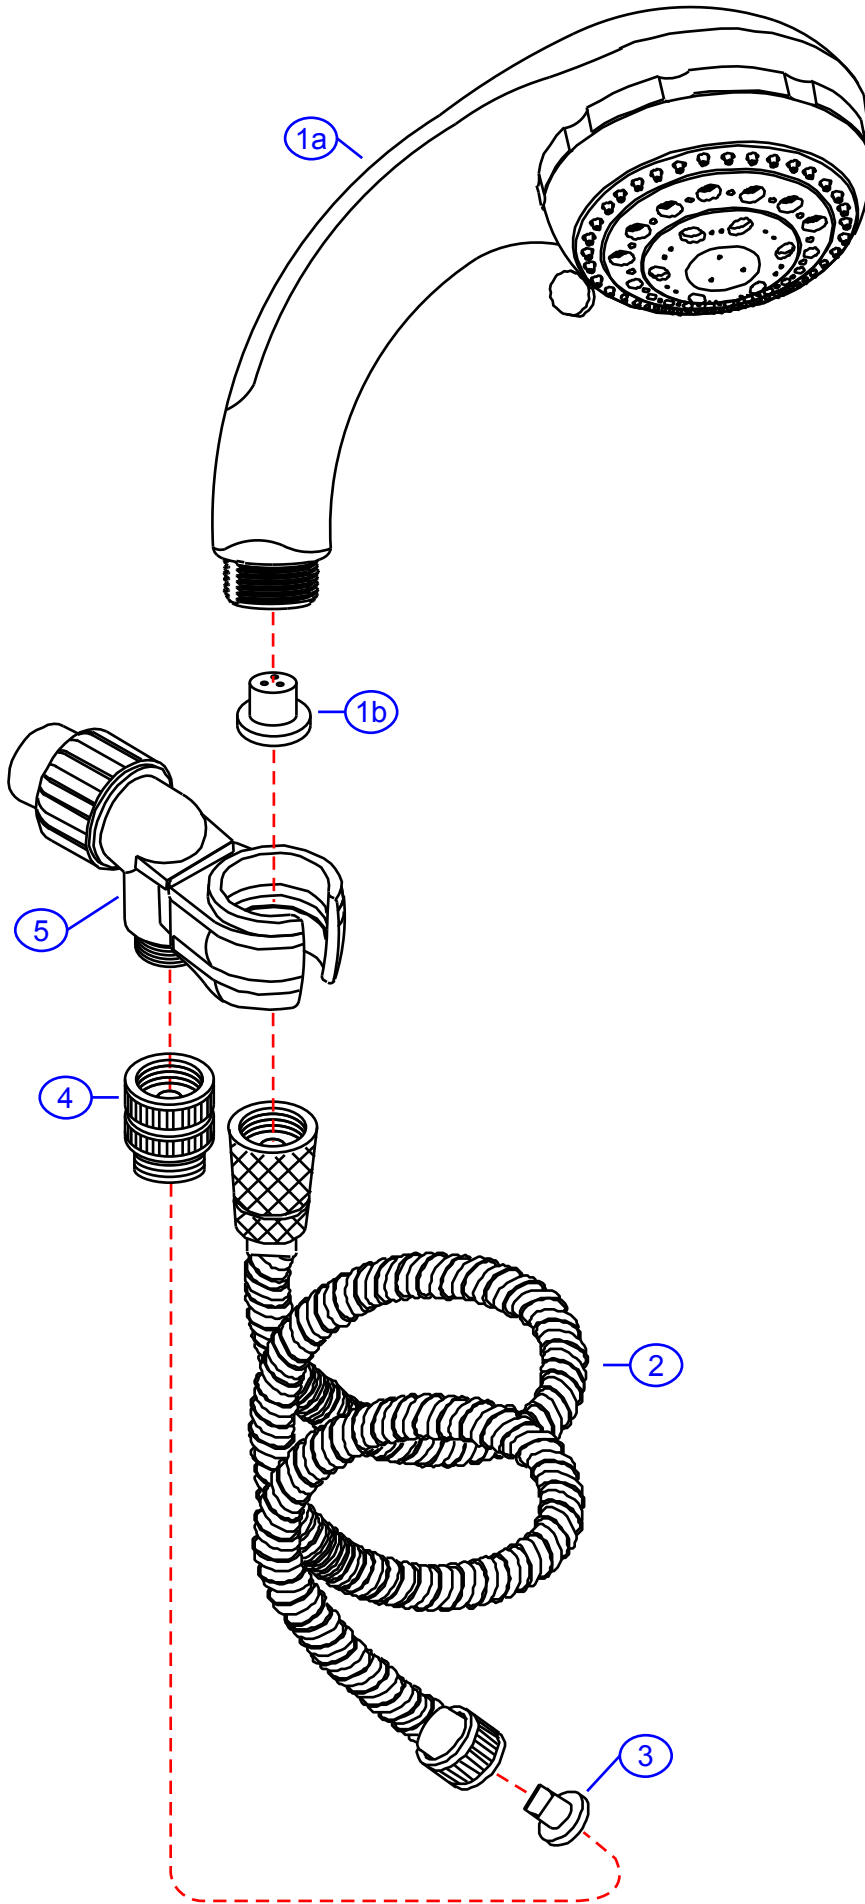

8708-CS

by Associated Marketing Concepts
21624 Marilla Street, Chatsworth, CA 91311-4123
(800) 270-4262 | (818) 678-1651 | FAX (818) 678-1655
www.ambassador-amc.com

Ambassador
FINE FAUCETS

By	SS	Main Finish	Chrome	Model #	8708-CS
Modified/Approved	4-5-04	Accent Finish	Satin	Series	Hand-Heid Massager
Fulfillment	S2281300CS	Valve	NA	Type	Shower Head

8708-CS

Hand-Held Massager- CS

#	Description	Quantity	Part #	Finish
1	8 Function Hand-Held Massager	1	EA-S2281307CS	Chrome/Satin
1a	Massager Head	1	E-537145CS*	Chrome/Satin
1b	Water Restrictor	1	E-112301	Rubber
2	Hose	1	E-134036	Chrome
3	Anti-Siphon	1	E-112313	Rubber
4	Swivel Nut	1	E-112165CP	Chrome
5	Hand-Held Bracket	1	E-244221CP	Chrome
6	Washer	1	E-058007	Rubber
7	Teflon Tape	1	E-203000	Tape