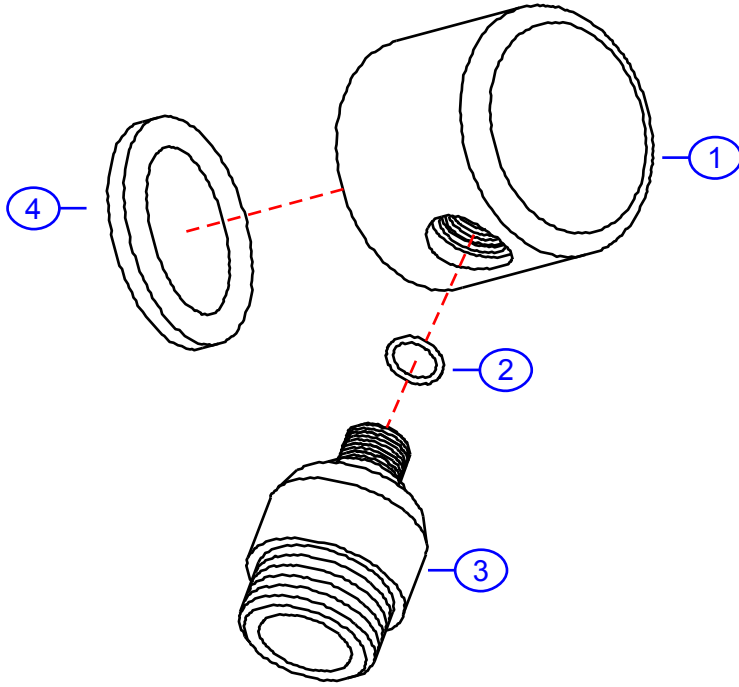

8095-J

by Associated Marketing Concepts
21624 Marilla Street, Chatsworth, CA 91311-4123
(800) 270-4262 | (818) 678-1651 | FAX (818) 678-1655
www.ambassador-amc.com

By	SS	Main Finish	Chrome	Model #	8095-J
Modified/Approved	3-31-04	Accent Finish	None	Series	90° Hose Connector
Fulfillment	A663300CP	Valve	NA	Type	Shower Head

8095-J

90° Hose Connector- CP

#	Description	Quantity	Part #	Finish
1	Connector Body	1	E-039198CP*	Chrome
2	O-Ring	1	E-004004	Rubber
3	Hose Connector	1	E-039197CP*	Chrome
4	Gasket	1	E-010097	Rubber
5	Teflon Tape	1	E-203000	Tape