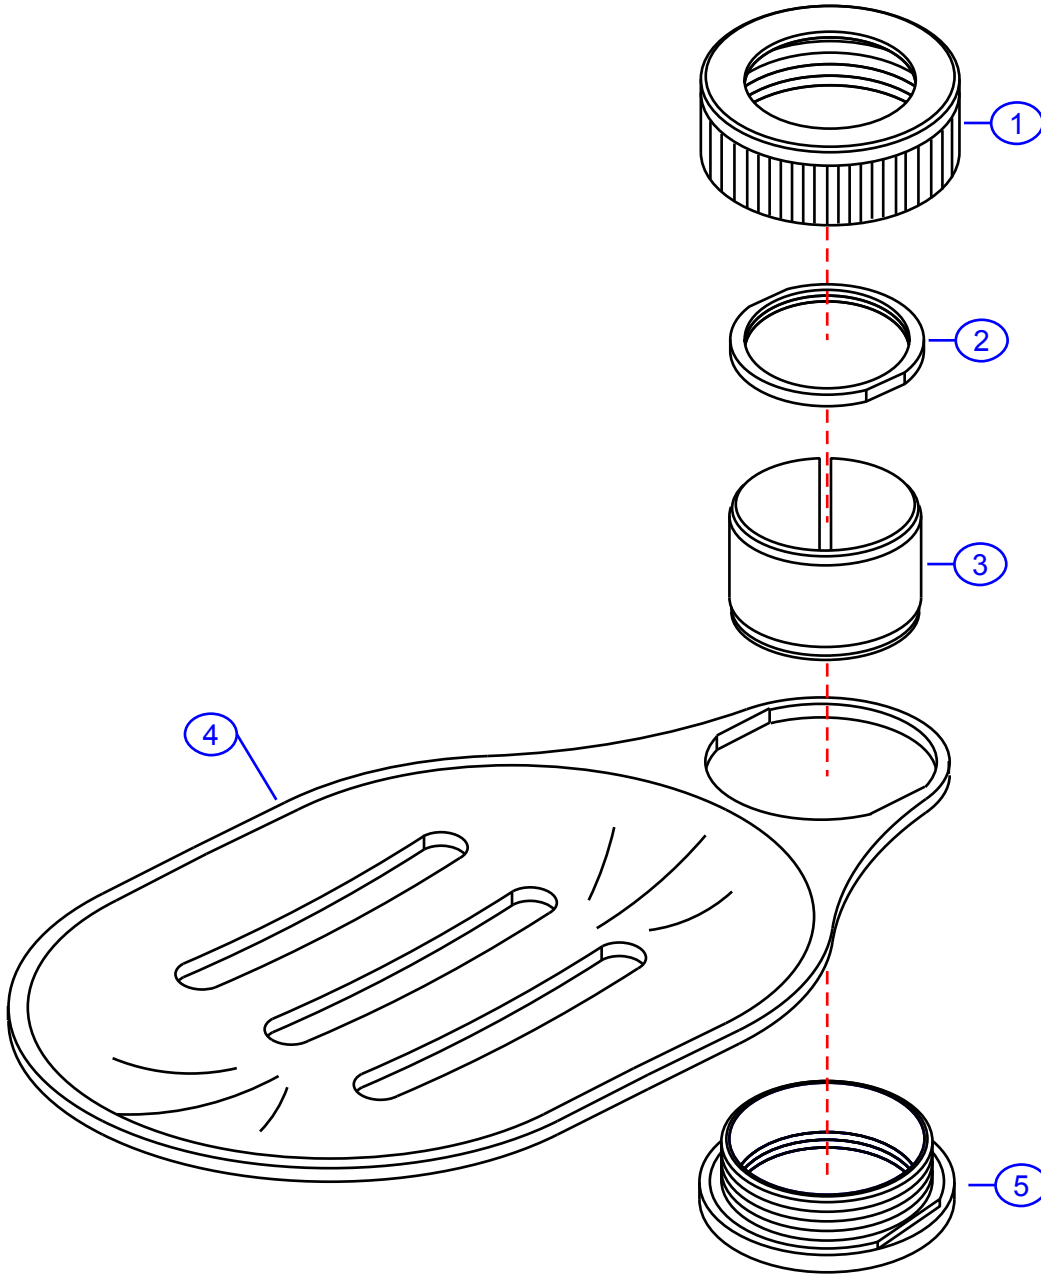

8701-B

by Associated Marketing Concepts
21624 Marilla Street, Chatsworth, CA 91311-4123
(800) 270-4262 | (818) 678-1651 | FAX (818) 678-1655
www.ambassador-amc.com

By	SS	Main Finish	Chrome	Model #	8701-B
Modified/Approved	4-5-04	Accent Finish	18k Gold	Series	Slide Bar Soap Dish
Fulfillment	A663199CG	Valve	NA	Type	Shower Head

8701-B

Slide Bar Soap Dish- CG

#	Description	Quantity	Part #	Finish
1	Lock Nut	1	E-070146GP*	Gold
2	Packing	1	E-070147CP*	Chrome
3	Sleeve	1	E-032045*	Plastic
4	Dish	1	E-255060CP*	Chrome
5	Base	1	E-070145GP*	Gold