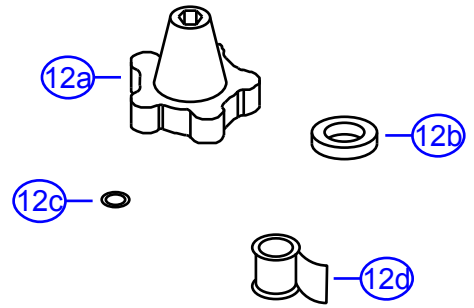

# 8106-B

by Associated Marketing Concepts  
 21624 Marilla Street, Chatsworth, CA 91311-4123  
 (800) 270-4262 | (818) 678-1651 | FAX (818) 678-1655  
 www.ambassador-amc.com

By	SS	Main Finish	Chrome	Model #	<b>8106-B</b>
Modified/Approved	4-1-04	Accent Finish	18k Gold	Series	6" Sunflower
Fulfillment	S113601CG	Valve	NA	Type	Shower Head

## 6" Sunflower Shower Head- CG

#	Description	Quantity	Part #	Finish
1	Retainer Nut	1	E-054124CP*	Chrome
2	Packing Ring	1	E-060151*	Plastic
3	Water Restrictor	1	E-113011	Plastic
4	Washer	1	E-022028	Rubber
5	Ball Joint	1	E-057008CP*	Chrome
6	Gasket	1	E-058001	Rubber
7	Housing	1	E-055067CP*	Chrome
8	Gasket	1	E-058020	Rubber
9	Face Plate (Assembled)	1	EA-112111CG*	Chrome/Gold
9a	Face Plate	1	E-112139CP*	Chrome
9b	O-Ring	60	E-063037*	Rubber
9c	Nipple	60	E-112110GP*	Gold
10	O-Ring	1	E-004058	Rubber
11	Face Screw (Assembled)	1	EA-053042GP	Gold
11a	Screw Body	1	E-053083*	Metal
11b	Screw Head	1	E-053084GP*	Gold
12	Sunflower Repair Kit	1	EA-504600	Plastic/Rubber
12a	Sunflower Tool	1	E-031008	Plastic
12b	Washer	1	E-058007	Rubber
12c	O-Ring	1	E-004058	Rubber
12d	Teflon Tape	1	E-203000	Tape