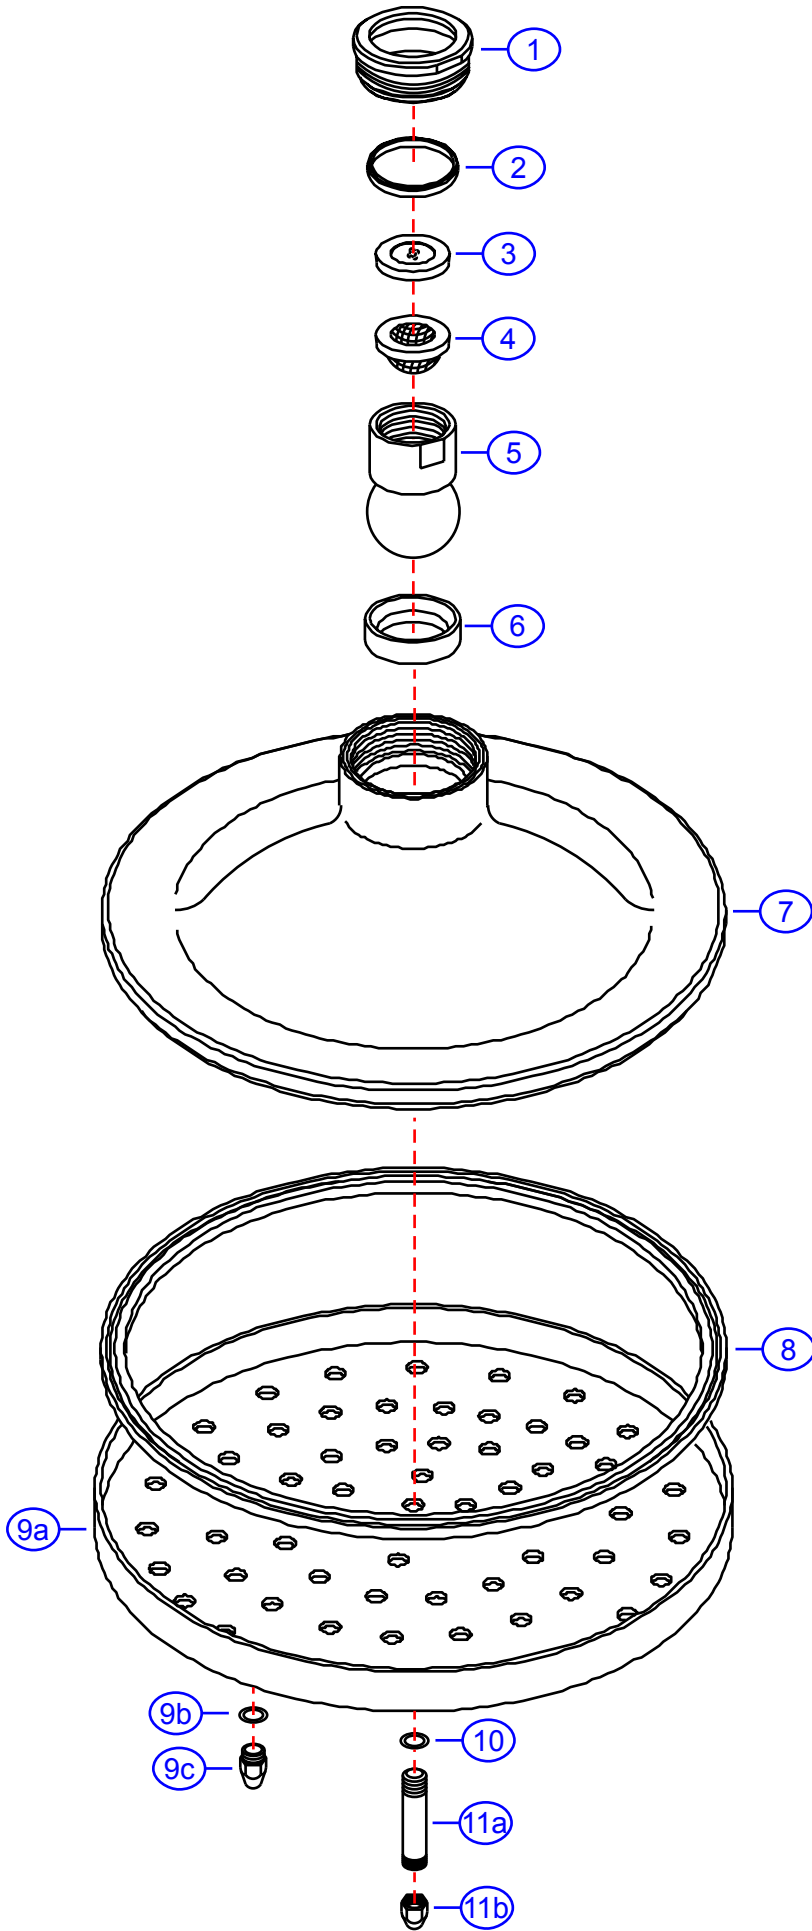

# 8106-B

by Associated Marketing Concepts  
 21624 Marilla Street, Chatsworth, CA 91311-4123  
 (800) 270-4262 | (818) 678-1651 | FAX (818) 678-1655  
 www.ambassador-amc.com

By	SS	Main Finish	Chrome	Model #	<b>8106-B</b>
Modified/Approved	4-1-04	Accent Finish	18k Gold	Series	6" Sunflower
Fulfillment	S113601CG	Valve	NA	Type	Shower Head

# 8106-B

## 6" Sunflower Shower Head- CG

#	Description	Quantity	Part #	Finish
1	Retainer Nut	1	E-054124CP*	Chrome
2	Packing Ring	1	E-060151*	Plastic
3	Water Restrictor	1	E-113011	Plastic
4	Washer	1	E-022028	Rubber
5	Ball Joint	1	E-057008CP*	Chrome
6	Gasket	1	E-058001	Rubber
7	Housing	1	E-055067CP*	Chrome
8	Gasket	1	E-058020	Rubber
9	Face Plate (Assembled)	1	EA-112111CG*	Chrome/Gold
9a	Face Plate	1	E-112139CP*	Chrome
9b	O-Ring	60	E-063037*	Rubber
9c	Nipple	60	E-112110GP*	Gold
10	O-Ring	1	E-004058	Rubber
11	Face Screw (Assembled)	1	EA-053042GP	Gold
11a	Screw Body	1	E-053083*	Metal
11b	Screw Head	1	E-053084GP*	Gold
12	Sunflower Repair Kit	1	EA-504600	Plastic/Rubber
12a	Sunflower Tool	1	E-031008	Plastic
12b	Washer	1	E-058007	Rubber
12c	O-Ring	1	E-004058	Rubber
12d	Teflon Tape	1	E-203000	Tape