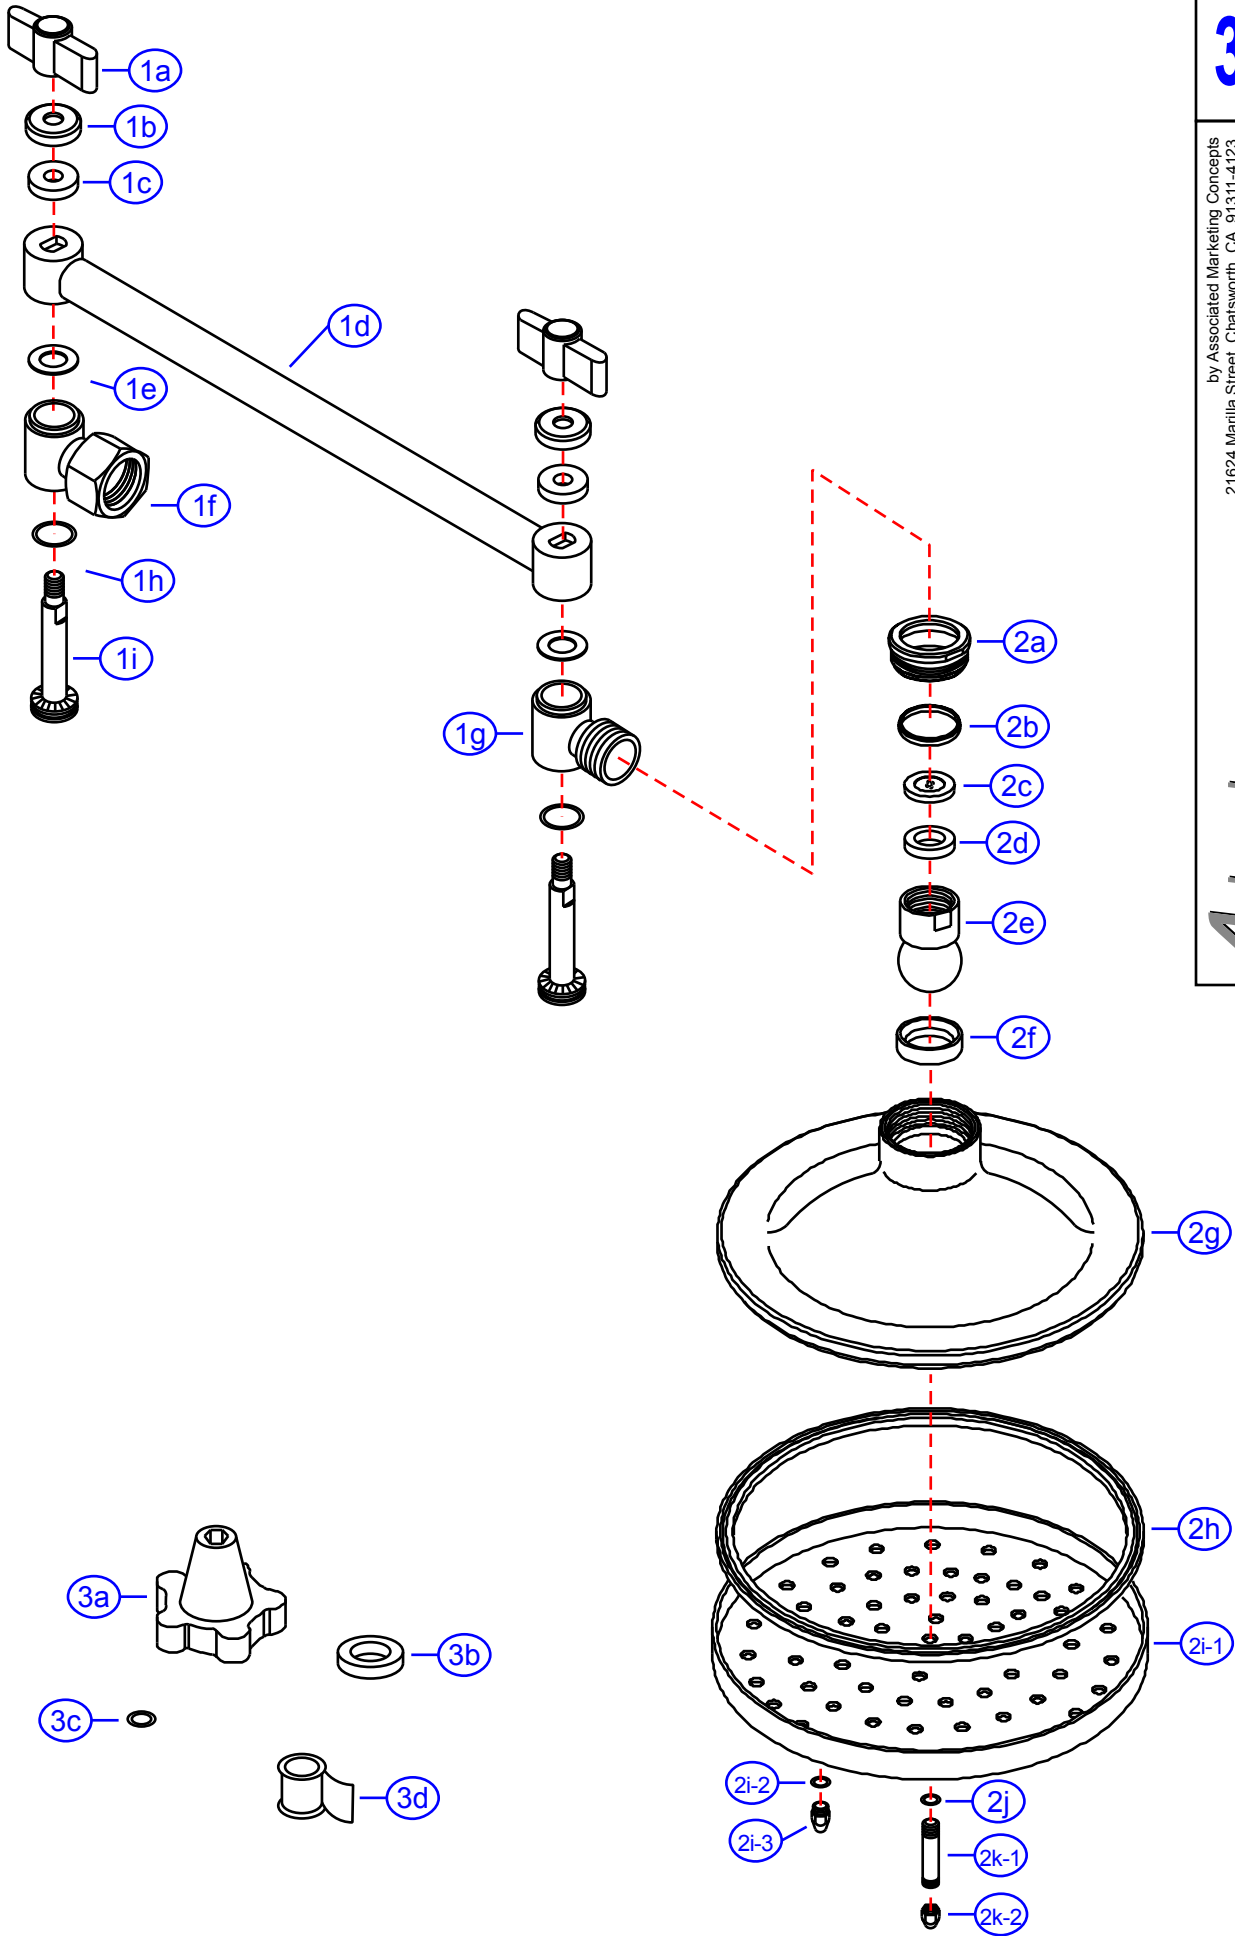

317-1197

by Associated Marketing Concepts
 21624 Marilla Street, Chatsworth, CA 91311-4123
 (800) 270-4262 | (818) 678-1651 | FAX (818) 678-1655
 www.ambassador-amc.com

By	SS	Main Finish	Chrome	Model #	317-1197
Modified/Approved	4-6-04	Accent Finish	18k Gold	Series	6" Sunflower + Arm
Fulfillment	xxxxCG	Valve	NA	Type	Shower Head

317-1197

6" Sunflower + Arm- CG

#	Description	Quantity	Part #	Finish
1	9" Adjustable Arm (Assembled)	1	8010-B	Chrome/Gold
1a	Wing Nut	2	E-029087GP	Gold
1b	Cap	2	E-045008CP	Chrome
1c	Washer	2	E-058022	Rubber
1d	Arm	1	G-51705CP*	Chrome
1e	Packing Ring	2	E-200030	Plastic
1f	Female Connector	1	E-057090CP	Chrome
1g	Male Connector	1	E-057041CP	Chrome
1h	O-Ring	2	E-048091	Rubber
1i	Bolt	2	E-125023CP	Chrome
2	6" Showerhead (Assembled)	1	8106-B	Chrome/Gold
2a	Retainer Nut	1	E-054124CP*	Chrome
2b	Packing Ring	1	E-060151*	Plastic
2c	Water Restrictor	1	E-113011	Plastic
2d	Washer	1	E-058007	Rubber
2e	Ball Joint	1	E-057008CP*	Chrome
2f	Gasket	1	E-058001	Rubber
2g	Housing	1	E-055067CP*	Chrome
2h	Gasket	1	E-058020	Rubber
2i	Face Plate (Assembled)	1	EA-112111CG*	Chrome/Gold
2i-1	Face Plate	1	E-112139CP*	Chrome
2i-2	O-Ring	60	E-063037*	Rubber
2i-3	Nipple	60	E-112110GP*	Gold
2j	O-Ring	1	E-004058	Rubber
2k	Face Screw (Assembled)	1	EA-053042GP	Gold
2k-1	Screw Body	1	E-053083*	Metal
2k-2	Screw Head	1	E-053084GP*	Gold
3	Sunflower Repair Kit	1	EA-504600	Plastic/Rubber
3a	Sunflower Tool	1	E-031008	Plastic
3b	Washer	1	E-058007	Rubber
3c	O-Ring	1	E-004058	Rubber
3d	Teflon Tape	1	E-203000	Tape

* Grayed parts are not available individually. "Assembled" item required.