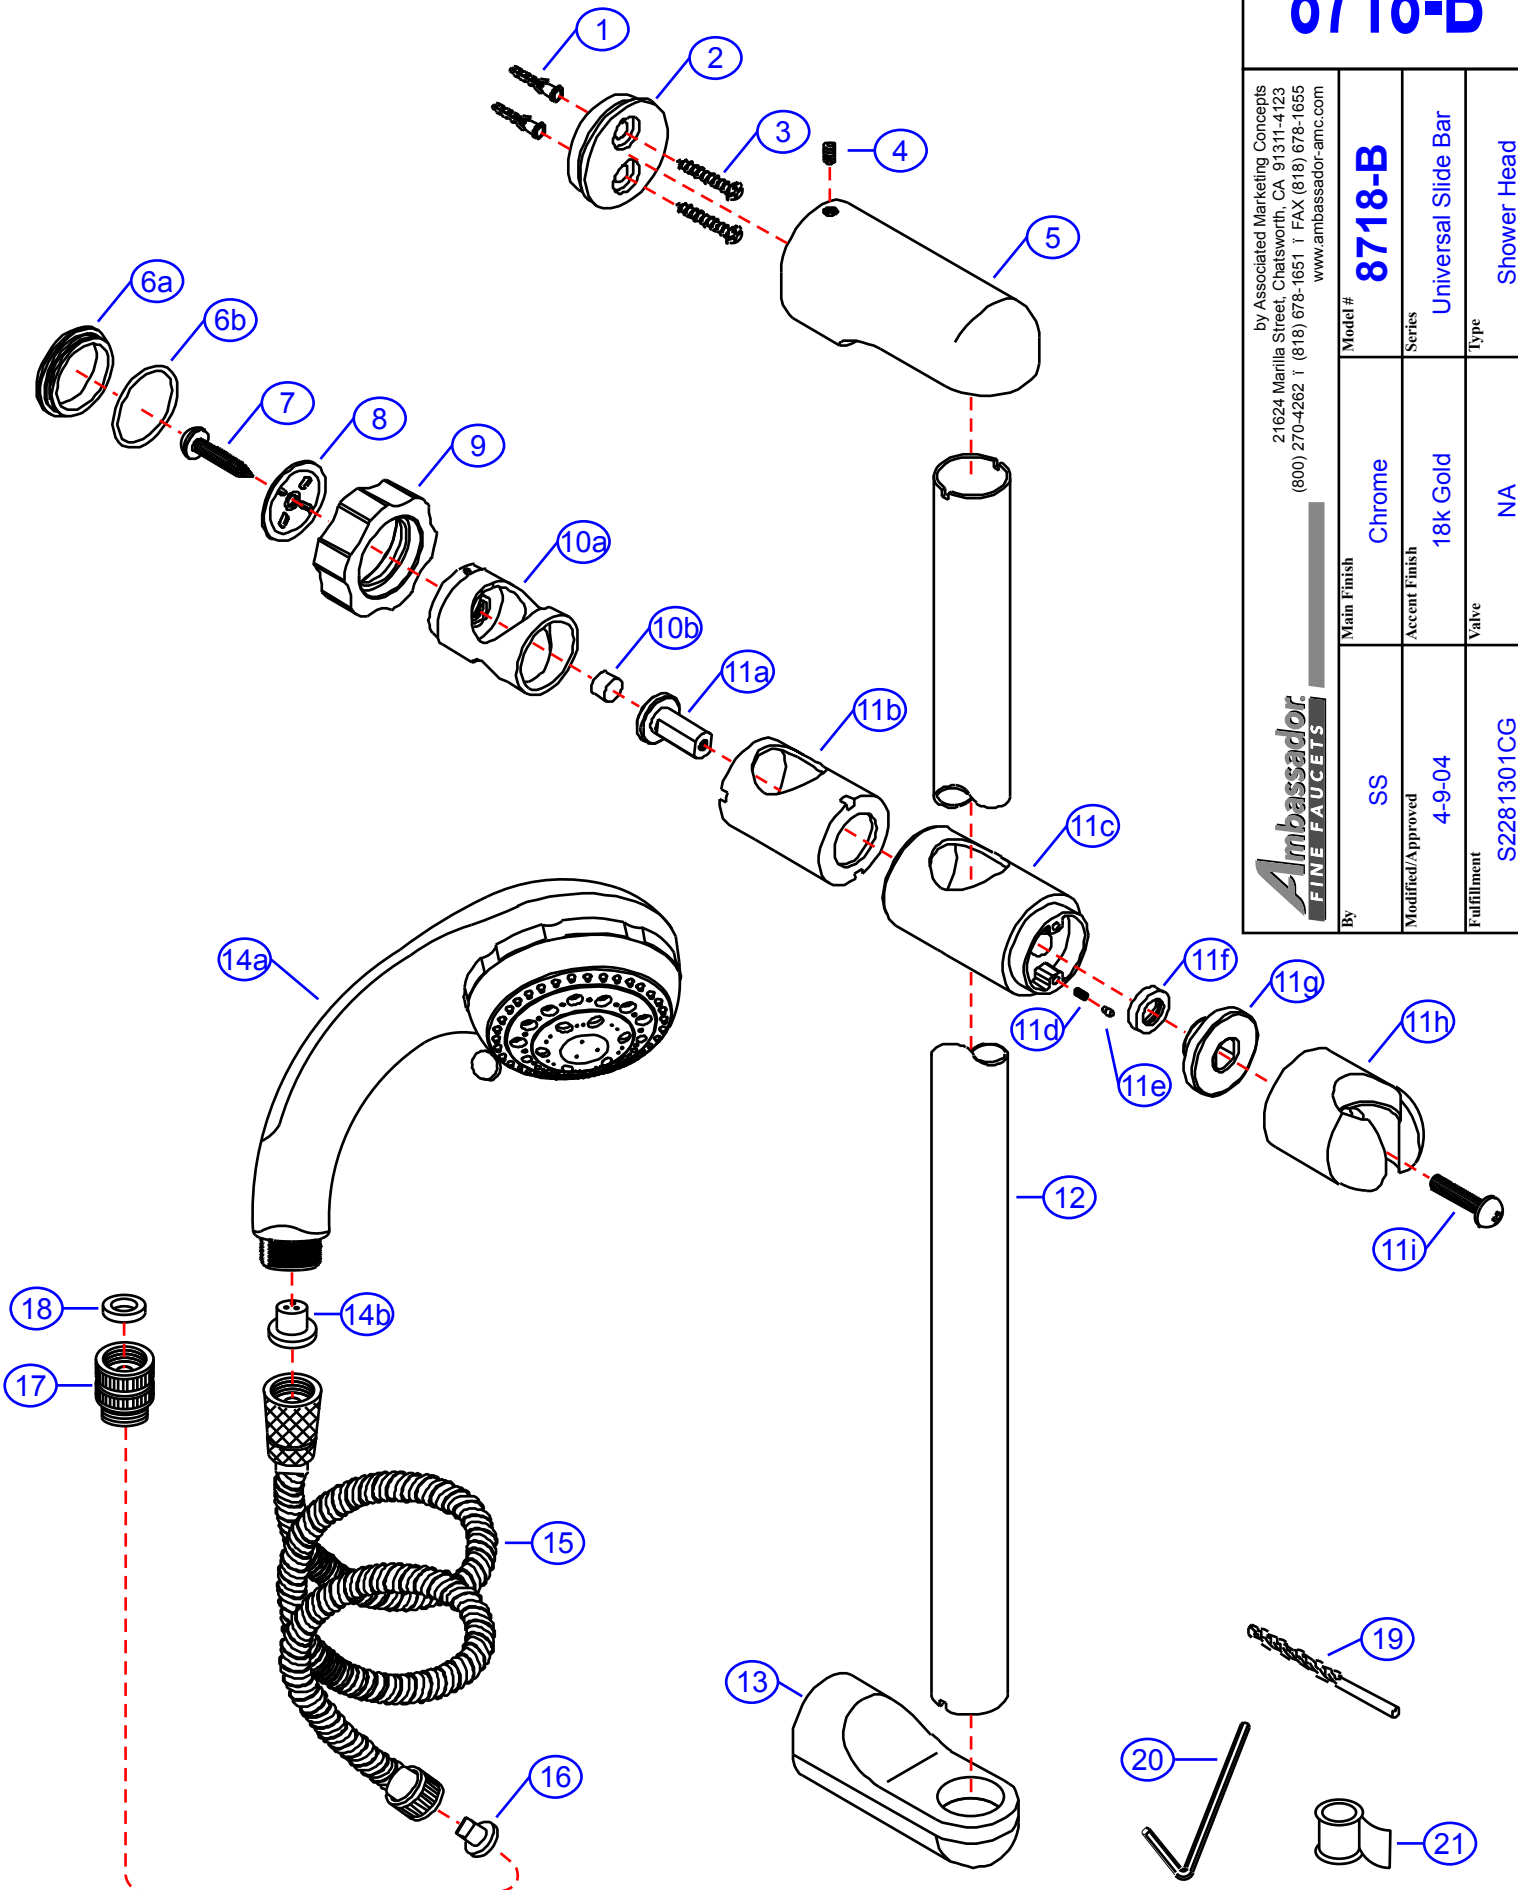

8718-B

by Associated Marketing Concepts
 21624 Marilla Street, Chatsworth, CA 91311-4123
 (800) 270-4262 | (818) 678-1651 | FAX (818) 678-1655
 www.ambassador-amc.com

Ambassador
 FINE FAUCETS

Model #	8718-B		
Series	Universal Slide Bar		
Type	Shower Head		
Main Finish	Chrome	By	SS
Accent Finish	18k Gold	Modified/Approved	4-9-04
Valve	NA	Fulfillment	S2281301CG

8718-B

Universal Slide Bar- CG

#	Description	Quantity	Part #	Finish
1	Screw Molly	4	E-291001	Plastic
2	Bracket	2	E-112319	Metal
3	Screws	4	E-075094	Metal
4	Set Screw	2	E-008003	Metal
5	Post (Top)	1	E-112046CP	Chrome
6	Cap (Assembled)	1	G-A90722CP	Chrome
6a	Cap	1	E-028085CP*	Chrome
6b	O-Ring	1	E-063008	Rubber
7	Screw	1	E-075095	Metal
8	Disc	1	E-112331	Metal
9	Knob	1	E-069097GP	Gold
10	Sleeve (Assembled)	1	EA-663751	Plastic
10a	Sleeve	1	E-052010*	Plastic
10b	Friction Pad	1	E-068115*	Rubber
11	Slide Bar Bracket (Assembled)	1	EA-112202CP	Chrome
11a	Adapter	1	E-077109CP*	Chrome
11b	Housing	1	E-032035*	Plastic
11c	Body	1	E-112282CP*	Chrome
11d	Spring	2	E-005024*	Metal
11e	Pin	2	E-003006*	Metal
11f	Washer	1	E-060080	Rubber
11g	Coupler	1	E-112041*	Plastic
11h	Holder	1	E-112281CP*	Chrome
11i	Screw	1	E-008183*	Metal
12	Bar	1	E-025016CP	Chrome
13	Post (Bottom)	1	E-112047CP	Chrome
14	8 Function Hand-Held Massager	1	EA-S2281307CG	Chrome/Gold
14a	Massager Head	1	E-537145CG*	Chrome/Gold
14b	Water Restrictor	1	E-112301	Rubber
15	Hose	1	E-134036	Hose
16	Anti-Siphon Device	1	E-112313	Rubber
17	Swivel Nut	1	E-112165CP	Chrome
18	Washer	1	E-058007	Rubber
19	Drill Bit	1	E-290483	Metal
20	Allen Key	1	E-031000	Metal
21	Teflon Tape	1	E-203000	Tape

* Grayed parts are not available individually. "Assembled" item required.