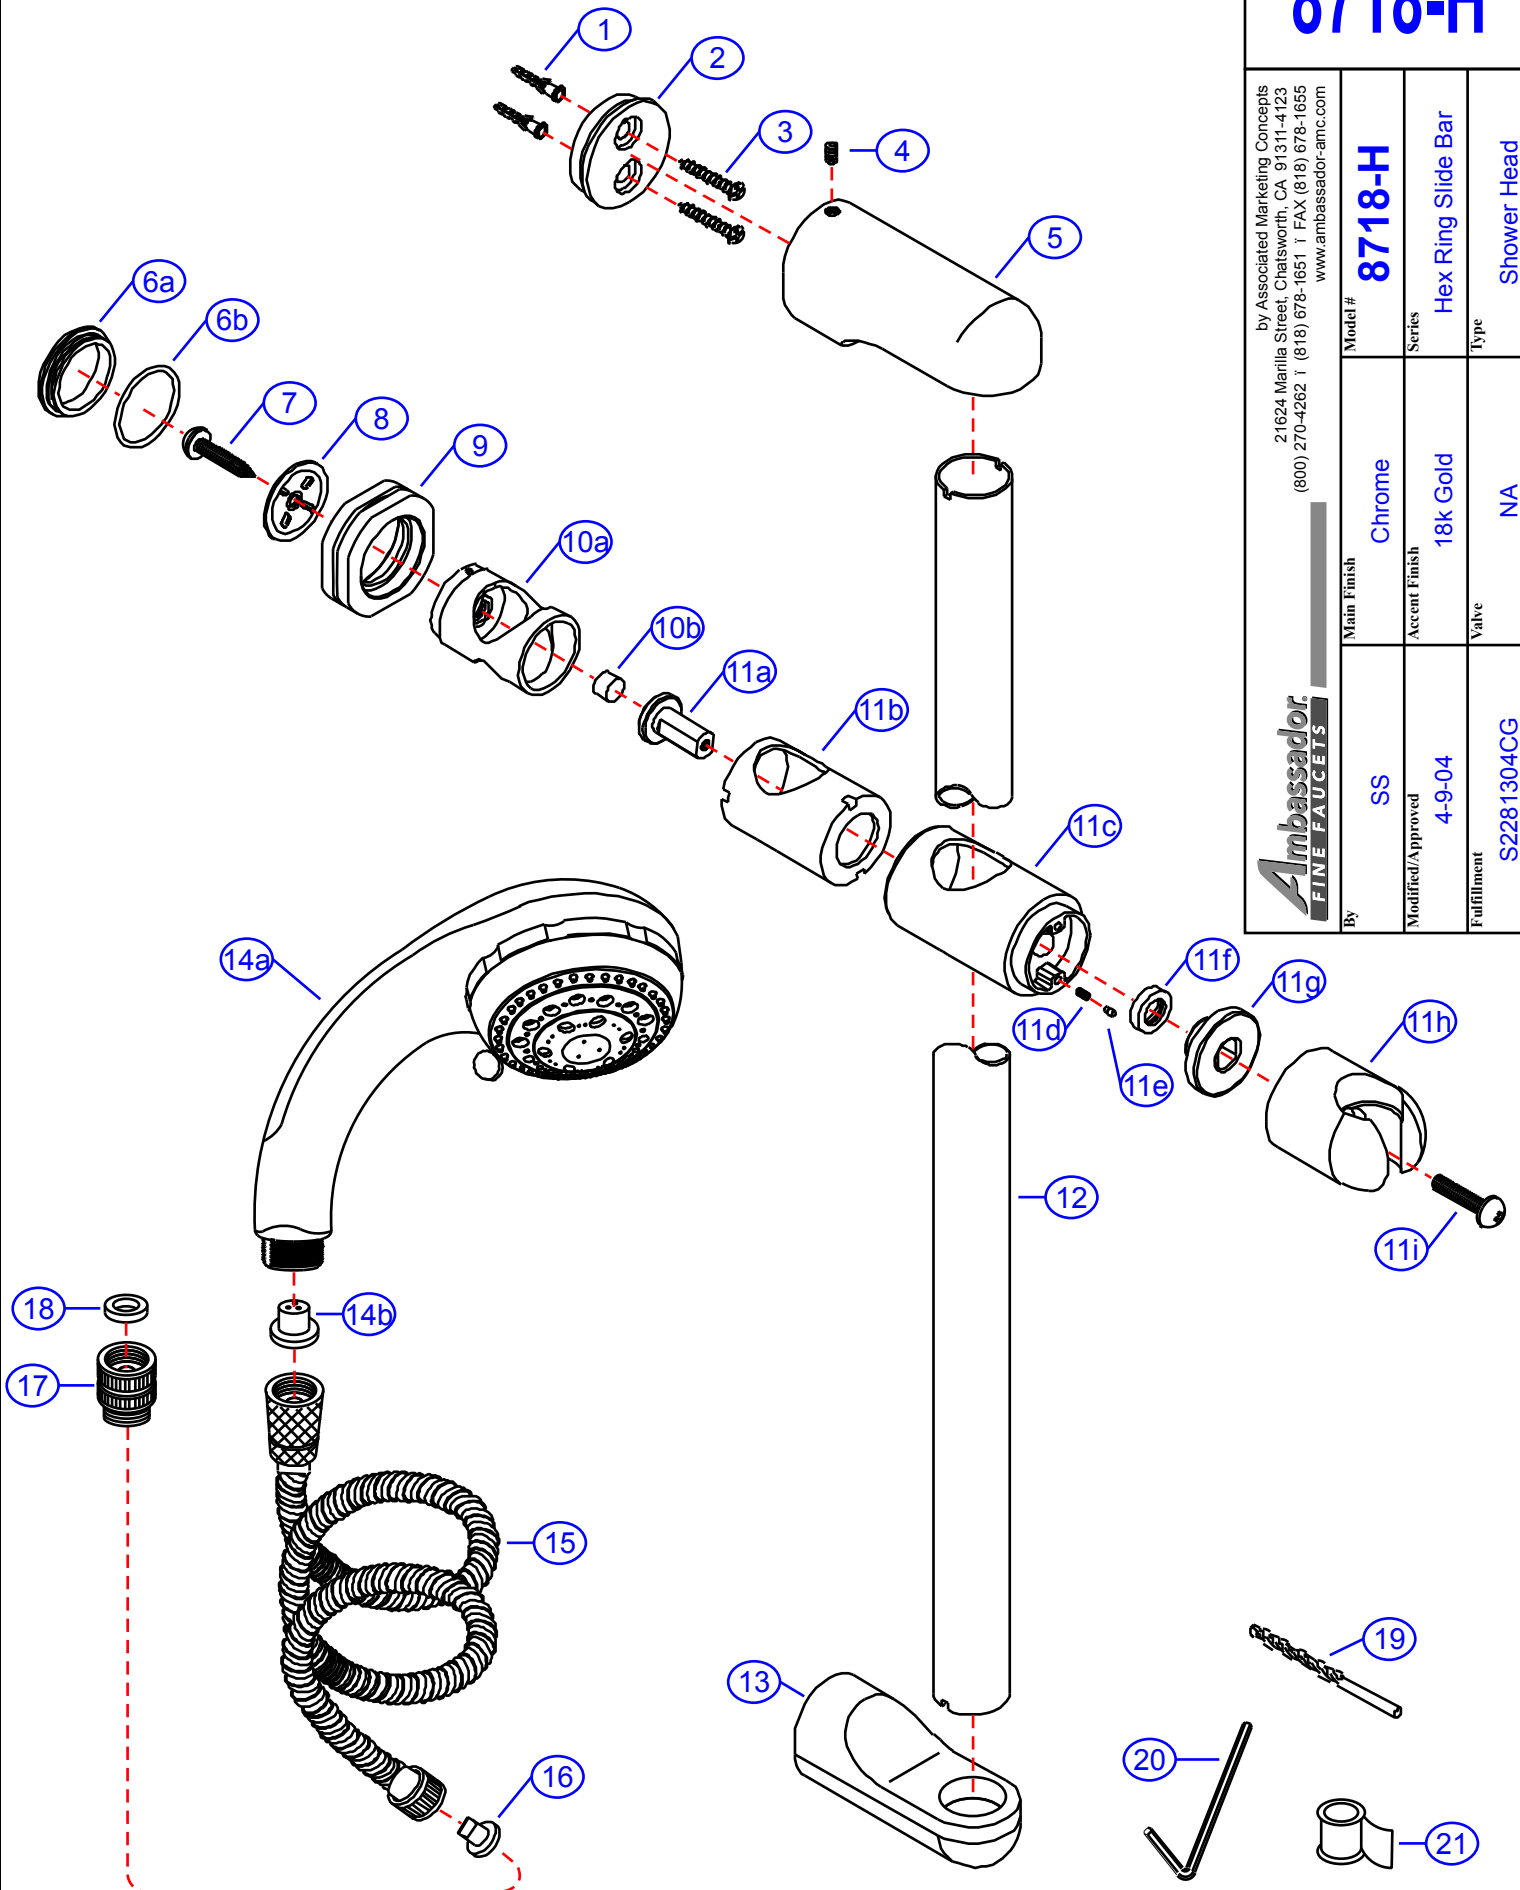

8718-H

by Associated Marketing Concepts
21624 Manilla Street, Chatsworth, CA 91311-4123
(800) 270-4262 | (818) 678-1651 | FAX (818) 678-1655
www.ambassador-amc.com

Ambassador
FINE FAUCETS

Model #	8718-H		
Series	Hex Ring Slide Bar		
Type	Shower Head		
Main Finish	Chrome	By	SS
Accent Finish	18k Gold	Modified/Approved	4-9-04
Valve	NA	Fulfillment	S2281304CG

8718-H

Hex Ring Slide Bar- CG

#	Description	Quantity	Part #	Finish
1	Screw Molly	4	E-291001	Plastic
2	Bracket	2	E-112319	Metal
3	Screws	4	E-075094	Metal
4	Set Screw	2	E-008003	Metal
5	Post (Top)	1	E-112046CP	Chrome
6	Cap (Assembled)	1	G-A90722CP	Chrome
6a	Cap	1	E-028085CP*	Chrome
6b	O-Ring	1	E-063008	Rubber
7	Screw	1	E-075095	Metal
8	Disc	1	E-112331	Metal
9	Knob	1	E-069185GP	Gold
10	Sleeve (Assembled)	1	EA-663751	Plastic
10a	Sleeve	1	E-052010*	Plastic
10b	Friction Pad	1	E-068115*	Rubber
11	Slide Bar Bracket (Assembled)	1	EA-112202CP	Chrome
11a	Adapter	1	E-077109CP*	Chrome
11b	Housing	1	E-032035*	Plastic
11c	Body	1	E-112282CP*	Chrome
11d	Spring	2	E-005024*	Metal
11e	Pin	2	E-003006*	Metal
11f	Washer	1	E-060080	Rubber
11g	Coupler	1	E-112041*	Plastic
11h	Holder	1	E-112281CP*	Chrome
11i	Screw	1	E-008183*	Metal
12	Bar	1	E-025016CP	Chrome
13	Post (Bottom)	1	E-112047CP	Chrome
14	8 Function Hand-Held Massager	1	EA-S2281307CG	Chrome/Gold
14a	Massager Head	1	E-537145CG*	Chrome/Gold
14b	Water Restrictor	1	E-112301	Rubber
15	Hose	1	E-134036	Hose
16	Anti-Siphon Device	1	E-112313	Rubber
17	Swivel Nut	1	E-112165CP	Chrome
18	Washer	1	E-058007	Rubber
19	Drill Bit	1	E-290483	Metal
20	Allen Key	1	E-031000	Metal
21	Teflon Tape	1	E-203000	Tape

* Grayed parts are not available individually. "Assembled" item required.