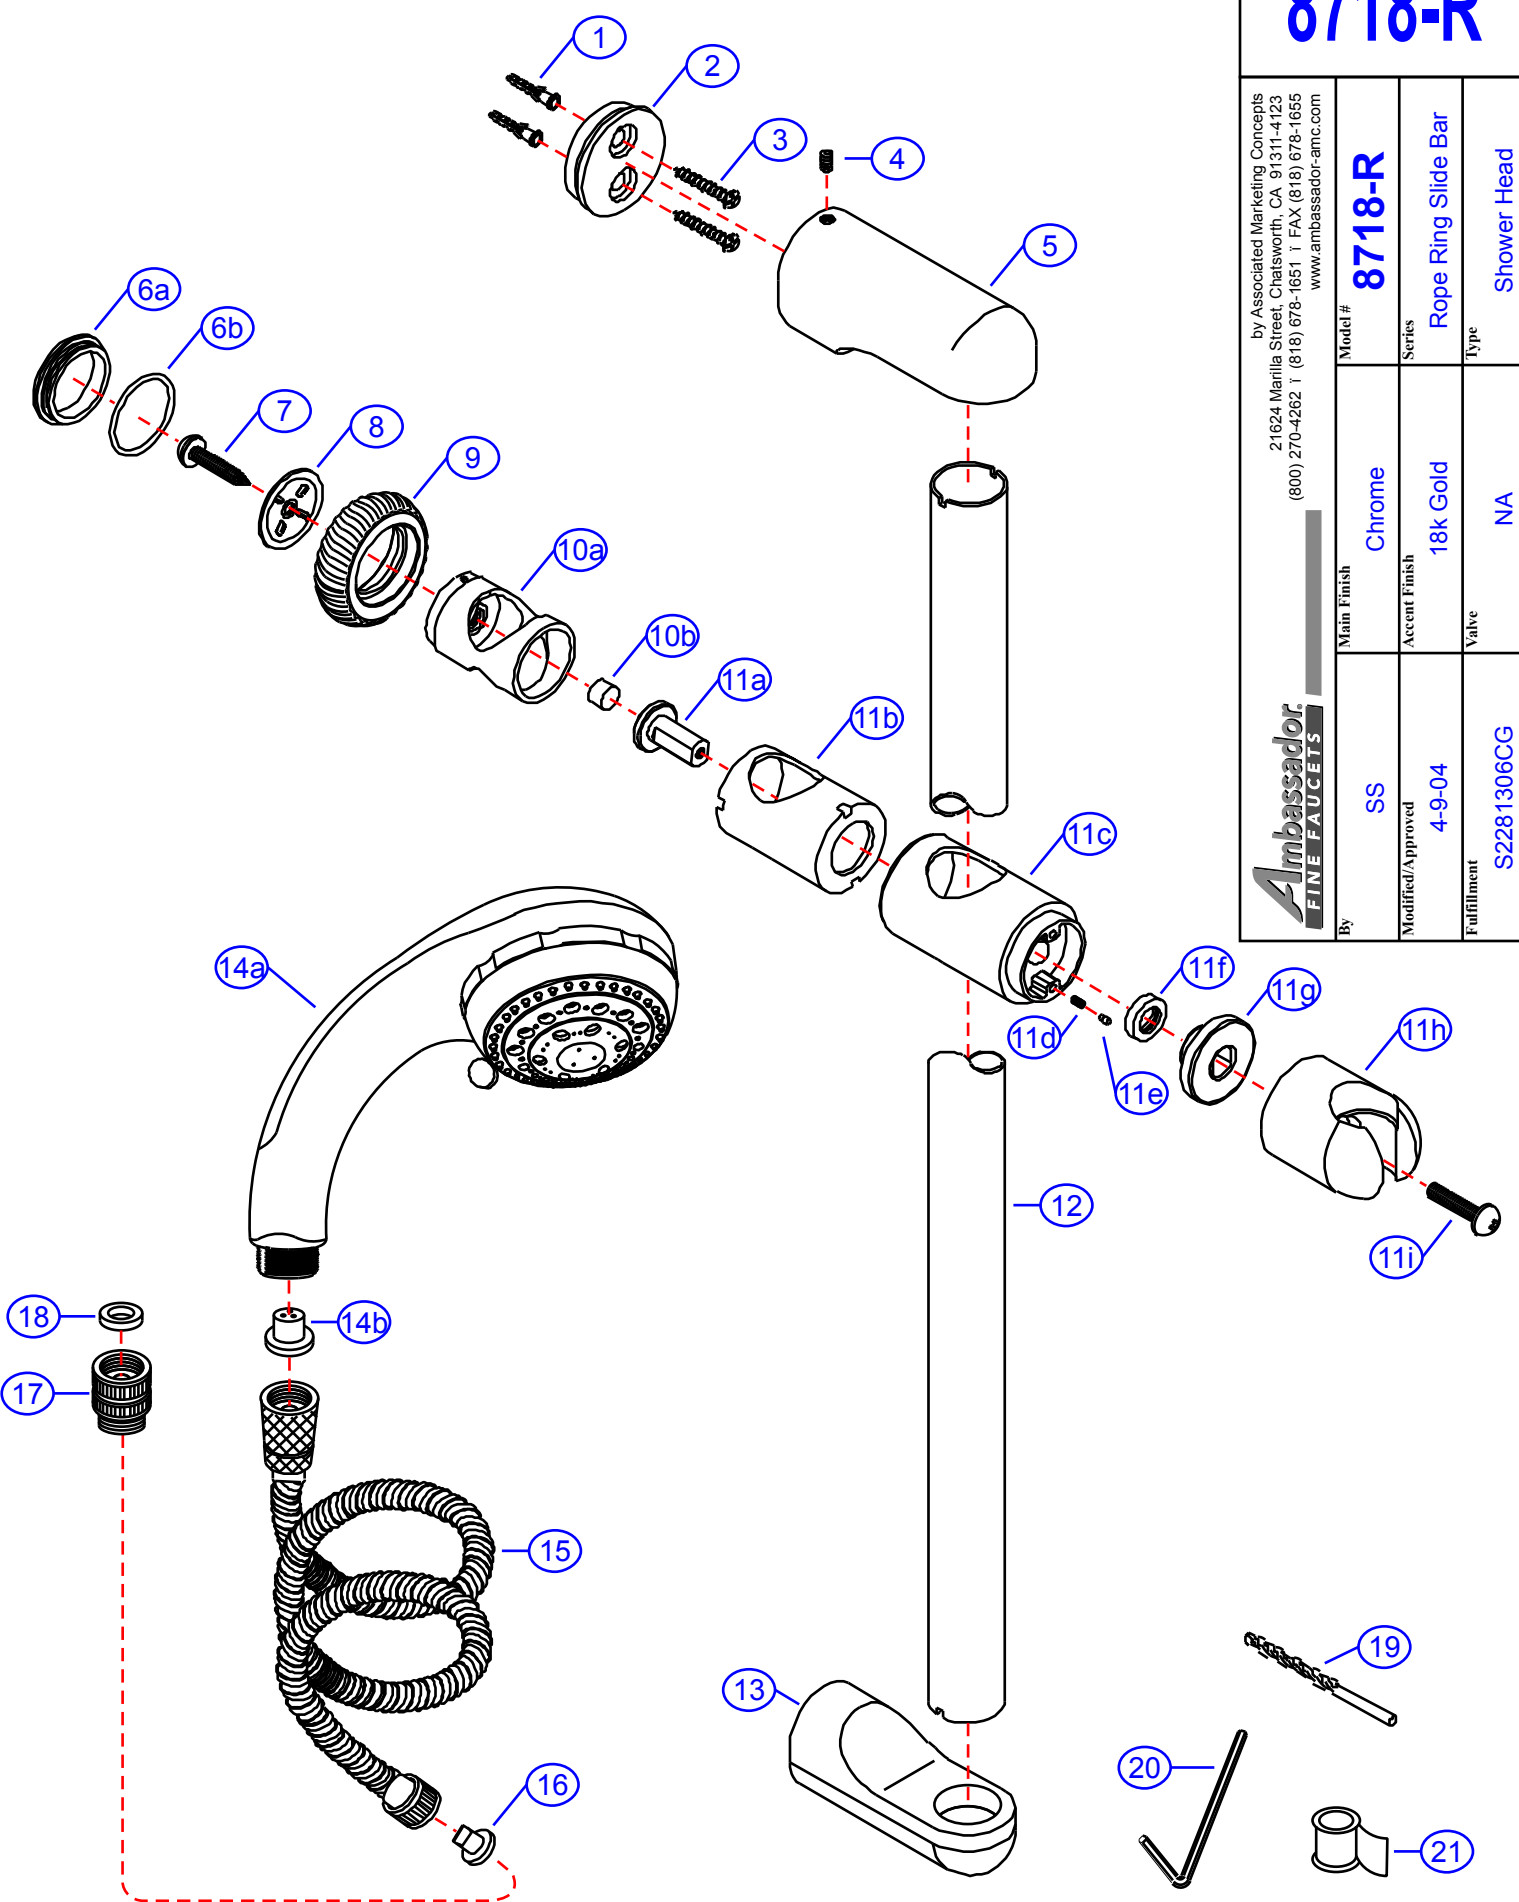

8718-R

by Associated Marketing Concepts
 21624 Manilla Street, Chatsworth, CA 91311-4123
 (800) 270-4262 | (818) 678-1651 | FAX (818) 678-1655
 www.ambassador-amc.com

Model #	8718-R		
Series	Rope Ring Slide Bar		
Type	Shower Head		
Main Finish	Chrome		
Accent Finish	18k Gold		
By	SS		
Modified/Approved	4-9-04		
Fulfillment	S2281306CG		
Valve	NA		

8718-R

Rope Ring Slide Bar- CG

#	Description	Quantity	Part #	Finish
1	Screw Molly	4	E-291001	Plastic
2	Bracket	2	E-112319	Metal
3	Screws	4	E-075094	Metal
4	Set Screw	2	E-008003	Metal
5	Post (Top)	1	E-112046CP	Chrome
6	Cap (Assembled)	1	G-A90722CP	Chrome
6a	Cap	1	E-028085CP*	Chrome
6b	O-Ring	1	E-063008	Rubber
7	Screw	1	E-075095	Metal
8	Disc	1	E-112331	Metal
9	Knob	1	E-079018GP	Gold
10	Sleeve (Assembled)	1	EA-663751	Plastic
10a	Sleeve	1	E-052010*	Plastic
10b	Friction Pad	1	E-068115*	Rubber
11	Slide Bar Bracket (Assembled)	1	EA-112202CP	Chrome
11a	Adapter	1	E-077109CP*	Chrome
11b	Housing	1	E-032035*	Plastic
11c	Body	1	E-112282CP*	Chrome
11d	Spring	2	E-005024*	Metal
11e	Pin	2	E-003006*	Metal
11f	Washer	1	E-060080	Rubber
11g	Coupler	1	E-112041*	Plastic
11h	Holder	1	E-112281CP*	Chrome
11i	Screw	1	E-008183*	Metal
12	Bar	1	E-025016CP	Chrome
13	Post (Bottom)	1	E-112047CP	Chrome
14	8 Function Hand-Held Massager	1	EA-S2281307CG	Chrome/Gold
14a	Massager Head	1	E-537145CG*	Chrome/Gold
14b	Water Restrictor	1	E-112301	Rubber
15	Hose	1	E-134036	Hose
16	Anti-Siphon Device	1	E-112313	Rubber
17	Swivel Nut	1	E-112165CP	Chrome
18	Washer	1	E-058007	Rubber
19	Drill Bit	1	E-290483	Metal
20	Allen Key	1	E-031000	Metal
21	Teflon Tape	1	E-203000	Tape

* Grayed parts are not available individually. "Assembled" item required.