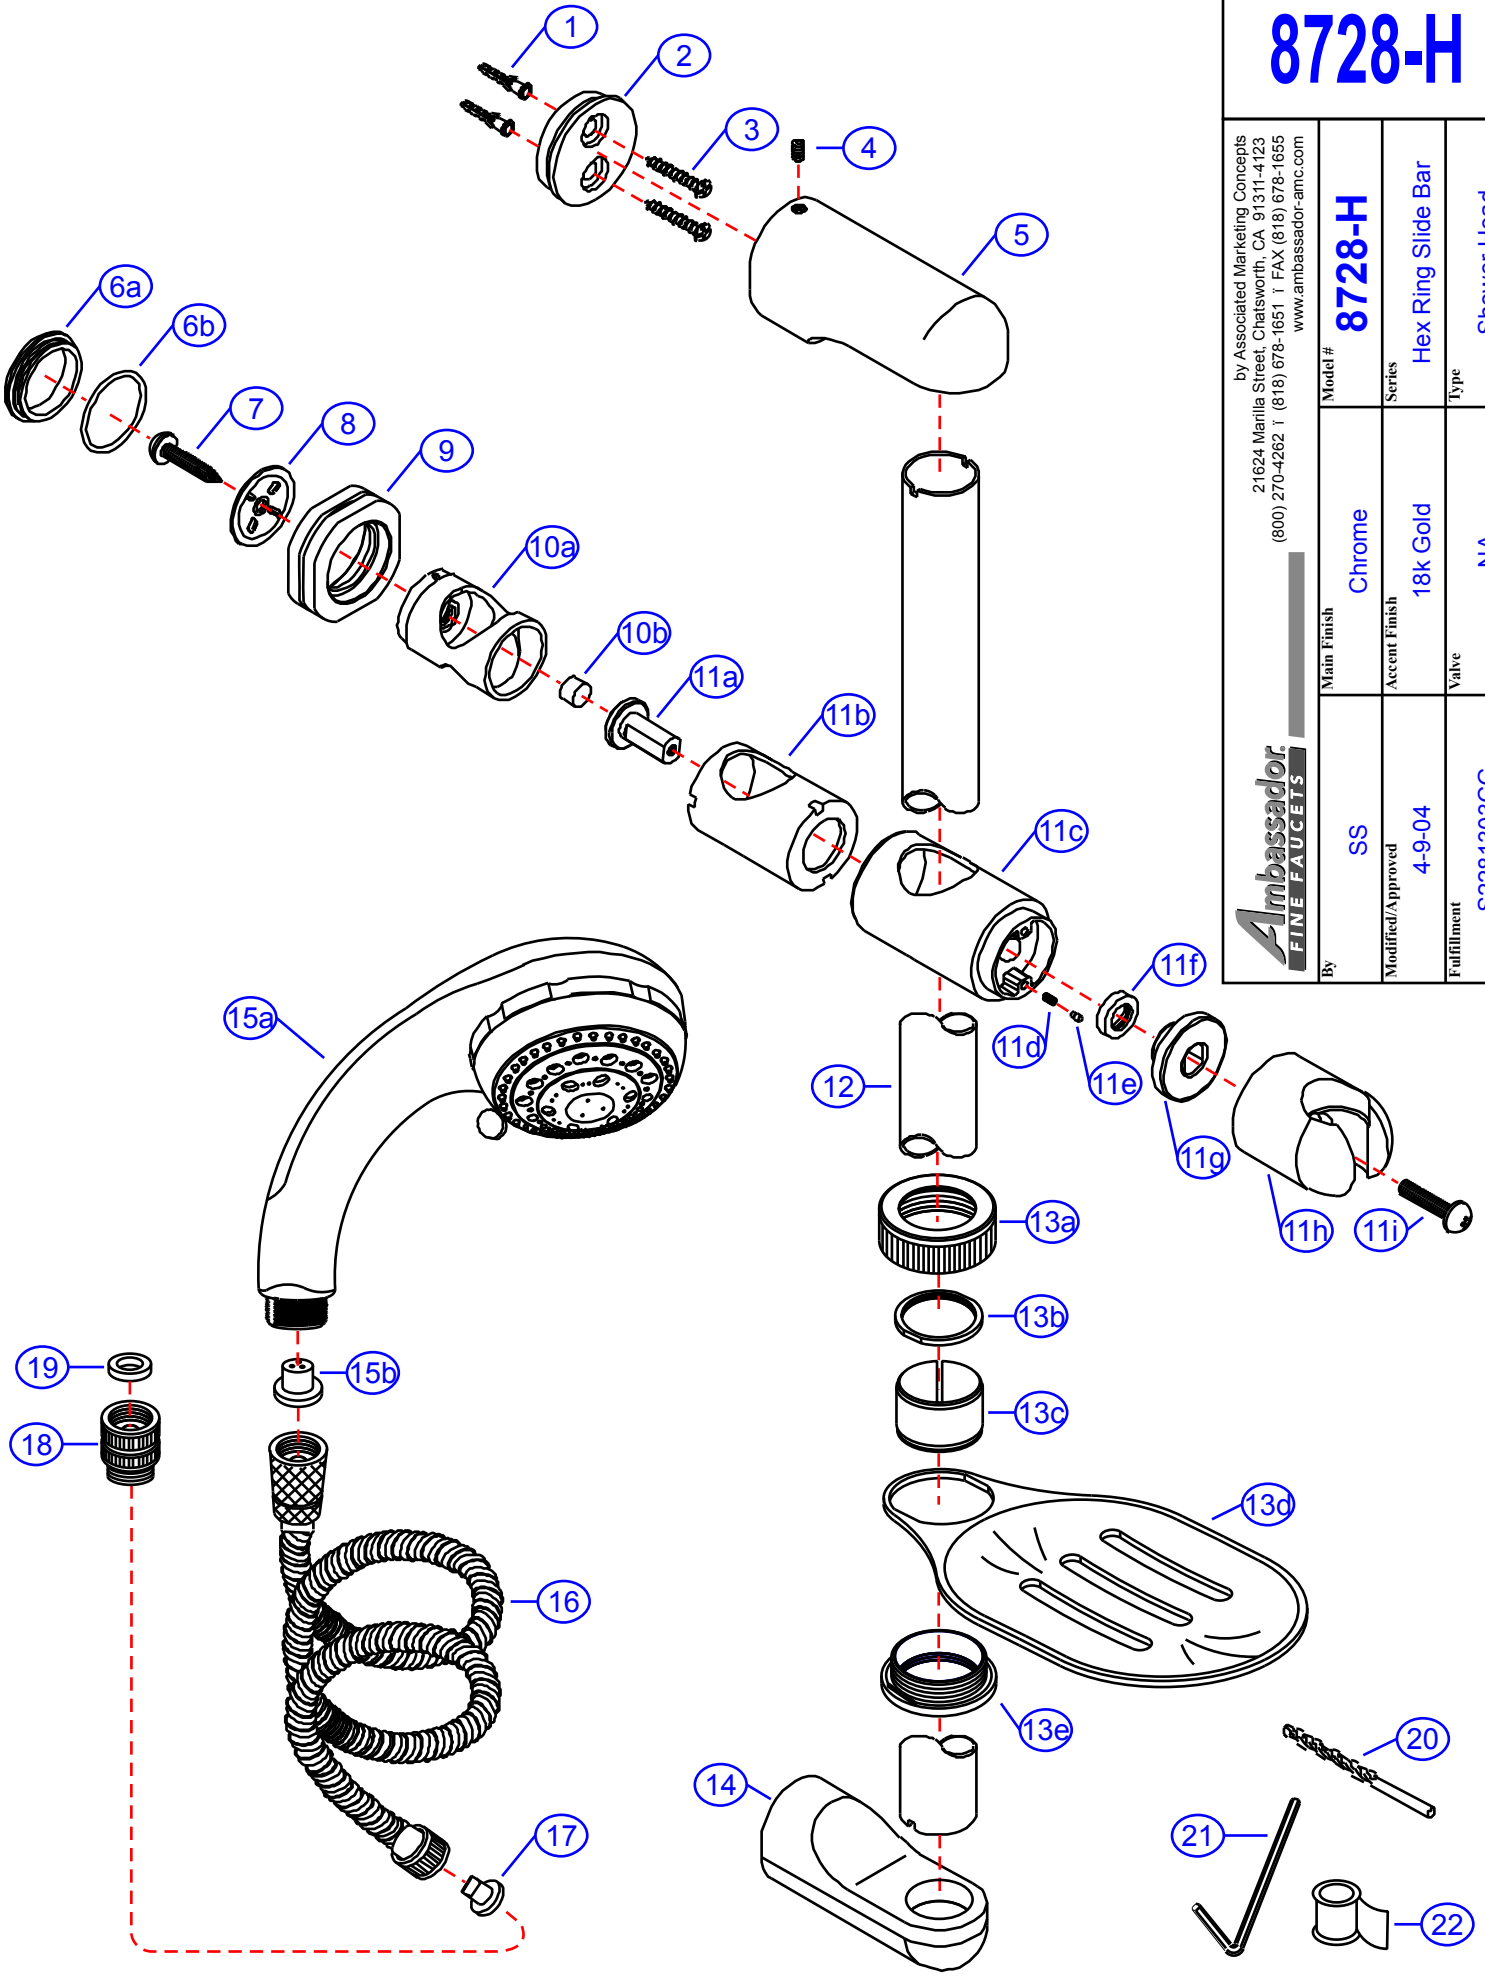

8728-H

by Associated Marketing Concepts
 21624 Marilla Street, Chatsworth, CA 91311-4123
 (800) 270-4262 | (818) 678-1651 | FAX (818) 678-1655
 www.ambassador-amc.com

Model #	8728-H		
Series	Hex Ring Slide Bar		
Type	Shower Head		
Main Finish	Chrome	By	SS
Accent Finish	18k Gold	Modified/Approved	4-9-04
Valve	NA	Fulfillment	S2281303CG

8728-H

Hex Ring Slide Bar- CG

#	Description	Quantity	Part #	Finish
1	Screw Molly	4	E-291001	Plastic
2	Bracket	2	E-112319	Metal
3	Screws	4	E-075094	Metal
4	Set Screw	2	E-008003	Metal
5	Post (Top)	1	E-112046CP	Chrome
6	Cap (Assembled)	1	G-A90722CP	Chrome
6a	Cap	1	E-028085CP*	Chrome
6b	O-Ring	1	E-063008	Rubber
7	Screw	1	E-075095	Metal
8	Disc	1	E-112331	Metal
9	Knob	1	E-069185GP	Gold
10	Sleeve (Assembled)	1	EA-663751	Plastic
10a	Sleeve	1	E-052010*	Plastic
10b	Friction Pad	1	E-068115*	Rubber
11	Slide Bar Bracket (Assembled)	1	EA-112202CP	Chrome
11a	Adapter	1	E-077109CP*	Chrome
11b	Housing	1	E-032035*	Plastic
11c	Body	1	E-112282CP*	Chrome
11d	Spring	2	E-005024*	Metal
11e	Pin	2	E-003006*	Metal
11f	Washer	1	E-060080	Rubber
11g	Coupler	1	E-112041*	Plastic
11h	Holder	1	E-112281CP*	Chrome
11i	Screw	1	E-008183*	Metal
12	Bar	1	E-025016CP	Chrome
13	Soap Dish	1	8701-B	Chrome/Gold
13a	Lock Nut	1	E-070146GP*	Gold
13b	Packing	1	E-070147CP*	Chrome
13c	Sleeve	1	E-032045*	Plastic
13d	Dish	1	E-255060CP*	Chrome
13e	Base	1	E-070145GP*	Gold
14	Post (Bottom)	1	E-112047CP	Chrome
15	8 Function Hand-Held Massager	1	EA-S2281307CG	Chrome/Gold
15a	Massager Head	1	E-537145CG*	Chrome/Gold
15b	Water Restrictor	1	E-112301	Rubber
16	Hose	1	E-134036	Hose
17	Anti-Siphon Device	1	E-112313	Rubber
18	Swivel Nut	1	E-112165CP	Chrome
19	Washer	1	E-058007	Rubber
20	Drill Bit	1	E-290483	Metal
21	Allen Key	1	E-031000	Metal
22	Teflon Tape	1	E-203000	Tape

* Grayed parts are not available individually. "Assembled" item required.