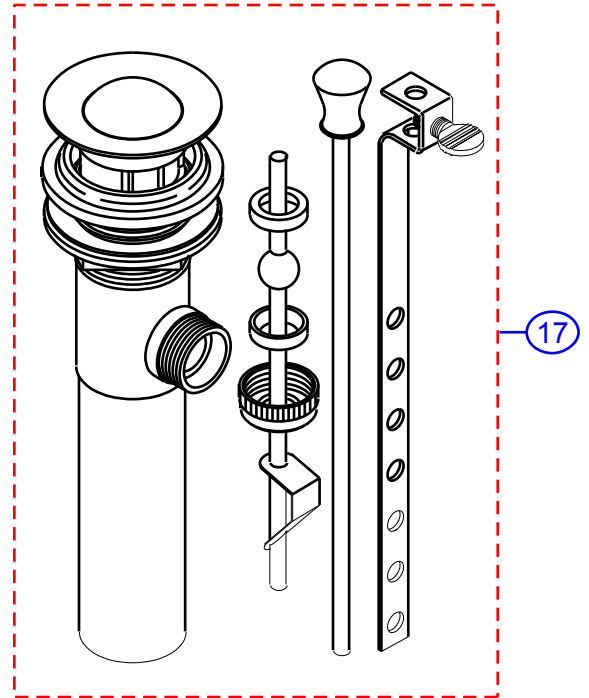

101-C

by Associated Marketing Concepts
 21624 Manilla Street, Chatsworth, CA 91311-4123
 (800) 270-4262 • (818) 678-1651 • FAX (818) 678-1655
 www.ambassador-amc.com

By	SS	Main Finish	18k Gold	Model #	101-C
Modified/Approved	7-6-04	Accent Finish	Acrylic	Series	Crystal
Fulfillment	F60C3200GP	Valve	Ceramic Disk	Type	Wet Bar

101-C

Crystal Wet Bar- CD/GP

#	Description	Quantity	Part #	Finish
1	Crystal 4" Handle (Hot)	1	EA-662777HGP	Gold/Acrylic
	Crystal 4" Handle (Cold)	1	EA-662777CGP	Gold/Acrylic
1a	Cap "H"	1	E-206041HGP	Gold
	Cap "C"	1	E-206041CGP	Gold
1b	Screw	2	E-008044CP	Metal
1c	Handle Tip	2	E-109003GP	Gold
1d	Handle Rod	2	E-017045GP	Gold
1e	Handle (Crystal)	2	E-108034	Acrylic
1f	Spacer	2	E-107034GP	Gold
1g	Canopy (Hot)	1	E-018019HGP	Gold
	Canopy (Cold)	1	E-018019CGP	Gold
2	Retainer Nut	2	E-016002	Brass
3	Packing Ring	2	E-200013	Plastic
4	Cartridge (Hot)	1	E-507003NH	Ceramic Disc
	Cartridge (Cold)	1	E-507003NC	Ceramic Disc
5	Aerator	1	E-500012NGP	Gold
6	Spout	1	E-100019NGP	Gold
7	O-Ring	2	E-004079N	Rubber
8	Bonnet	1	E-000002NGP	Gold
9	Wire Clip	1	E-012005	Metal
10	O-Ring	1	E-004035N	Rubber
11	Cover Plate	1	E-007053GP	Gold
12	Valve Body	1	E-002028N	Brass
13	Screw	2	E-008017CP	Chrome
14	Gasket	1	E-011012	Plastic
15	Thumb Screw	2	E-009007	Plastic
16	Connector Nuts	2	E-009016	Brass
17	Drain Kit (see "Drains" for parts)	1	EA-505039GP	Gold