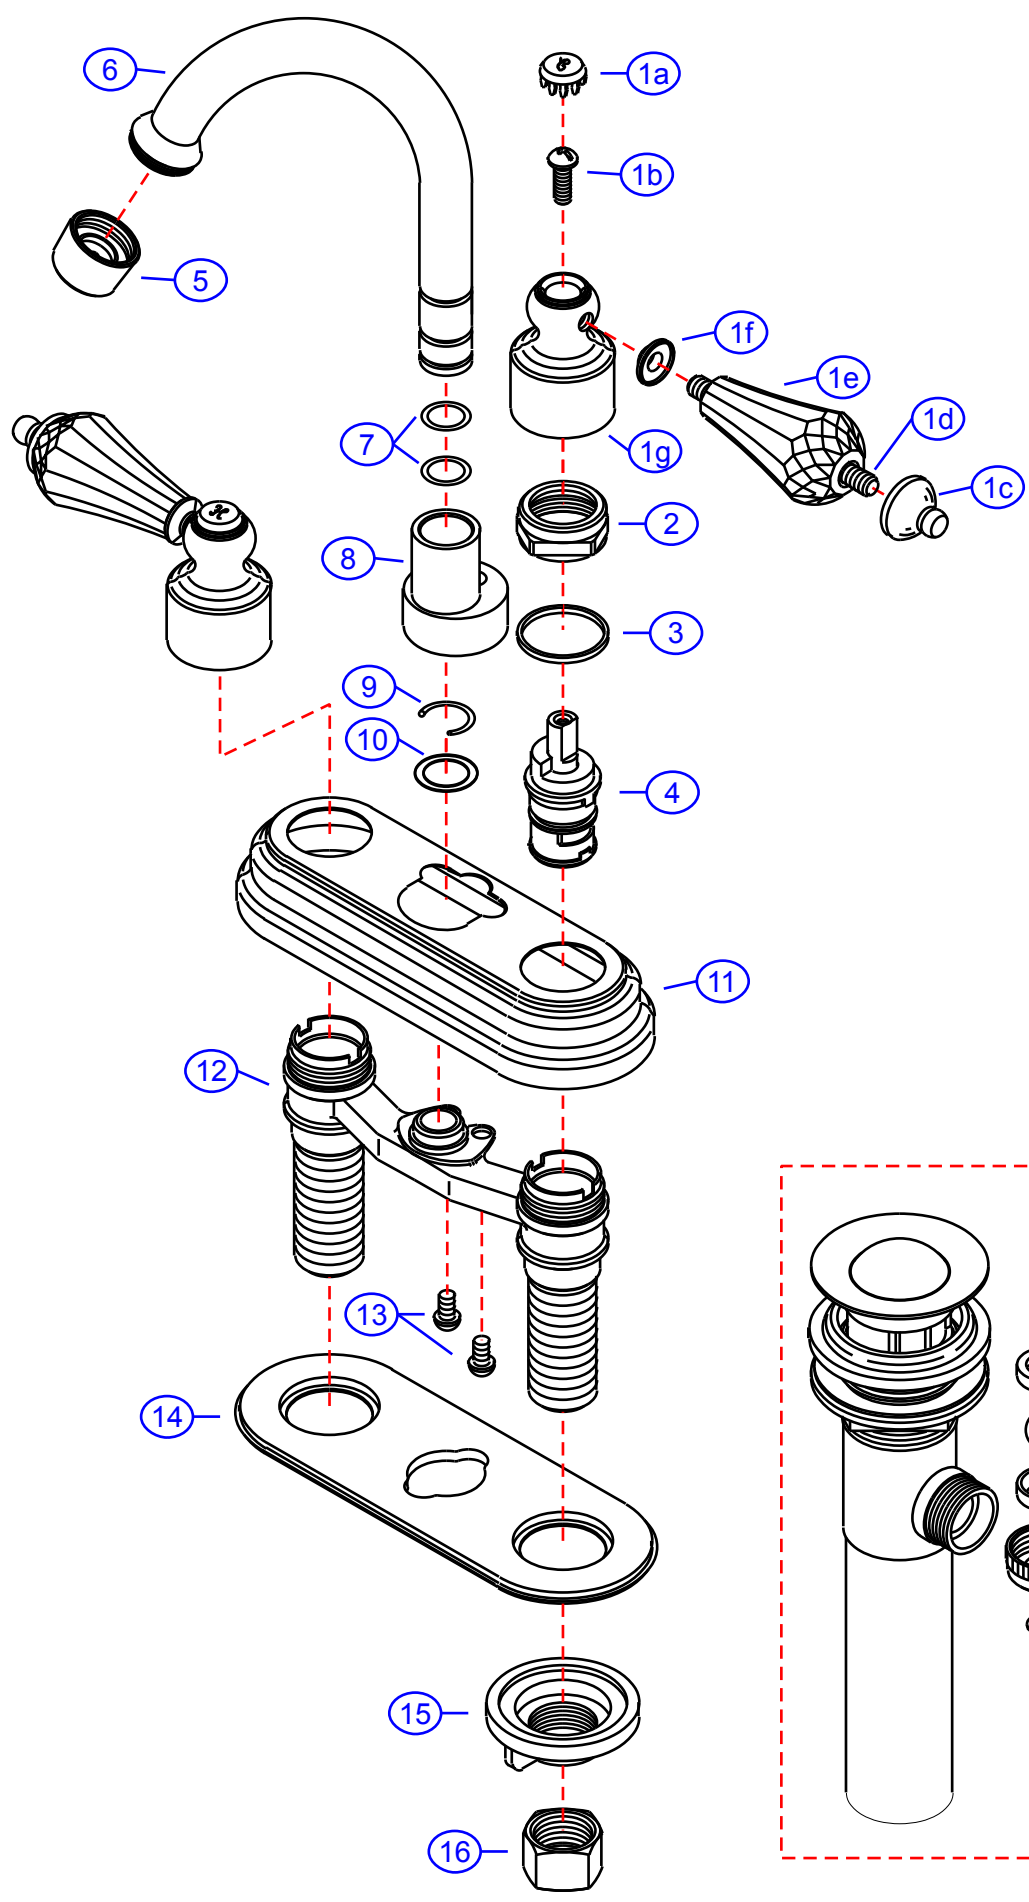

101-C

by Associated Marketing Concepts
 21624 Manilla Street, Chatsworth, CA 91311-4123
 (800) 270-4262 • (818) 678-1651 • FAX (818) 678-1655
 www.ambassador-amc.com

By	SS	Main Finish	18k Gold	Model #	101-C
Modified/Approved	7-6-04	Accent Finish	Acrylic	Series	Crystal
Fulfillment	F60C3200GP	Valve	Ceramic Disk	Type	Wet Bar

101-C

Crystal Wet Bar- CD/GP

#	Description	Quantity	Part #	Finish
1	Crystal 4" Handle (Hot)	1	EA-662777HGP	Gold/Acrylic
	Crystal 4" Handle (Cold)	1	EA-662777CGP	Gold/Acrylic
1a	Cap "H"	1	E-206041HGP	Gold
	Cap "C"	1	E-206041CGP	Gold
1b	Screw	2	E-008044CP	Metal
1c	Handle Tip	2	E-109003GP	Gold
1d	Handle Rod	2	E-017045GP	Gold
1e	Handle (Crystal)	2	E-108034	Acrylic
1f	Spacer	2	E-107034GP	Gold
1g	Canopy (Hot)	1	E-018019HGP	Gold
	Canopy (Cold)	1	E-018019CGP	Gold
2	Retainer Nut	2	E-016002	Brass
3	Packing Ring	2	E-200013	Plastic
4	Cartridge (Hot)	1	E-507003NH	Ceramic Disc
	Cartridge (Cold)	1	E-507003NC	Ceramic Disc
5	Aerator	1	E-500012NGP	Gold
6	Spout	1	E-100019NGP	Gold
7	O-Ring	2	E-004079N	Rubber
8	Bonnet	1	E-000002NGP	Gold
9	Wire Clip	1	E-012005	Metal
10	O-Ring	1	E-004035N	Rubber
11	Cover Plate	1	E-007053GP	Gold
12	Valve Body	1	E-002028N	Brass
13	Screw	2	E-008017CP	Chrome
14	Gasket	1	E-011012	Plastic
15	Thumb Screw	2	E-009007	Plastic
16	Connector Nuts	2	E-009016	Brass
17	Drain Kit (see "Drains" for parts)	1	EA-505039GP	Gold