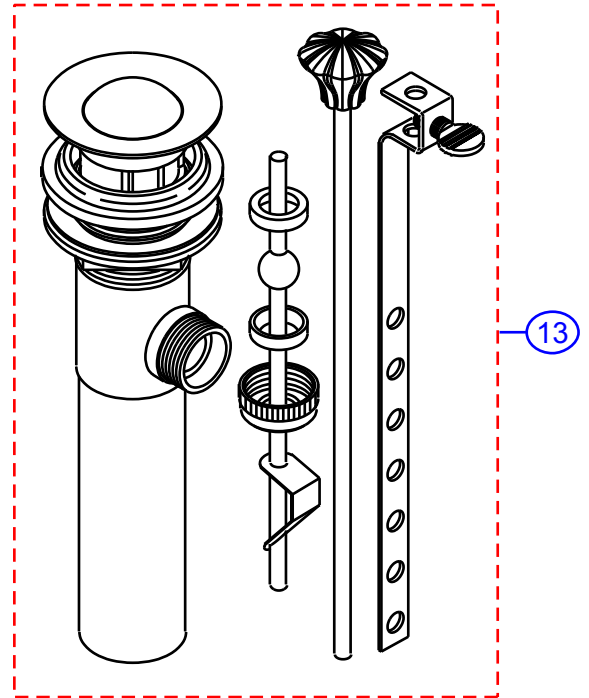

By	SS	Main Finish	18k Gold	Model #	101-L
Modified/Approved	7-6-04	Accent Finish	White Porcelain	Series	Lotus
Fulfillment	xxxxGW	Valve	Ceramic Disk	Type	Wet Bar

## Lotus Wet Bar- CD/GP

#	Description	Quantity	Part #	Finish
1	Lotus 4" Handle (Hot)	1	EA-662778HGP	Gold/Porcelain
	Lotus 4" Handle (Cold)	1	EA-662778CGP	Gold/Porcelain
1a	Cap "H"	1	E-206041HGP	Gold
	Cap "C"	1	E-206041CGP	Gold
1b	Screw	2	E-008044CP	Metal
1c	Handle Tip	2	E-109003GP	Gold
1d	Handle Rod	2	E-017045	Brass
1e	Handle (Lotus)	2	E-108028WH	Porcelain
1f	Spacer	2	E-107034GP	Gold
1g	Canopy (Hot)	1	E-018019HGP	Gold
	Canopy (Cold)	1	E-018019CGP	Gold
2	Retainer Nut	2	E-016002	Brass
3	Packing Ring	2	E-200013	Plastic
4	Cartridge (Hot)	1	E-507003NH	Ceramic Disc
	Cartridge (Cold)	1	E-507003NC	Ceramic Disc
5	Aerator	1	E-500012NGP	Gold
6	Spout	1	E-100019NGP	Gold
7	O-Ring	2	E-004079N	Rubber
8	Bonnet	1	E-000002NGP	Gold
9	Wire Clip	1	E-012005	Metal
10	O-Ring	1	E-004035N	Rubber
11	Cover Plate	1	E-007053GP	Gold
12	Valve Body	1	E-002028N	Brass
13	Screw	2	E-008017CP	Chrome
14	Gasket	1	E-011012	Plastic
15	Thumb Screw	2	E-009007	Plastic
16	Connector Nuts	2	E-009016	Brass
17	Drain Kit (see "Drains" for parts)	1	EA-505009GP	Gold/Porcelain