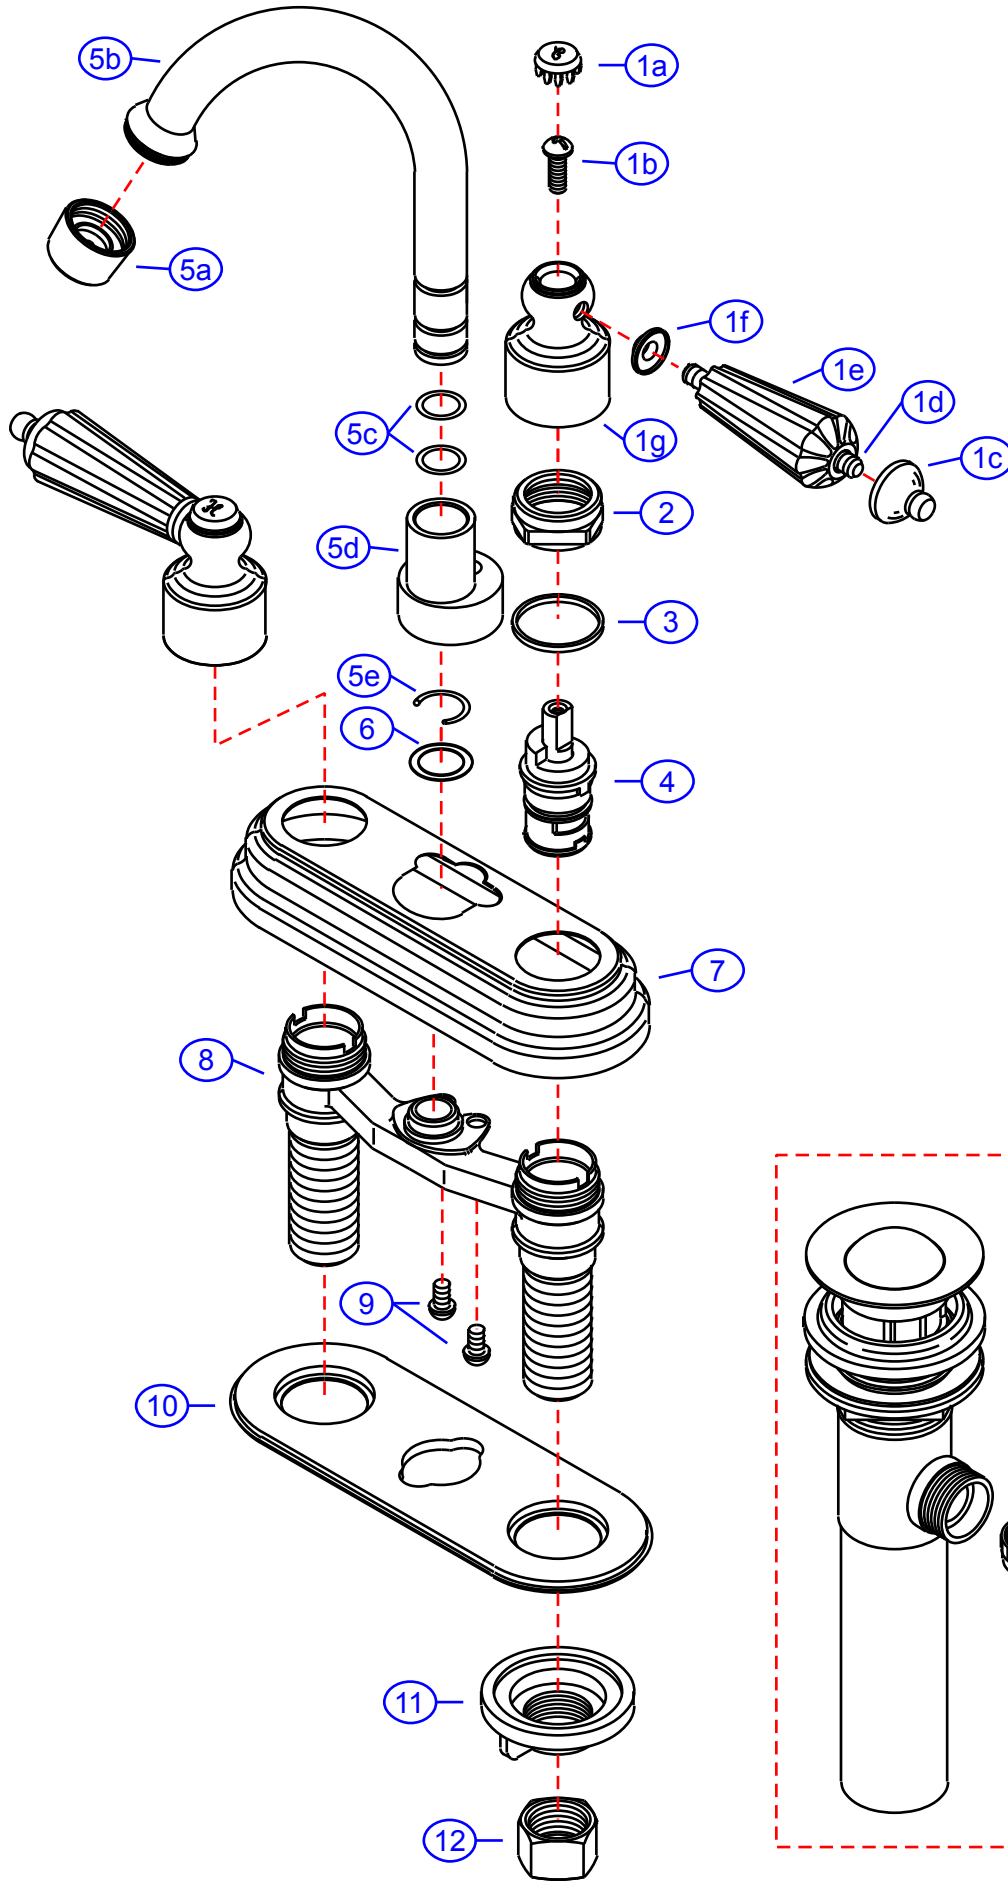

By	SS	Main Finish	18k Gold	Model #	101-L
Modified/Approved	7-6-04	Accent Finish	White Porcelain	Series	Lotus
Fulfillment	xxxxGW	Valve	Ceramic Disk	Type	Wet Bar

## Lotus Wet Bar- CD/GP

#	Description	Quantity	Part #	Finish
1	Lotus 4" Handle (Hot)	1	EA-662778HGP	Gold/Porcelain
	Lotus 4" Handle (Cold)	1	EA-662778CGP	Gold/Porcelain
1a	Cap "H"	1	E-206041HGP	Gold
	Cap "C"	1	E-206041CGP	Gold
1b	Screw	2	E-008044CP	Metal
1c	Handle Tip	2	E-109003GP	Gold
1d	Handle Rod	2	E-017045	Brass
1e	Handle (Lotus)	2	E-108028WH	Porcelain
1f	Spacer	2	E-107034GP	Gold
1g	Canopy (Hot)	1	E-018019HGP	Gold
	Canopy (Cold)	1	E-018019CGP	Gold
2	Retainer Nut	2	E-016002	Brass
3	Packing Ring	2	E-200013	Plastic
4	Cartridge (Hot)	1	E-507003NH	Ceramic Disc
	Cartridge (Cold)	1	E-507003NC	Ceramic Disc
5	Aerator	1	E-500012NGP	Gold
6	Spout	1	E-100019NGP	Gold
7	O-Ring	2	E-004079N	Rubber
8	Bonnet	1	E-000002NGP	Gold
9	Wire Clip	1	E-012005	Metal
10	O-Ring	1	E-004035N	Rubber
11	Cover Plate	1	E-007053GP	Gold
12	Valve Body	1	E-002028N	Brass
13	Screw	2	E-008017CP	Chrome
14	Gasket	1	E-011012	Plastic
15	Thumb Screw	2	E-009007	Plastic
16	Connector Nuts	2	E-009016	Brass
17	Drain Kit (see "Drains" for parts)	1	EA-505009GP	Gold/Porcelain