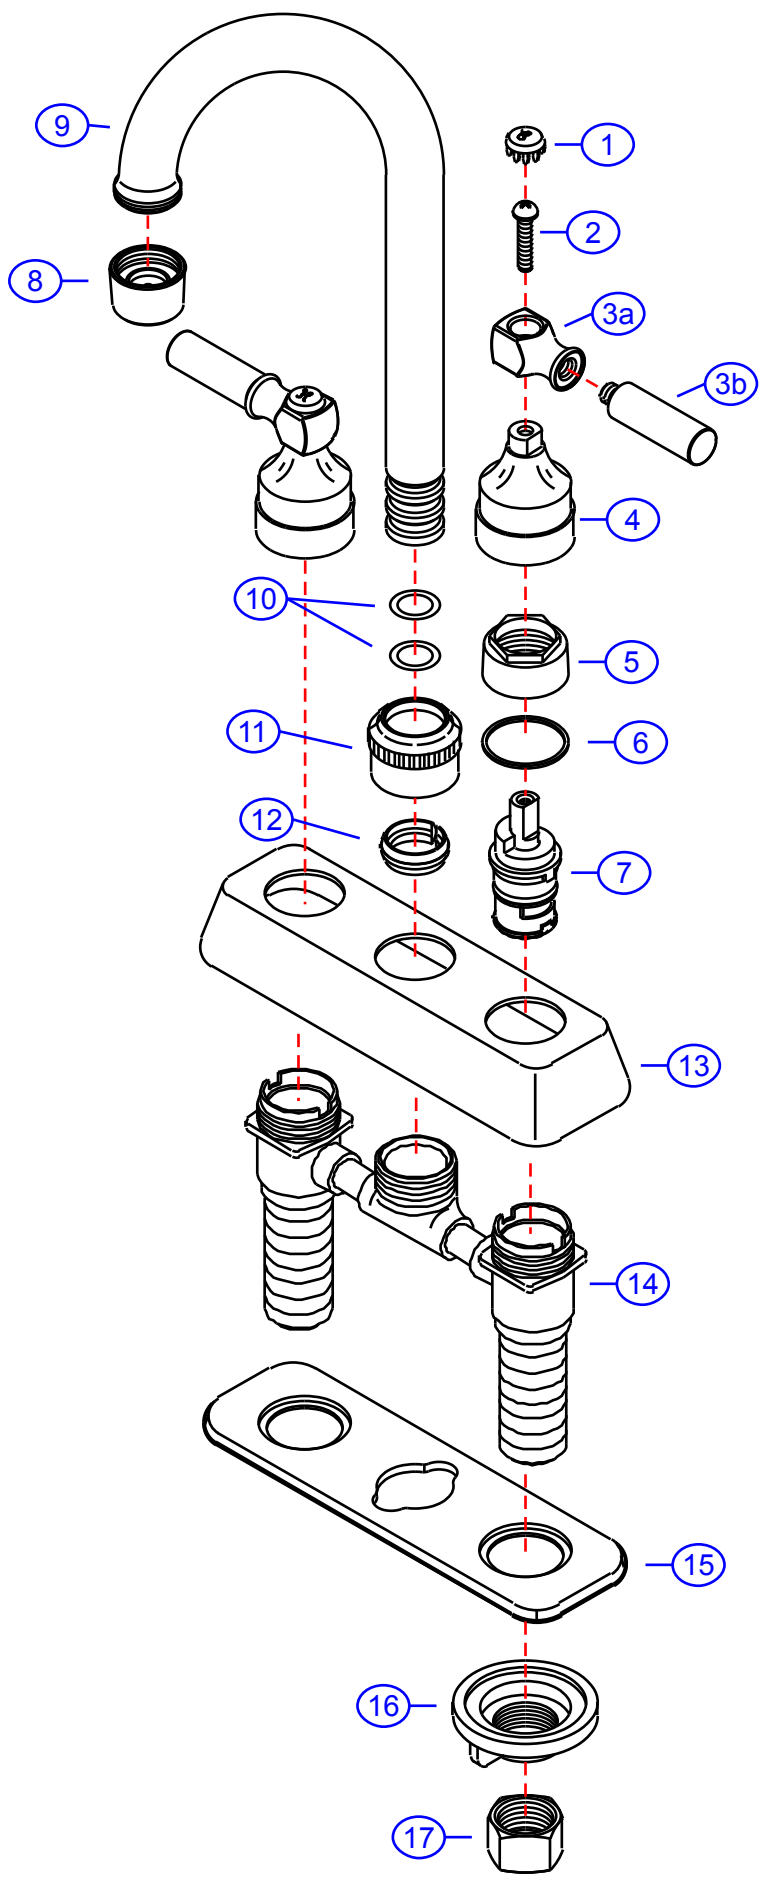

301-V

by Associated Marketing Concepts
 21624 Marilla Street, Chatsworth, CA 91311-4123
 (800) 270-4262 | (818) 678-1651 | FAX (818) 678-1655
 www.ambassador-amc.com

By	SS	Main Finish	Satin	Model #	301-V
Modified/Approved	7-6-04	Accent Finish	Chrome	Series	Bar-Lever
Fulfillment	FB015001SC	Valve	Ceramic Disk	Type	Wet Bar

301-V

Bar-Lever Wet Bar- CD/SC

#	Description	Quantity	Part #	Finish
1	Cap "H"	1	E-206041HST	Satin
	Cap "C"	1	E-206041CST	Satin
2	Handle Screw	2	E-008037CP	Chrome
3	Handle (Assembled)	2	EA-662048CP	Chrome
3a	Handle Head	2	E-107047CP*	Chrome
3b	Handle Tip	2	E-552030CP*	Chrome
4	Handle Canopy (Hot)	1	E-018027HST	Satin
	Handle Canopy (Cold)	1	E-018027CST	Satin
5	Retainer Nut	2	E-016002CP	Chrome
6	Packing Ring	2	E-200013	Plastic
7	Cartridge (Hot)	1	E-507003NH	Ceramic Disk
	Cartridge (Cold)	1	E-507003NC	Ceramic Disk
8	Aerator	1	E-500012NCP	Chrome
9	Spout	1	E-100036NST	Satin
10	O-Ring	2	E-004005N	Rubber
11	Bonnet	1	E-000004ST	Satin
12	Packing Ring	1	E-012003	Plastic
13	Cover Plate	1	E-007015ST	Satin
14	Valve Body	1	E-061097N	Brass
15	Gasket	1	E-011018	Plastic
16	Thumb Nut	2	E-009007	Plastic
17	Connector Nuts	2	E-009016	Brass