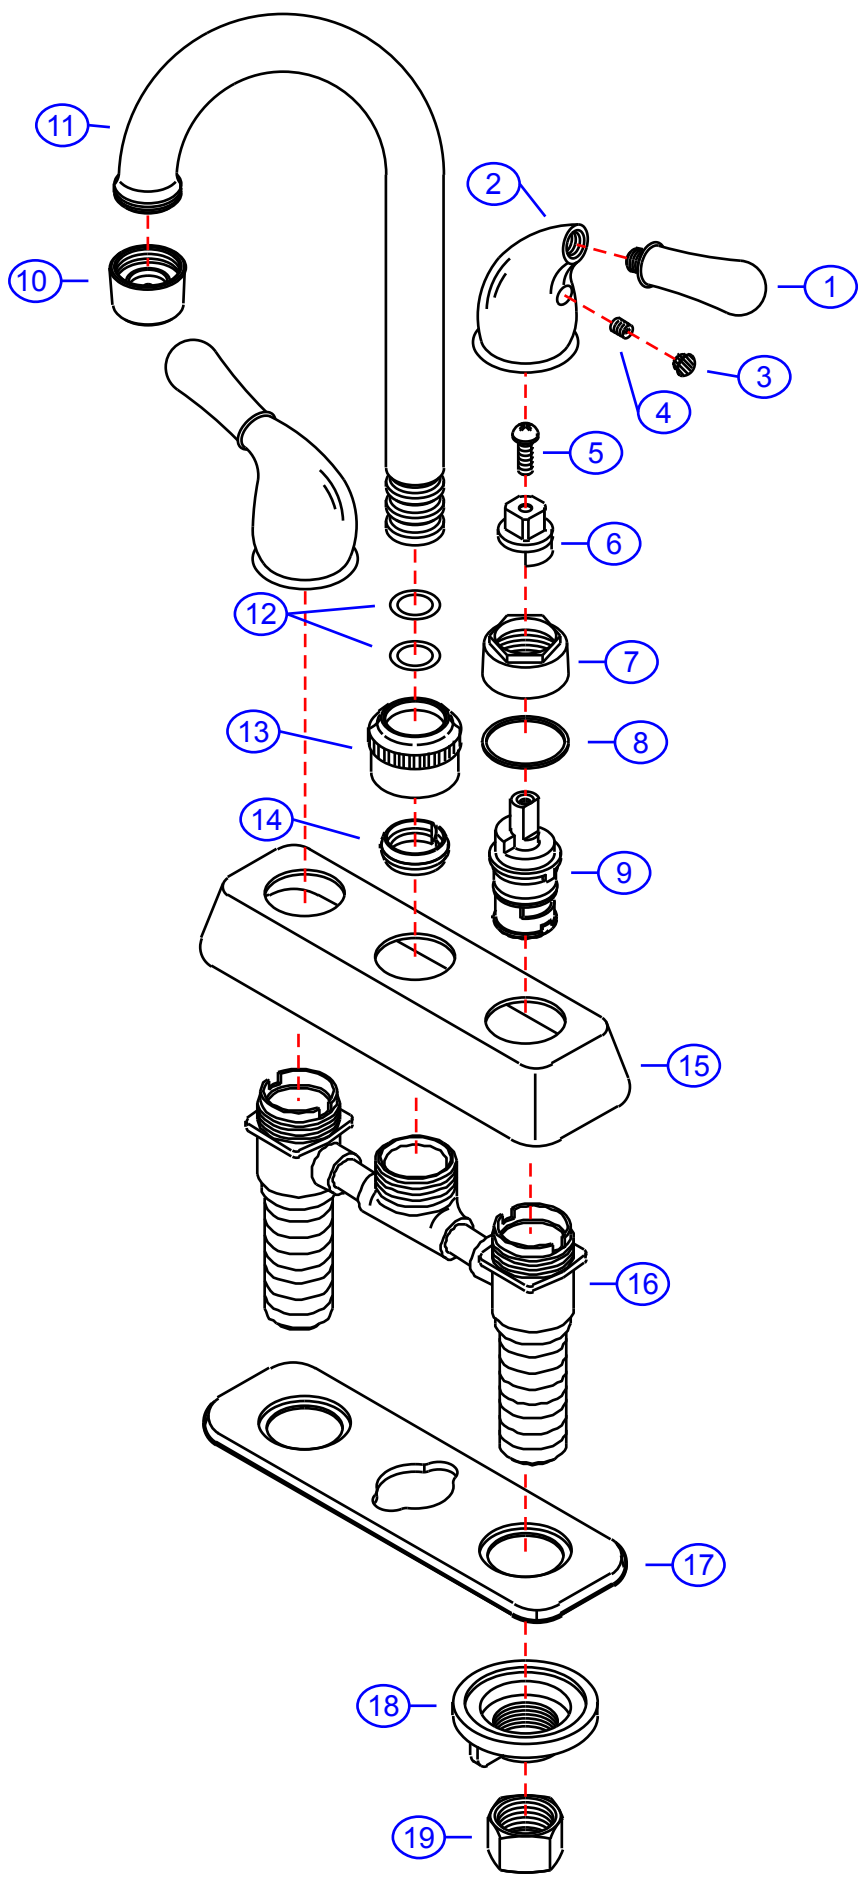

# 401-P

by Associated Marketing Concepts  
 21624 Marilla Street, Chatsworth, CA 91311-4123  
 (800) 270-4262 | (818) 678-1651 | FAX (818) 678-1655  
 www.ambassador-amc.com

By	SS	Main Finish	Chrome	Model #	401-P
Modified/Approved	7-7-04	Accent Finish	18k Gold	Series	Cleopatra
Fulfillment	FB015002CG	Valve	Ceramic Disk	Type	Wet Bar

# 401-P

## Cleopatra Wet Bar- CD/CG

#	Description	Quantity	Part #	Finish
1	Handle Tip	2	E-108041GP	Gold
2	Handle Canopy	2	E-018052CP	Chrome
3	Red Plug	1	E-028046H	Rubber
	Blue Plug	1	E-028046C	Rubber
4	Set Screw	2	E-008003	Metal
5	Handle Screw	2	E-008044CP	Chrome
6	Adapter (Hot)	1	E-110114H	Plastic
	Adapter (Cold)	1	E-110114C	Plastic
7	Retainer Nut	2	E-016002CP	Chrome
8	Packing Ring	2	E-200013	Plastic
9	Cartridge (Hot)	1	E-507003NH	Ceramic Disk
	Cartridge (Cold)	1	E-507003NC	Ceramic Disk
10	Aerator	1	E-500012NGP	Gold
11	Spout	1	E-100036NCP	Chrome
12	O-Ring	2	E-004005N	Rubber
13	Bonnet	1	E-000004CP	Chrome
14	Packing Ring	1	E-012003	Plastic
15	Cover Plate	1	E-007015CP	Chrome
16	Valve Body	1	E-061097N	Brass
17	Gasket	1	E-011018	Plastic
18	Thumb Nut	2	E-009007	Plastic
19	Connector Nuts	2	E-009016	Brass
20	Allen Key	1	E-031000	Metal