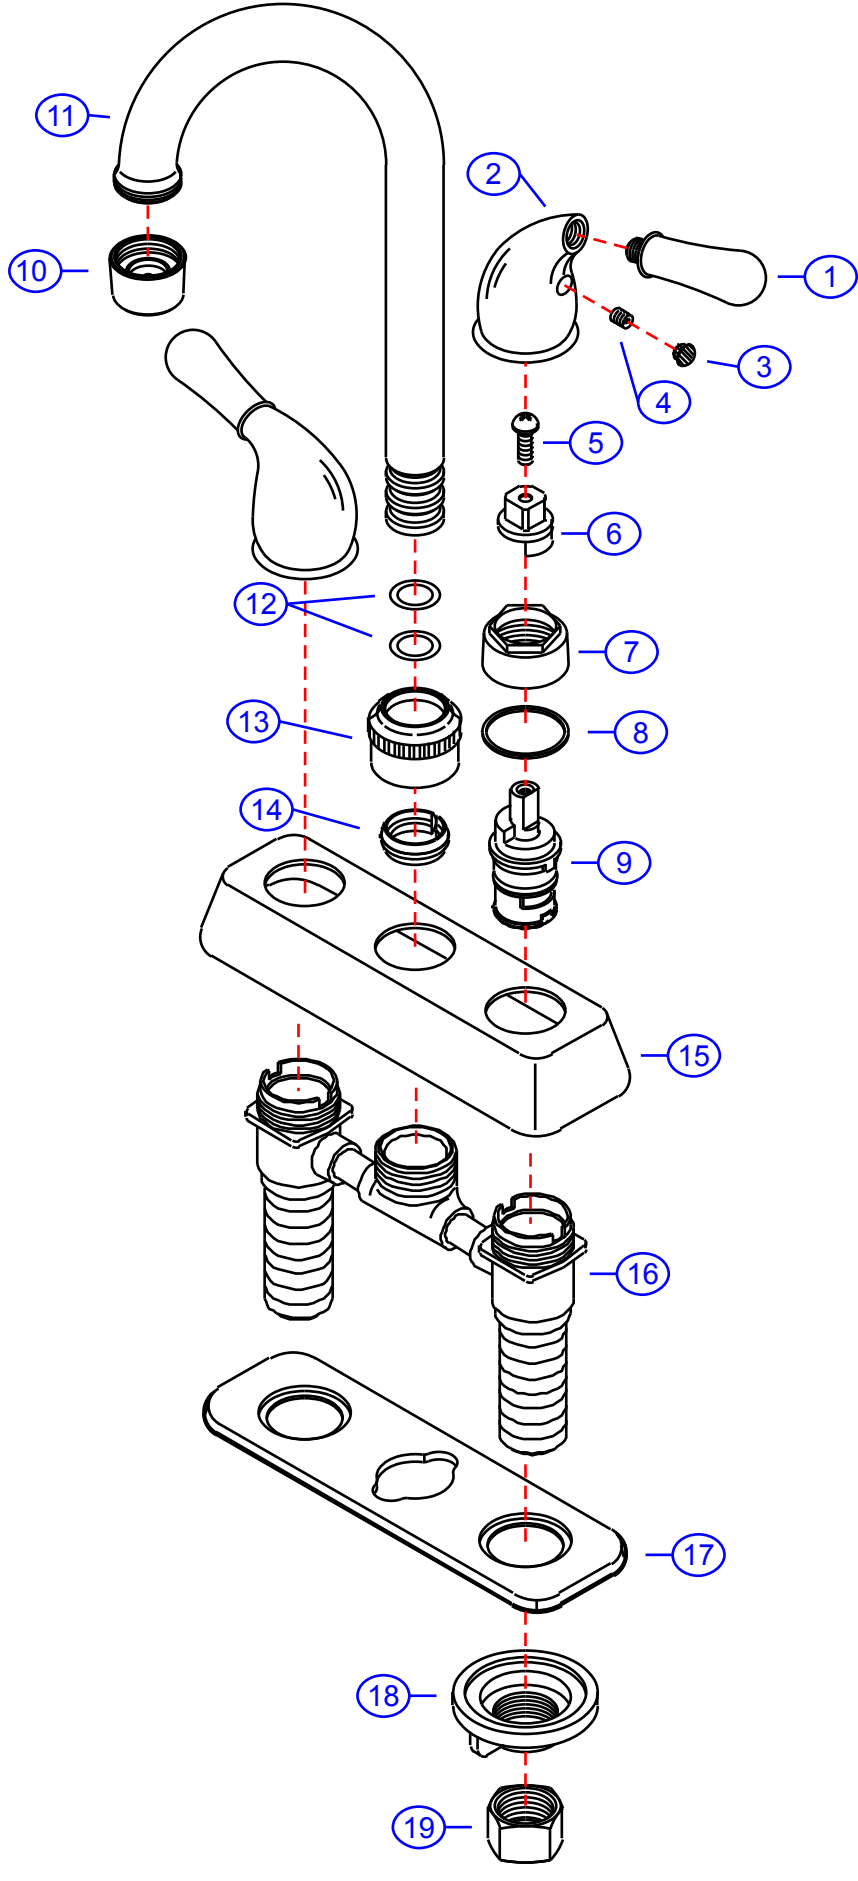

401-Q

by Associated Marketing Concepts
 21624 Marilla Street, Chatsworth, CA 91311-4123
 (800) 270-4262 | (818) 678-1651 | FAX (818) 678-1655
 www.ambassador-amc.com

By	SS	Main Finish	Chrome	Model #	401-Q
Modified/Approved	7-7-04	Accent Finish	None	Series	Cleopatra
Fulfillment	FB015002CP	Valve	Ceramic Disk	Type	Wet Bar

401-Q

Cleopatra Wet Bar- CD/CP

#	Description	Quantity	Part #	Finish
1	Handle Tip	2	E-108041CP	Chrome
2	Handle Canopy	2	E-018052CP	Chrome
3	Red Plug	1	E-028046H	Rubber
	Blue Plug	1	E-028046C	Rubber
4	Set Screw	2	E-008003	Metal
5	Handle Screw	2	E-008044CP	Chrome
6	Adapter (Hot)	1	E-110114H	Plastic
	Adapter (Cold)	1	E-110114C	Plastic
7	Retainer Nut	2	E-016002CP	Chrome
8	Packing Ring	2	E-200013	Plastic
9	Cartridge (Hot)	1	E-507003NH	Ceramic Disk
	Cartridge (Cold)	1	E-507003NC	Ceramic Disk
10	Aerator	1	E-500012NCP	Chrome
11	Spout	1	E-100036NCP	Chrome
12	O-Ring	2	E-004005N	Rubber
13	Bonnet	1	E-000004CP	Chrome
14	Packing Ring	1	E-012003	Plastic
15	Cover Plate	1	E-007015CP	Chrome
16	Valve Body	1	E-061097N	Brass
17	Gasket	1	E-011018	Plastic
18	Thumb Nut	2	E-009007	Plastic
19	Connector Nuts	2	E-009016	Brass
20	Allen Key	1	E-031000	Metal