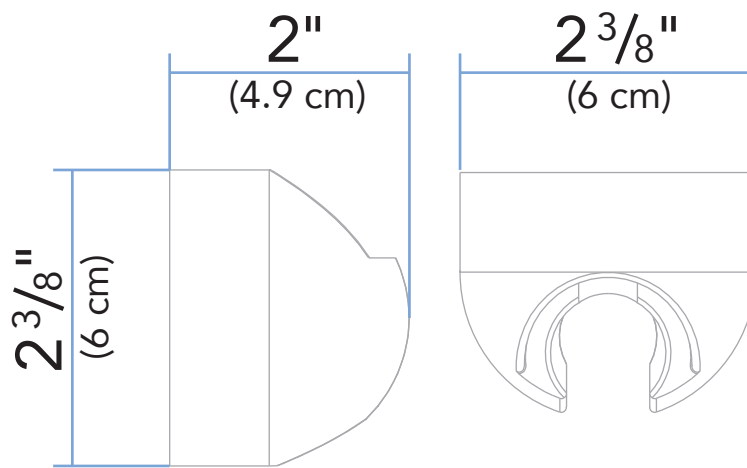

Rev. Change

A	SHURflo branded
B	Change Material To Metal
C	Change To Larger Plastic
D	Ambassador branded
E	
F	
G	

www.ambassadormarine.com
(800) 270-4262

Model # **130-0012-xx**

Rev # **D**

ALL DIMENSIONS $\pm 1/16$ "
SOME COMPONENTS MAY NOT BE DRAWN TO SCALE