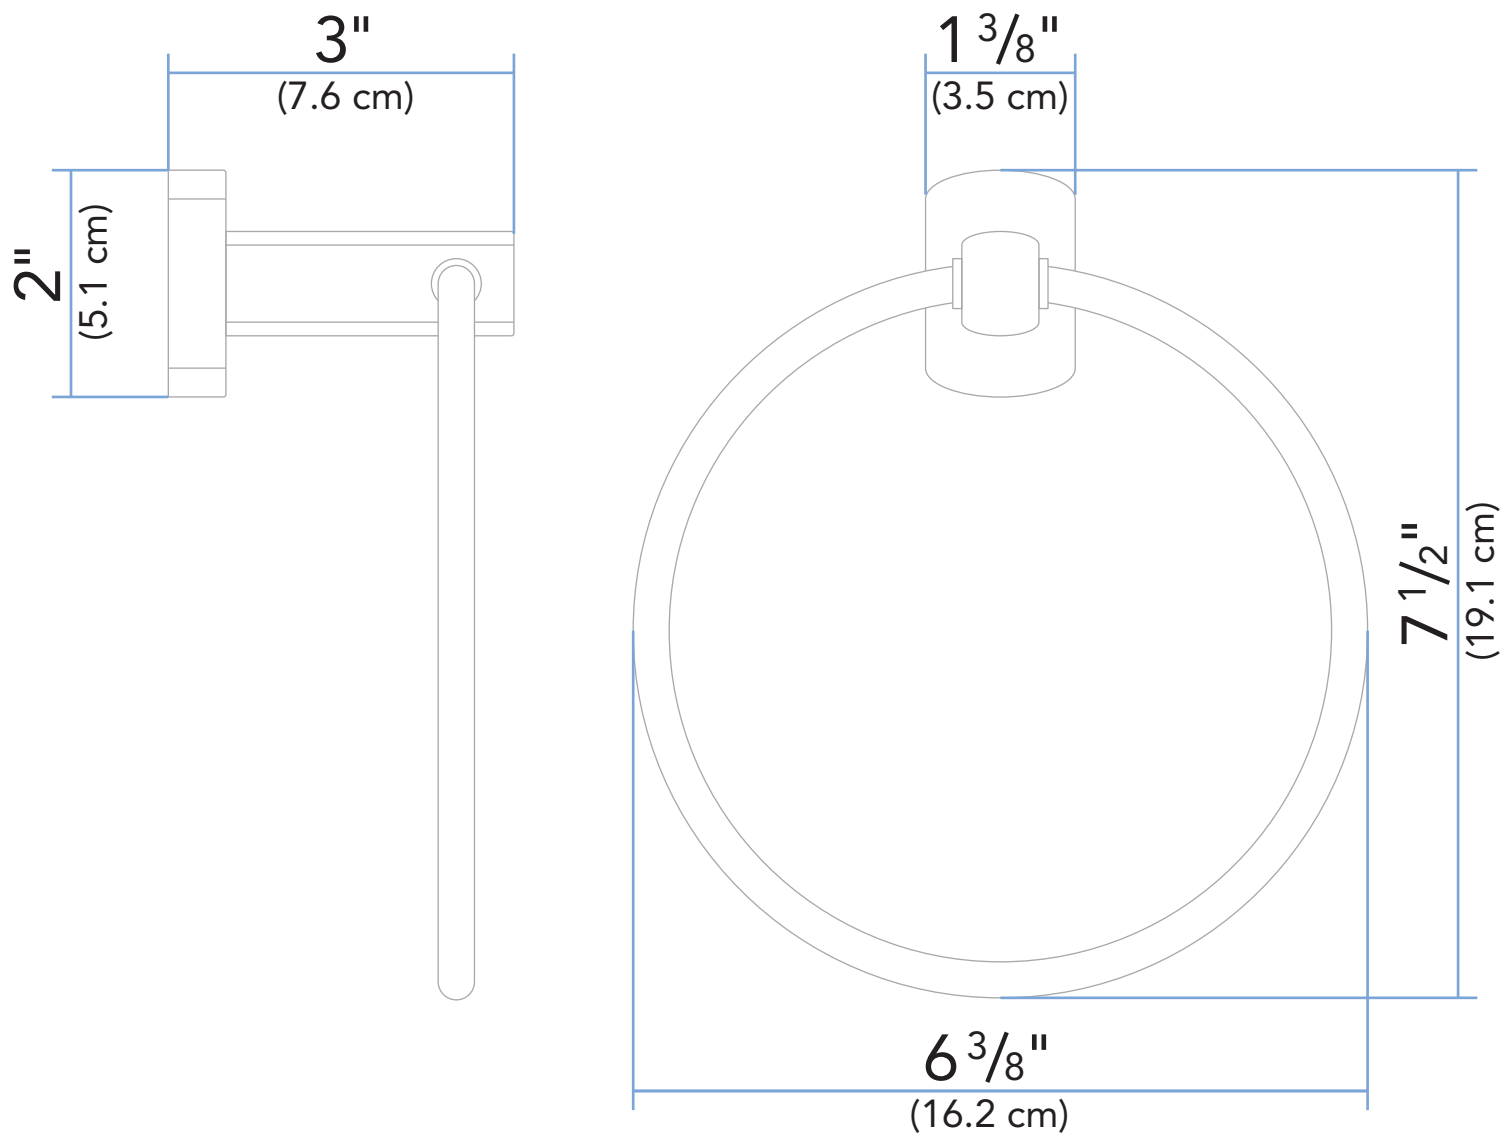

Rev. Change

A	Ambassador branded
B	
C	
D	
E	
F	
G	

www.ambassadormarine.com
(800) 270-4262

Model #

130-1807-xx

Rev #

A

ALL DIMENSIONS ± 1/16"
SOME COMPONENTS MAY NOT BE DRAWN TO SCALE