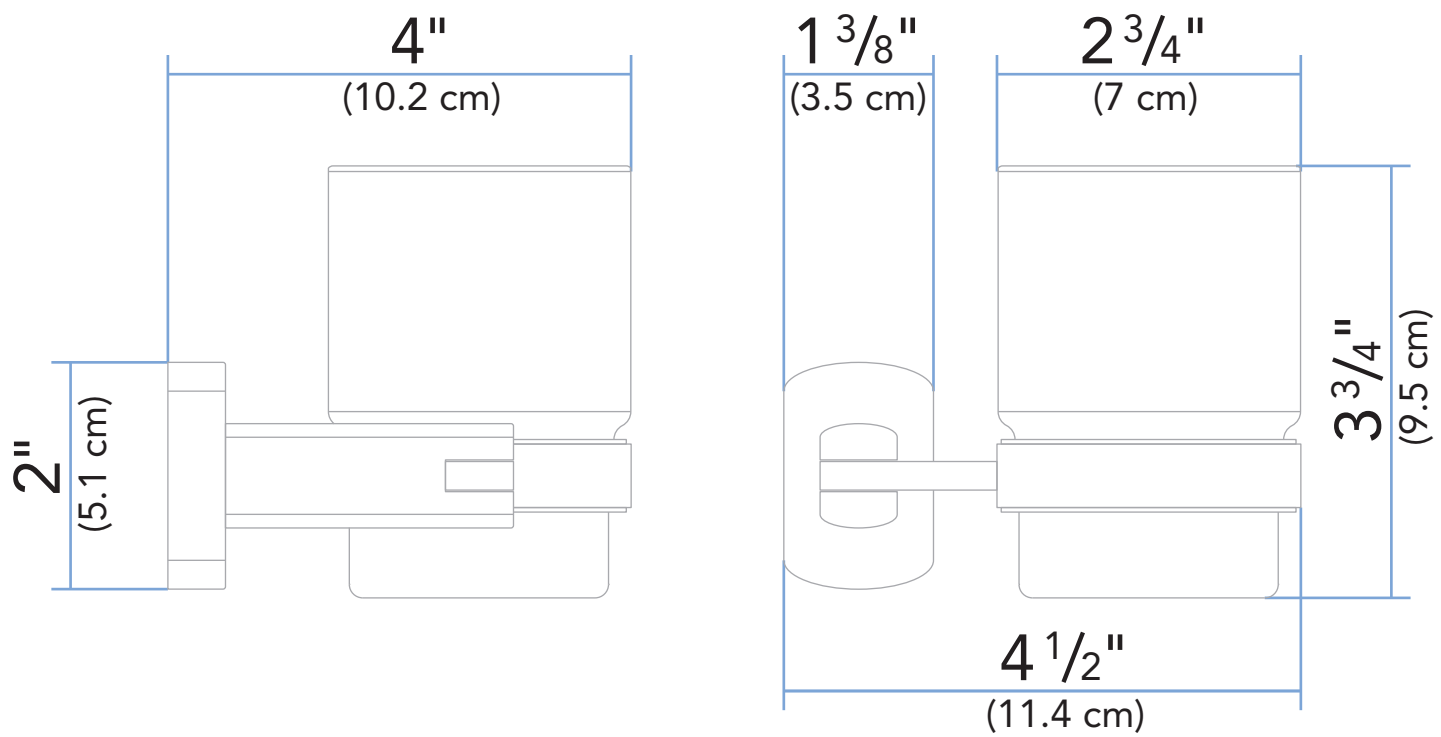

Rev. Change

A	Ambassador branded
B	
C	
D	
E	
F	
G	

www.ambassadormarine.com  
(800) 270-4262

Model #

**130-1808-xx**

Rev #

**A**

ALL DIMENSIONS ± 1/16"  
SOME COMPONENTS MAY NOT BE DRAWN TO SCALE