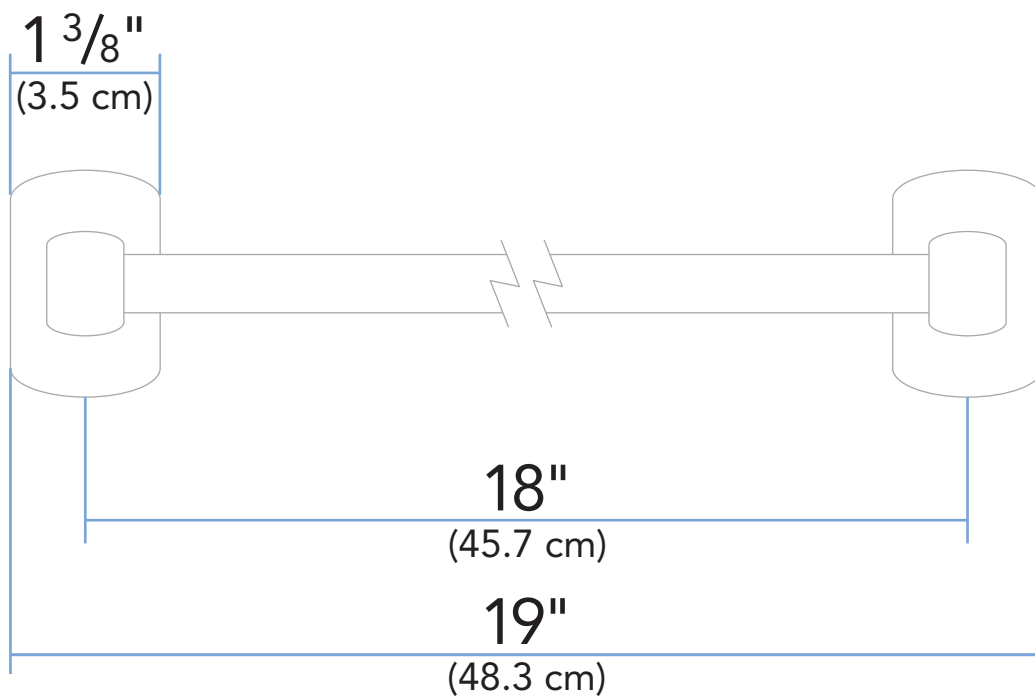

Rev. Change

A	Ambassador branded
B	
C	
D	
E	
F	
G	

www.ambassadormarine.com
(800) 270-4262

Model #

130-1825-xx

Rev #

A

ALL DIMENSIONS ± 1/16"
SOME COMPONENTS MAY NOT BE DRAWN TO SCALE