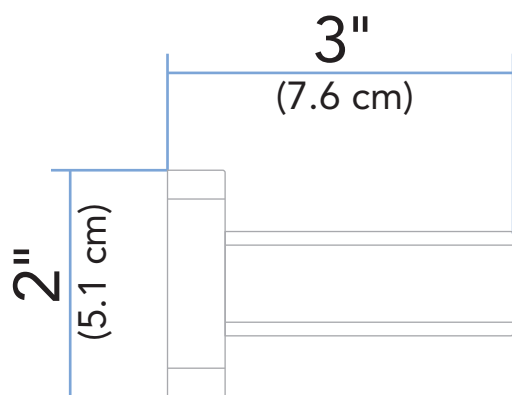

Rev. Change

A	Ambassador branded
B	
C	
D	
E	
F	
G	

www.ambassadormarine.com
(800) 270-4262

Model #

130-1825-xx

Rev #

A

ALL DIMENSIONS ± 1/16"
SOME COMPONENTS MAY NOT BE DRAWN TO SCALE