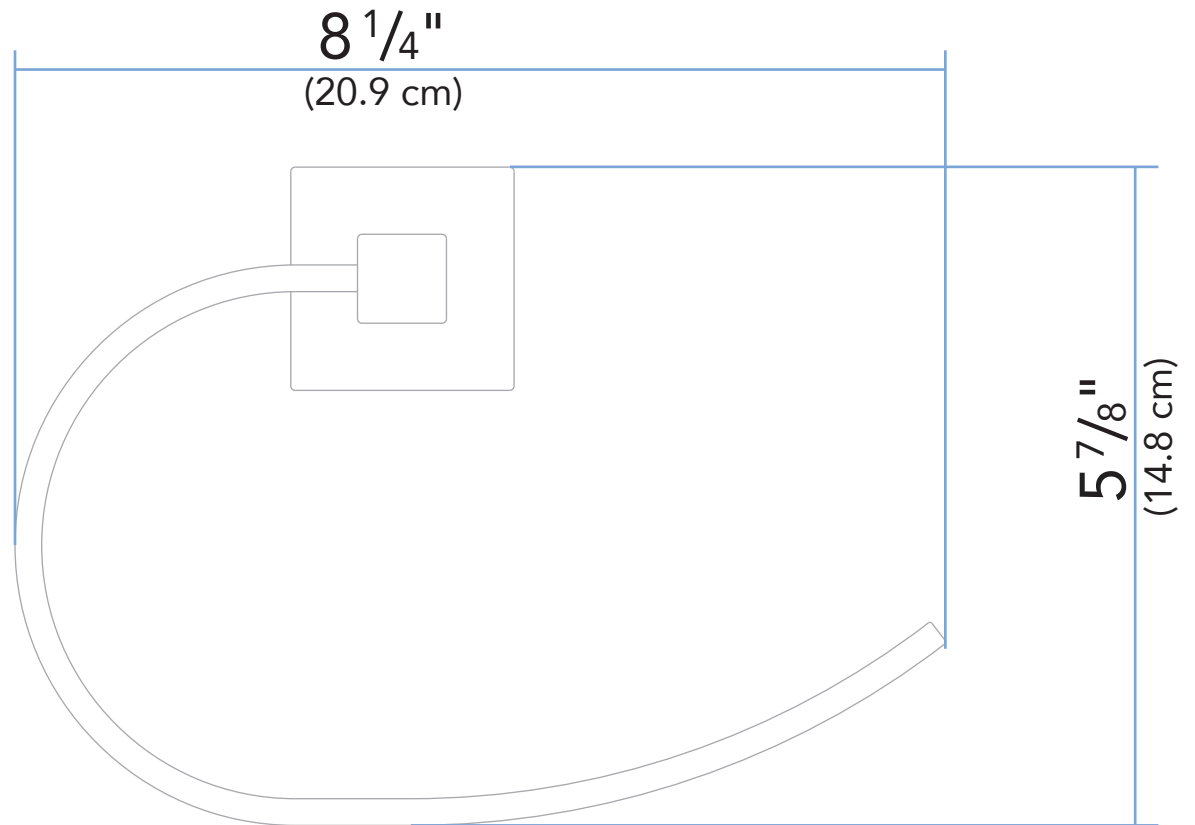

Rev. Change

A	Ambassador branded
B	
C	
D	
E	
F	
G	

www.ambassadormarine.com
(800) 270-4262

Model #

130-2207-xx

Rev #

A

ALL DIMENSIONS ± 1/16"
SOME COMPONENTS MAY NOT BE DRAWN TO SCALE