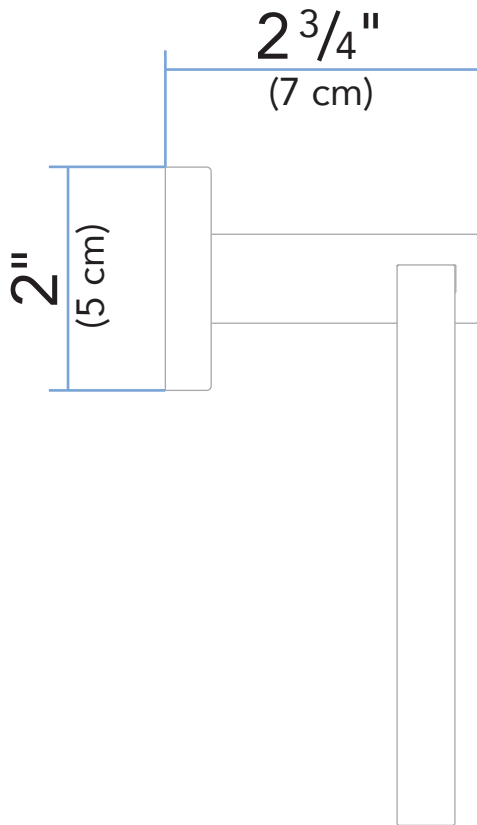

Rev. Change

A	Ambassador branded
B	
C	
D	
E	
F	
G	

www.ambassadormarine.com
(800) 270-4262

Model #

130-2207-xx

Rev #

A

ALL DIMENSIONS ± 1/16"
SOME COMPONENTS MAY NOT BE DRAWN TO SCALE