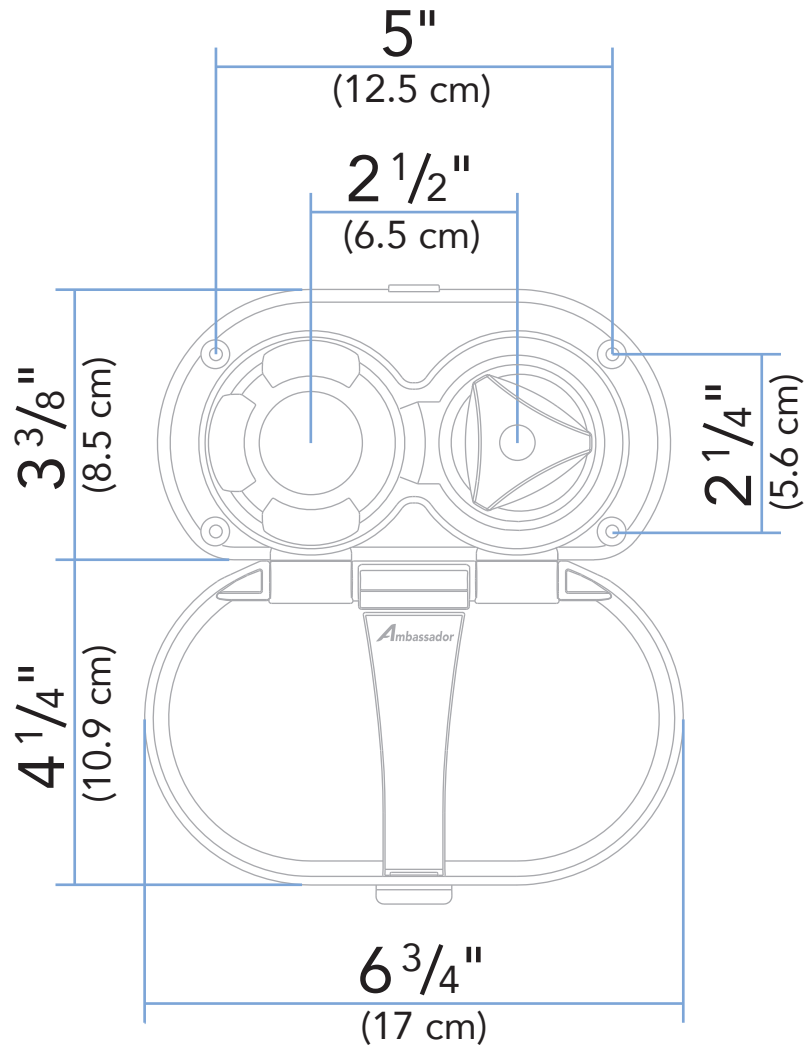

Rev. Change

A	Ambassador branded
B	Valve Refreshed
C	
D	
E	
F	
G	

www.ambassadormarine.com
(800) 270-4262

Model # **136-0200-xx**

Rev # **B**

Installation Hole Requirement

This unit requires a **minimum** of this/these hole(s)

ALL DIMENSIONS ± 1/16"

SOME COMPONENTS MAY NOT BE DRAWN TO SCALE

Ambassador Marine Inc. reserves the right to make product specification changes and to change or discontinue models without notice or obligation