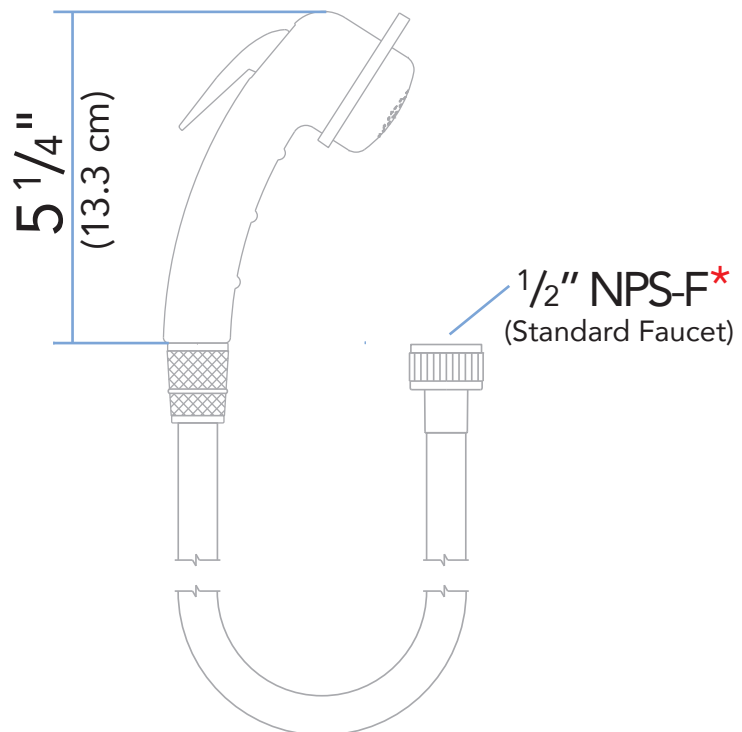

Rev. Change

A	Ambassador branded
B	Valve Refreshed
C	
D	
E	
F	
G	

www.ambassadormarine.com
(800) 270-4262

Model # **136-0200-xx**

Rev # **B**

Installation Hole Requirement

This unit requires a **minimum** of this/these hole(s)

ALL DIMENSIONS ± 1/16"

SOME COMPONENTS MAY NOT BE DRAWN TO SCALE

Ambassador Marine Inc. reserves the right to make product specification changes and to change or discontinue models without notice or obligation