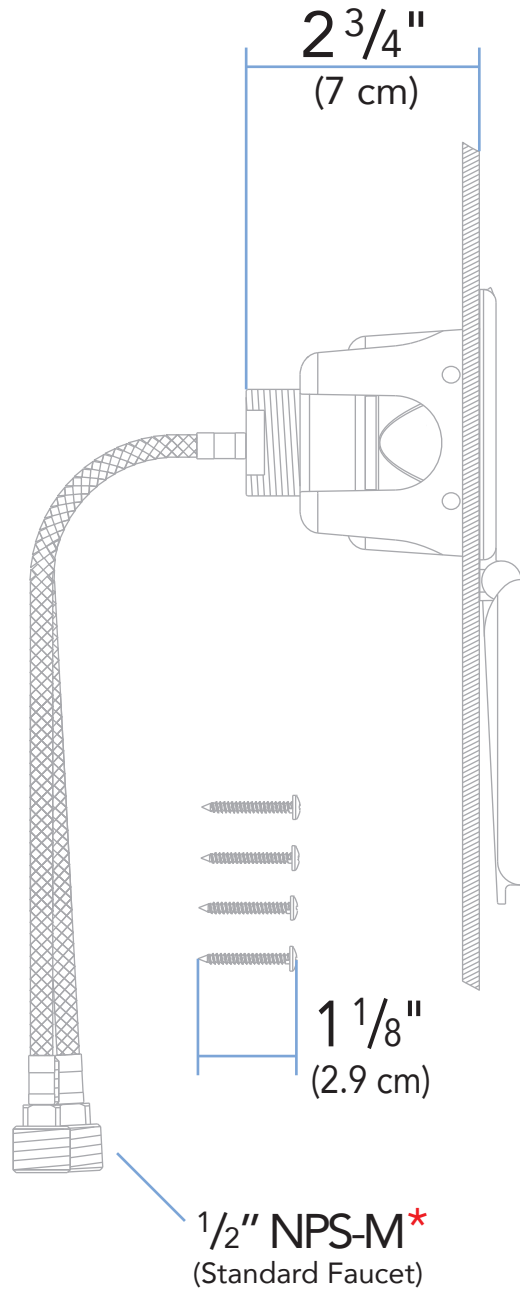

Rev. Change

A	Ambassador branded
B	Valve Refreshed
C	
D	
E	
F	
G	

www.ambassadormarine.com
(800) 270-4262

Model # **136-0200-xx**

Rev # **B**

Installation Hole Requirement

This unit requires a **minimum** of this/these hole(s)

ALL DIMENSIONS ± 1/16"

SOME COMPONENTS MAY NOT BE DRAWN TO SCALE

Ambassador Marine Inc. reserves the right to make product specification changes and to change or discontinue models without notice or obligation