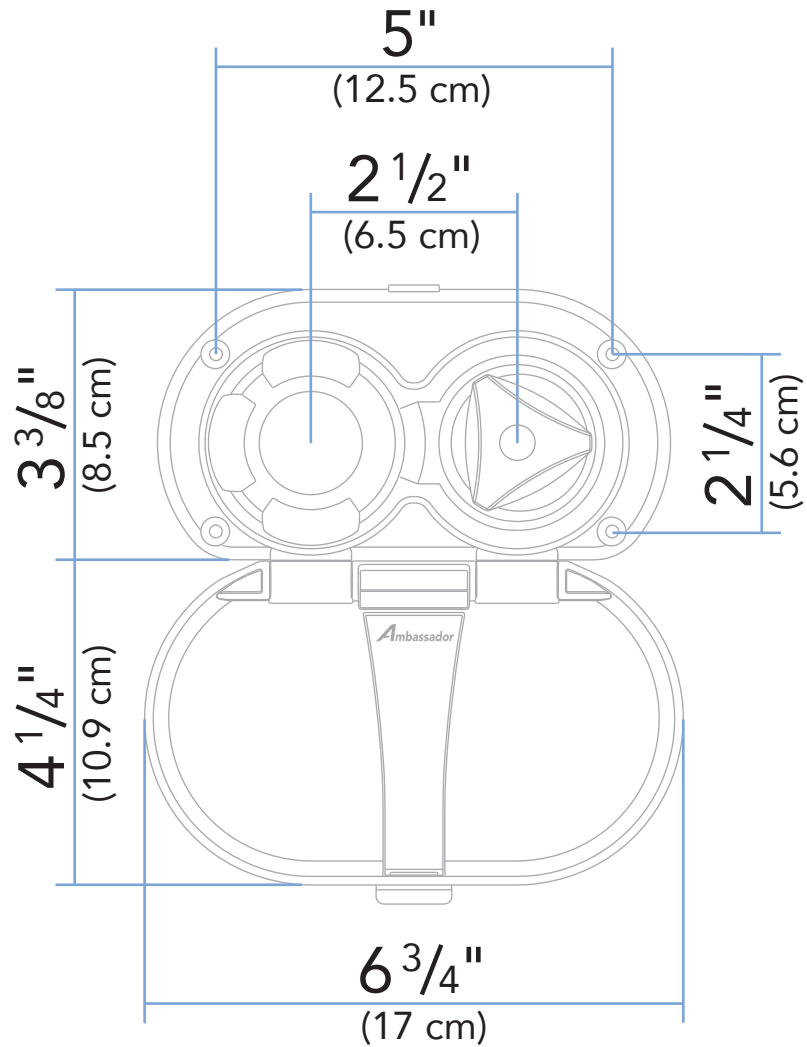

Rev. Change

A	Ambassador branded
B	Valve Refreshed
C	Extra-Soft (Rubber Hose)
D	
E	
F	
G	

www.ambassadormarine.com
(800) 270-4262

Model # **136-0200-xx**

Rev # **C**

Installation Hole Requirement

This unit requires a **minimum** of this/these hole(s)

ALL DIMENSIONS ± 1/16"

SOME COMPONENTS MAY NOT BE DRAWN TO SCALE

Ambassador Marine Inc. reserves the right to make product specification changes and to change or discontinue models without notice or obligation