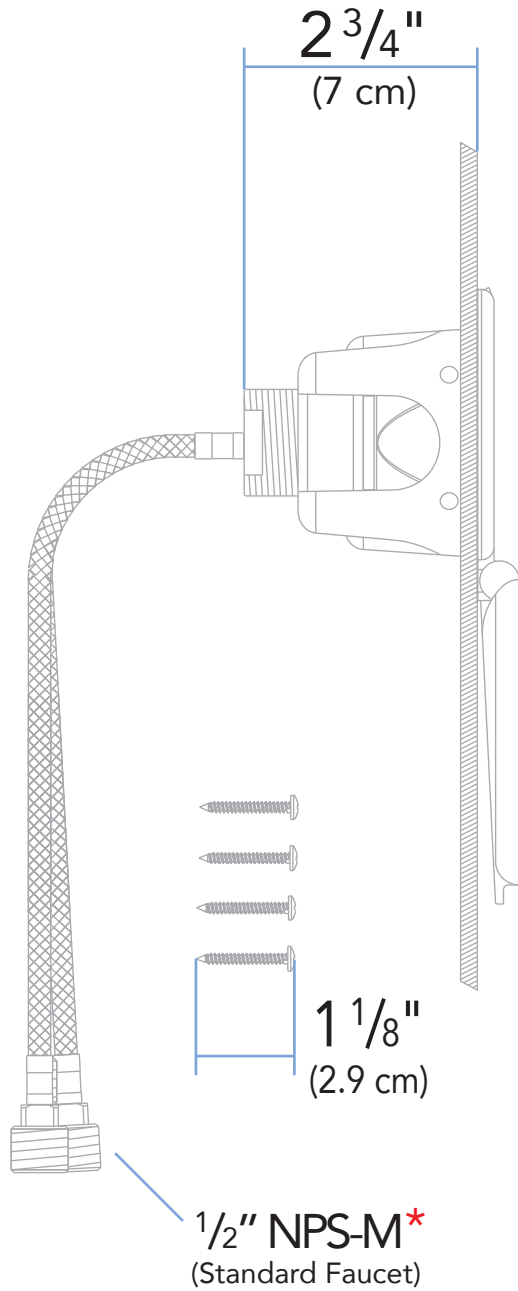

Rev. Change

A	Ambassador branded
B	Valve Refreshed
C	Extra-Soft (Rubber Hose)
D	
E	
F	
G	

www.ambassadormarine.com
(800) 270-4262

Model # **136-0200-xx**

Rev # **C**

Installation Hole Requirement

This unit requires a **minimum** of this/these hole(s)

ALL DIMENSIONS ± 1/16"

SOME COMPONENTS MAY NOT BE DRAWN TO SCALE

Ambassador Marine Inc. reserves the right to make product specification changes and to change or discontinue models without notice or obligation