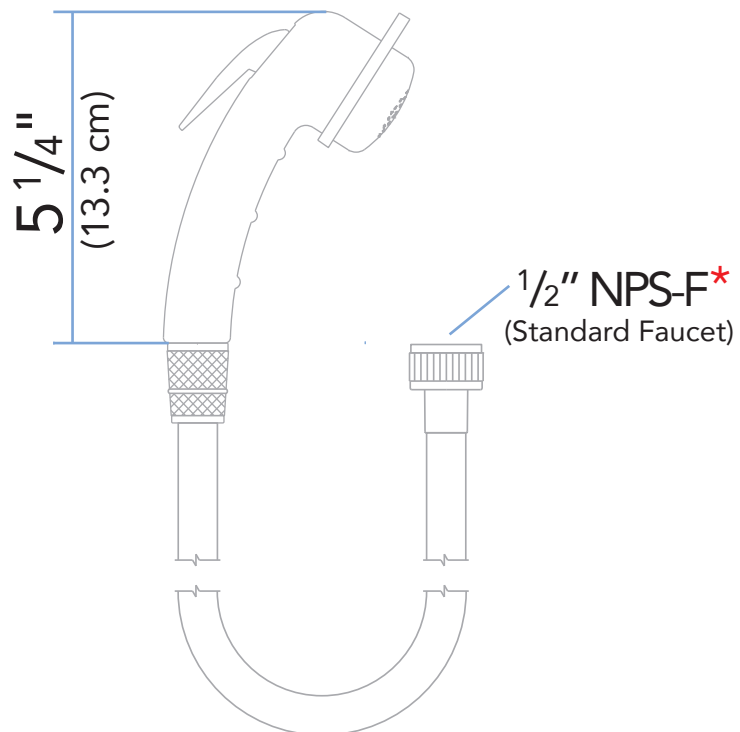

Rev. Change

A	Ambassador branded
B	Valve Refreshed
C	Extra-Soft (Rubber Hose)
D	
E	
F	
G	

www.ambassadormarine.com
(800) 270-4262

Model # **136-0200-xx**

Rev # **C**

Installation Hole Requirement

This unit requires a **minimum** of this/these hole(s)

ALL DIMENSIONS ± 1/16"

SOME COMPONENTS MAY NOT BE DRAWN TO SCALE

Ambassador Marine Inc. reserves the right to make product specification changes and to change or discontinue models without notice or obligation