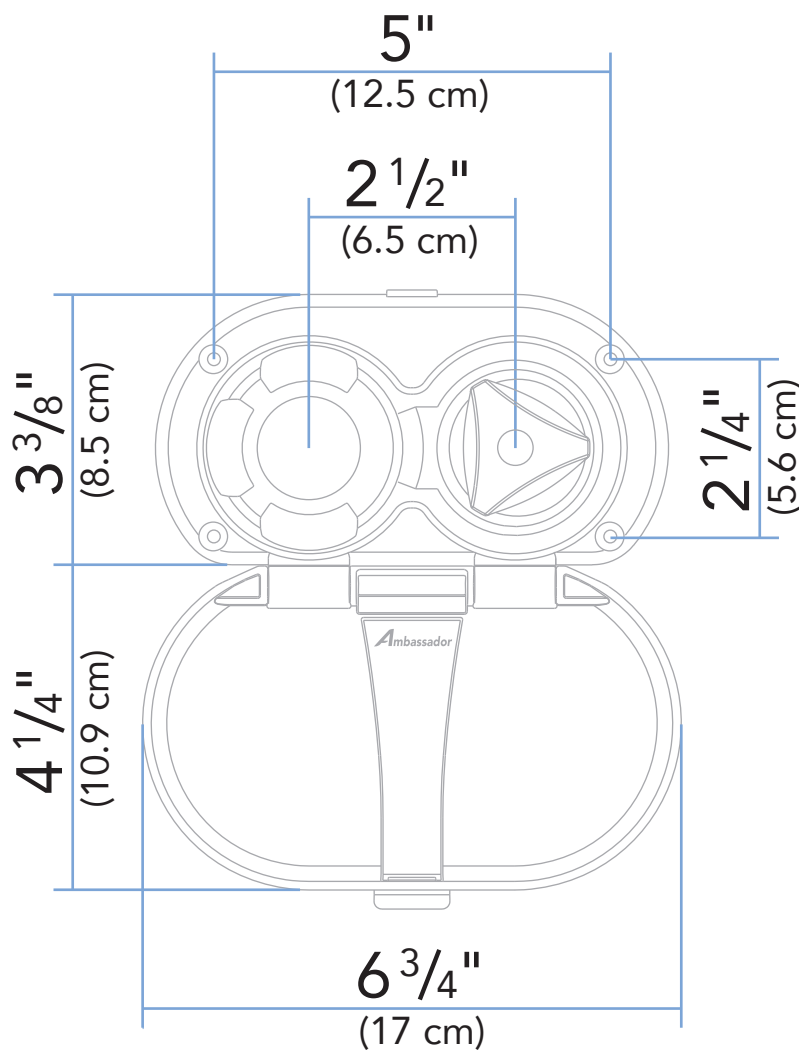

Rev. Change

A	Ambassador branded
B	Valve Refreshed
C	
D	
E	
F	
G	

www.ambassadormarine.com
(800) 270-4262

Model # **136-0207-xx**

Rev # **B**

Installation Hole Requirement

This unit requires a **minimum** of this/these hole(s)

ALL DIMENSIONS ± 1/16"

SOME COMPONENTS MAY NOT BE DRAWN TO SCALE

Ambassador Marine Inc. reserves the right to make product specification changes and to change or discontinue models without notice or obligation