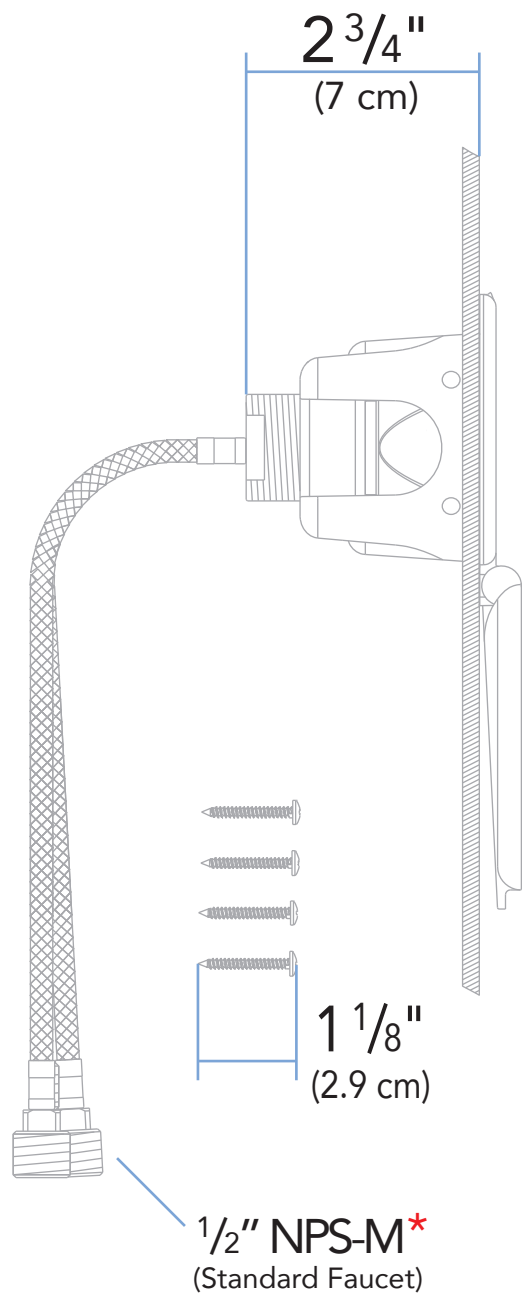

Rev. Change

A	Ambassador branded
B	Valve Refreshed
C	
D	
E	
F	
G	

www.ambassadormarine.com
(800) 270-4262

Model # **136-0207-xx**

Rev # **B**

Installation Hole Requirement

This unit requires a **minimum** of this/these hole(s)

ALL DIMENSIONS ± 1/16"

SOME COMPONENTS MAY NOT BE DRAWN TO SCALE

Ambassador Marine Inc. reserves the right to make product specification changes and to change or discontinue models without notice or obligation