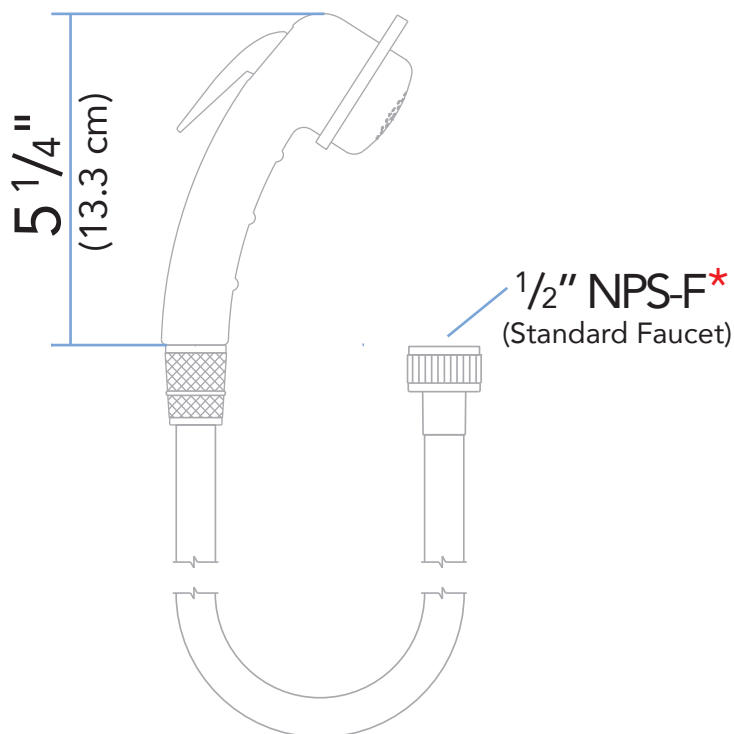

Rev. Change

A	Ambassador branded
B	Valve Refreshed
C	
D	
E	
F	
G	

www.ambassadormarine.com
(800) 270-4262

Model # **136-0207-xx**

Rev # **B**

Installation Hole Requirement

This unit requires a **minimum** of this/these hole(s)

ALL DIMENSIONS ± 1/16"

SOME COMPONENTS MAY NOT BE DRAWN TO SCALE

Ambassador Marine Inc. reserves the right to make product specification changes and to change or discontinue models without notice or obligation