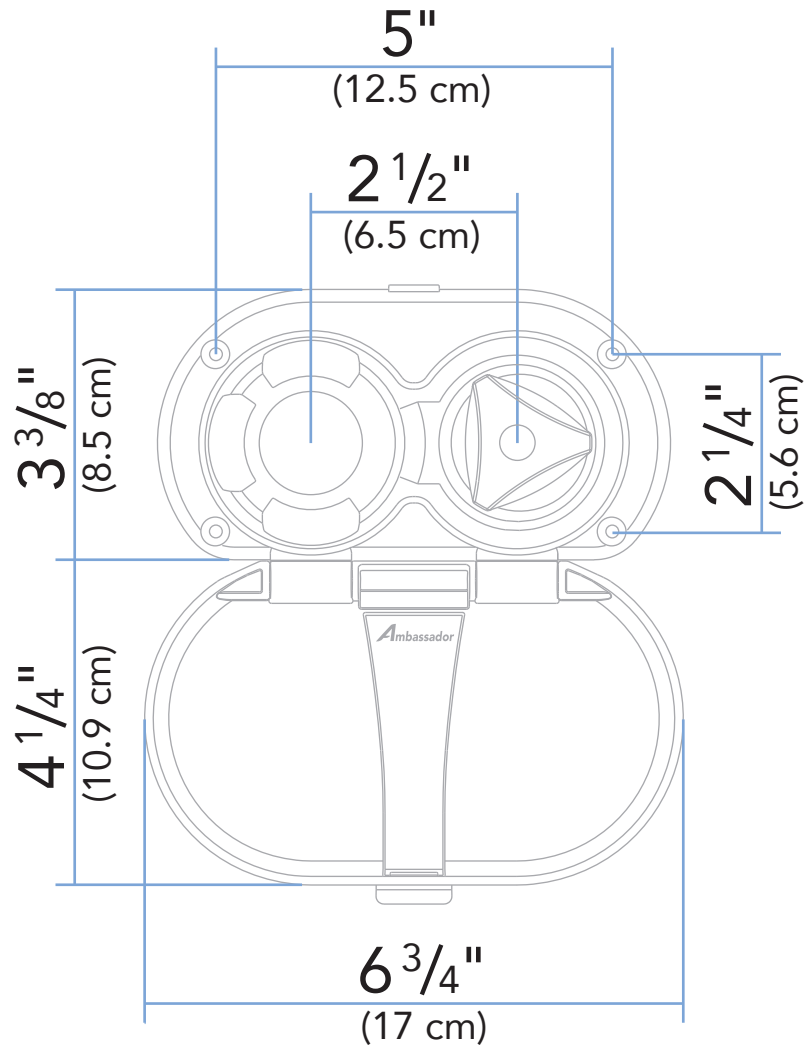

Rev. Change

A	Ambassador branded
B	Valve Refreshed
C	
D	
E	
F	
G	

www.ambassadormarine.com
(800) 270-4262

Model # **136-0208-xx**

Rev # **B**

Installation Hole Requirement

This unit requires a **minimum** of this/these hole(s)

ALL DIMENSIONS ± 1/16"

SOME COMPONENTS MAY NOT BE DRAWN TO SCALE

Ambassador Marine Inc. reserves the right to make product specification changes and to change or discontinue models without notice or obligation