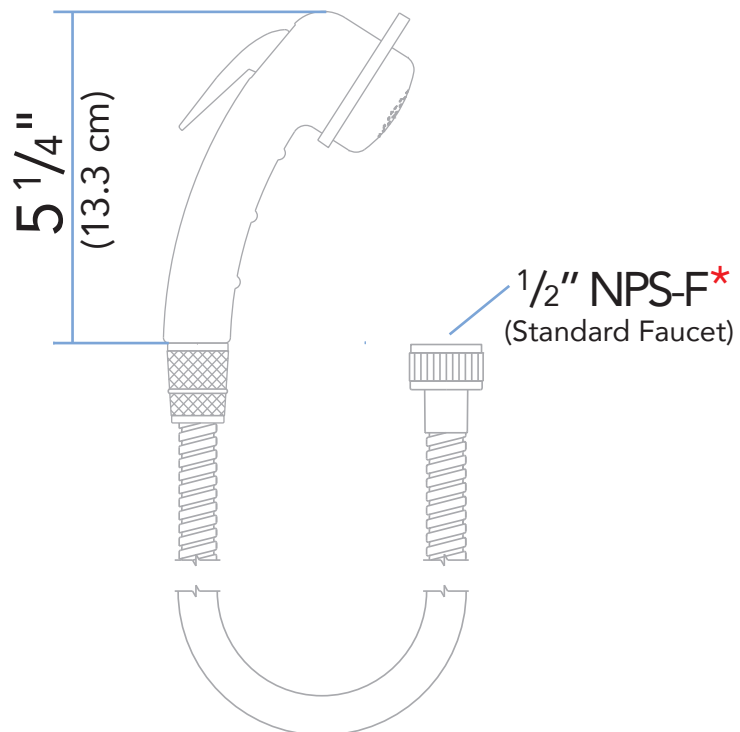

Rev. Change

A	Ambassador branded
B	Valve Refreshed
C	
D	
E	
F	
G	

www.ambassadormarine.com
(800) 270-4262

Model # **136-0208-xx**

Rev # **B**

Installation Hole Requirement

This unit requires a **minimum** of this/these hole(s)

ALL DIMENSIONS ± 1/16"

SOME COMPONENTS MAY NOT BE DRAWN TO SCALE

Ambassador Marine Inc. reserves the right to make product specification changes and to change or discontinue models without notice or obligation