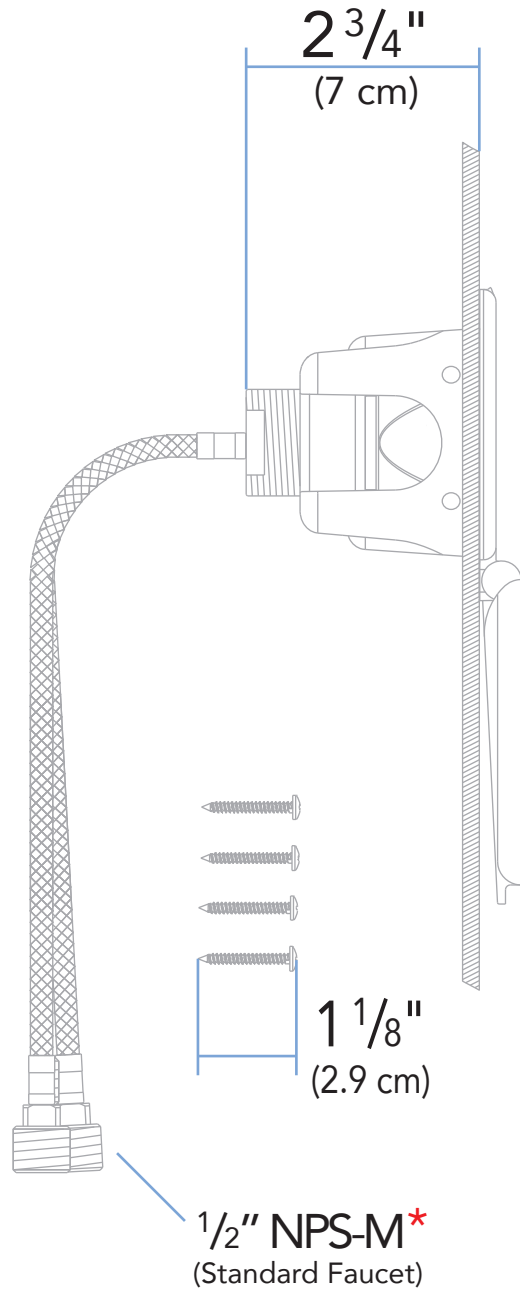

Rev. Change

A	Ambassador branded
B	Valve Refreshed
C	
D	
E	
F	
G	

www.ambassadormarine.com
(800) 270-4262

Model # **136-0208-xx**

Rev # **B**

Installation Hole Requirement

This unit requires a **minimum** of this/these hole(s)

ALL DIMENSIONS ± 1/16"

SOME COMPONENTS MAY NOT BE DRAWN TO SCALE

Ambassador Marine Inc. reserves the right to make product specification changes and to change or discontinue models without notice or obligation