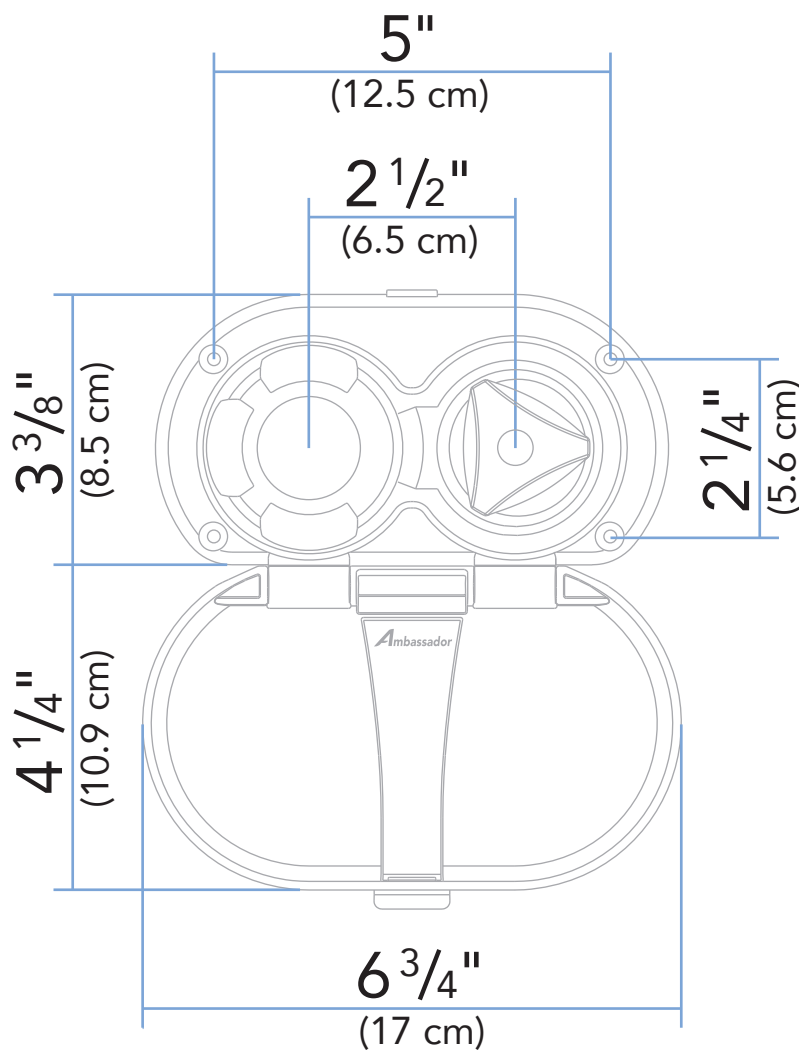

Rev. Change

A	Ambassador branded
B	Valve Refreshed
C	
D	
E	
F	
G	

www.ambassadormarine.com
(800) 270-4262

Model # **136-0212-xx**

Rev # **B**

Installation Hole Requirement

This unit requires a **minimum** of this/these hole(s)

ALL DIMENSIONS ± 1/16"

SOME COMPONENTS MAY NOT BE DRAWN TO SCALE

Ambassador Marine Inc. reserves the right to make product specification changes and to change or discontinue models without notice or obligation