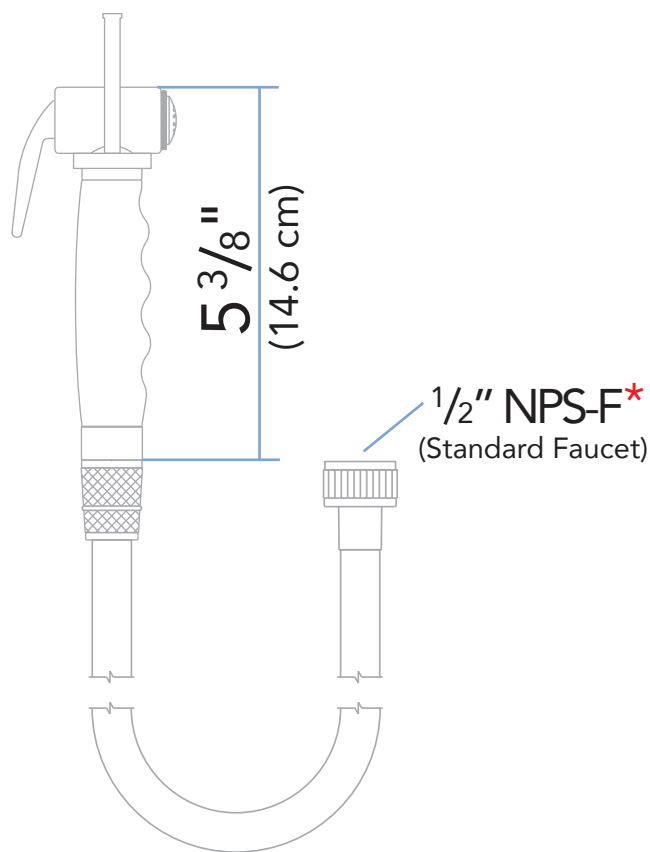

Rev. Change

A	Ambassador branded
B	Valve Refreshed
C	
D	
E	
F	
G	

www.ambassadormarine.com
(800) 270-4262

Model # **136-0212-xx**

Rev # **B**

Installation Hole Requirement

This unit requires a **minimum** of this/these hole(s)

ALL DIMENSIONS ± 1/16"

SOME COMPONENTS MAY NOT BE DRAWN TO SCALE

Ambassador Marine Inc. reserves the right to make product specification changes and to change or discontinue models without notice or obligation