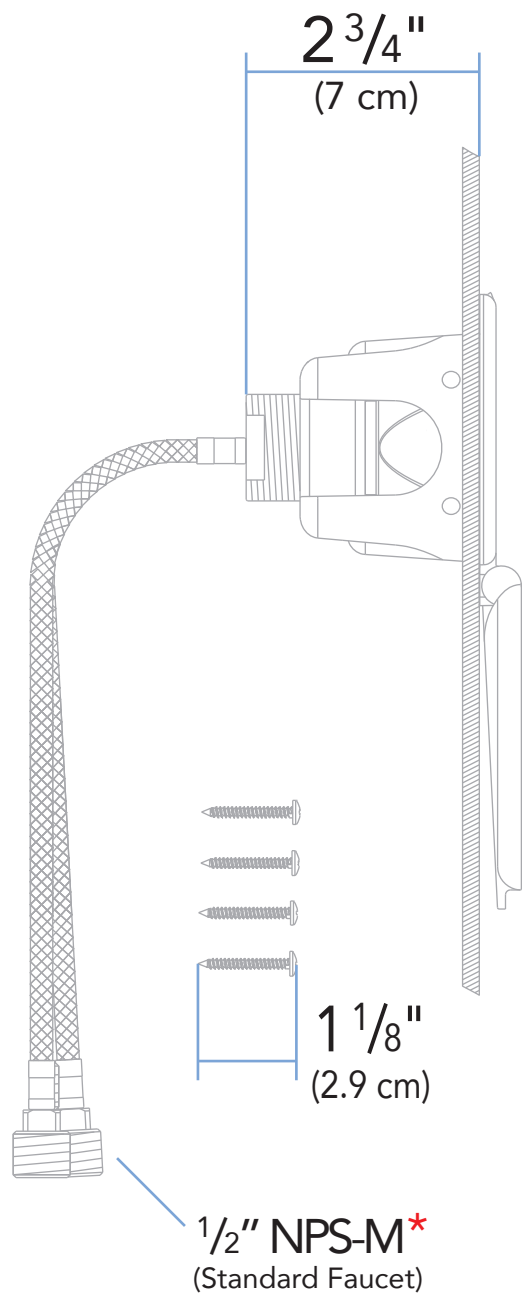

Rev. Change

A	Ambassador branded
B	Valve Refreshed
C	
D	
E	
F	
G	

www.ambassadormarine.com
(800) 270-4262

Model # **136-0212-xx**

Rev # **B**

Installation Hole Requirement

This unit requires a **minimum** of this/these hole(s)

ALL DIMENSIONS ± 1/16"

SOME COMPONENTS MAY NOT BE DRAWN TO SCALE

Ambassador Marine Inc. reserves the right to make product specification changes and to change or discontinue models without notice or obligation