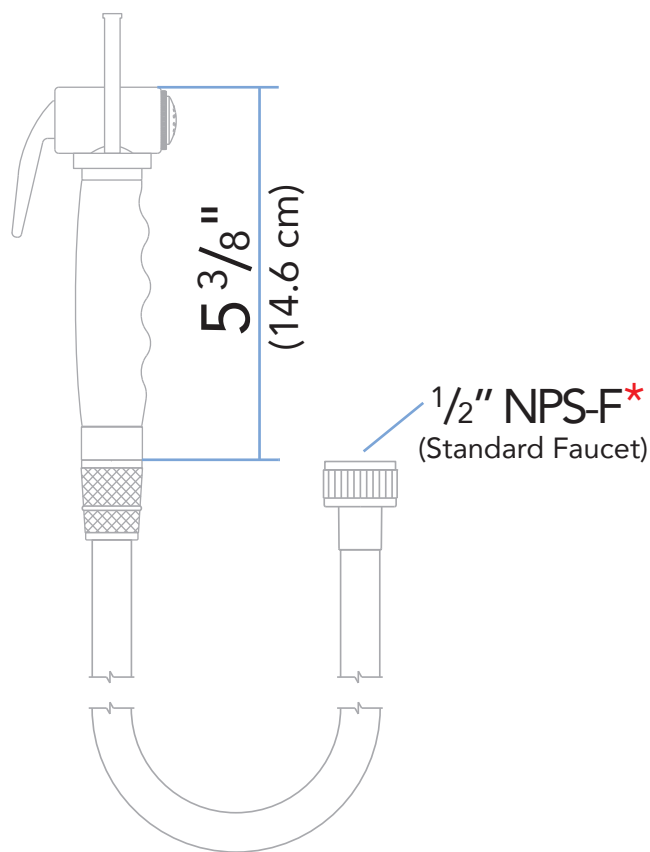

Rev. Change

A	Ambassador branded
B	Valve Refreshed
C	Extra-Soft (Rubber Hose)
D	
E	
F	
G	

www.ambassadormarine.com
(800) 270-4262

Model # **136-0212-xx**

Rev # **C**

Installation Hole Requirement

This unit requires a **minimum** of this/these hole(s)

ALL DIMENSIONS ± 1/16"

SOME COMPONENTS MAY NOT BE DRAWN TO SCALE

Ambassador Marine Inc. reserves the right to make product specification changes and to change or discontinue models without notice or obligation