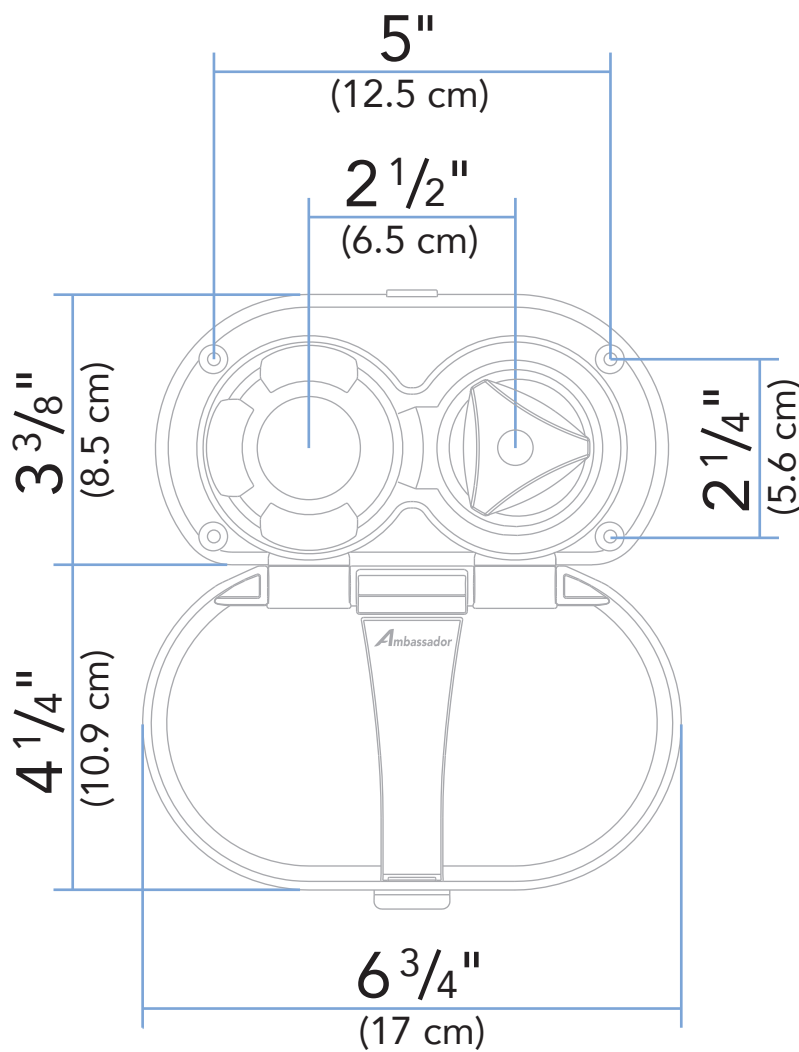

Rev. Change

A	Ambassador branded
B	Valve Refreshed
C	Extra-Soft (Rubber Hose)
D	
E	
F	
G	

www.ambassadormarine.com
(800) 270-4262

Model # **136-0212-xx**

Rev # **C**

Installation Hole Requirement

This unit requires a **minimum** of this/these hole(s)

ALL DIMENSIONS ± 1/16"

SOME COMPONENTS MAY NOT BE DRAWN TO SCALE

Ambassador Marine Inc. reserves the right to make product specification changes and to change or discontinue models without notice or obligation