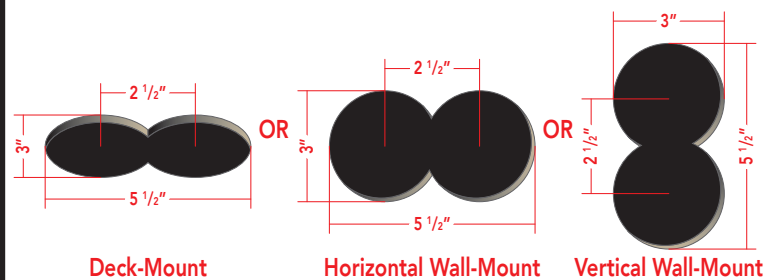

Rev. Change

A	Ambassador branded
B	Valve Refreshed
C	Extra-Soft (Rubber Hose)
D	
E	
F	
G	

www.ambassadormarine.com
(800) 270-4262

Model # **136-0212-xx**

Rev # **C**

Installation Hole Requirement

This unit requires a **minimum** of this/these hole(s)

ALL DIMENSIONS ± 1/16"

SOME COMPONENTS MAY NOT BE DRAWN TO SCALE

Ambassador Marine Inc. reserves the right to make product specification changes and to change or discontinue models without notice or obligation