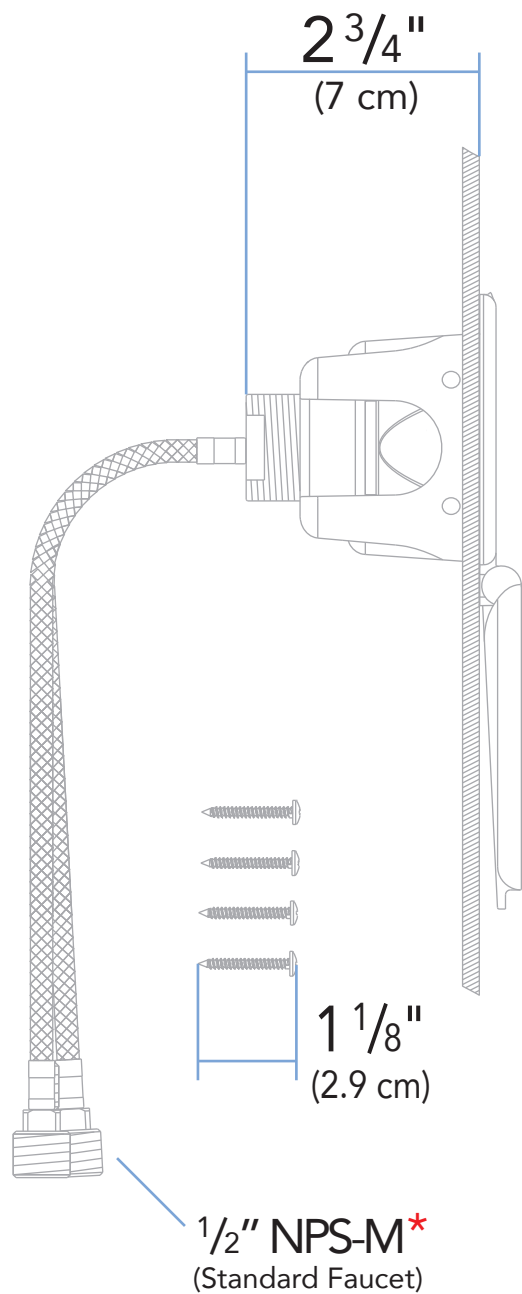

Rev. Change

A	Ambassador branded
B	Valve Refreshed
C	Extra-Soft (Rubber Hose)
D	
E	
F	
G	

www.ambassadormarine.com
(800) 270-4262

Model # **136-0212-xx**

Rev # **C**

Installation Hole Requirement

This unit requires a **minimum** of this/these hole(s)

ALL DIMENSIONS ± 1/16"

SOME COMPONENTS MAY NOT BE DRAWN TO SCALE

Ambassador Marine Inc. reserves the right to make product specification changes and to change or discontinue models without notice or obligation