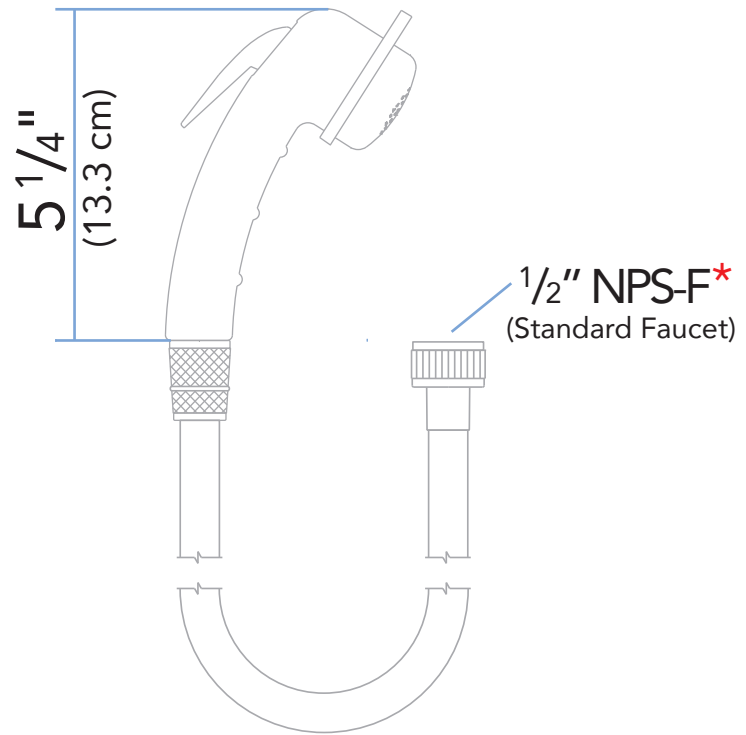

Rev. Change

A	Ambassador branded
B	Extra-Soft (Rubber Hose)
C	
D	
E	
F	
G	

www.ambassadormarine.com
(800) 270-4262

Model # **136-1700-xx**

Rev # **B**

Installation Hole Requirement

This unit requires a **minimum** of this/these hole(s)

ALL DIMENSIONS $\pm 1/16$ "
SOME COMPONENTS MAY NOT BE DRAWN TO SCALE

Ambassador Marine Inc. reserves the right to make product specification changes and to change or discontinue models without notice or obligation