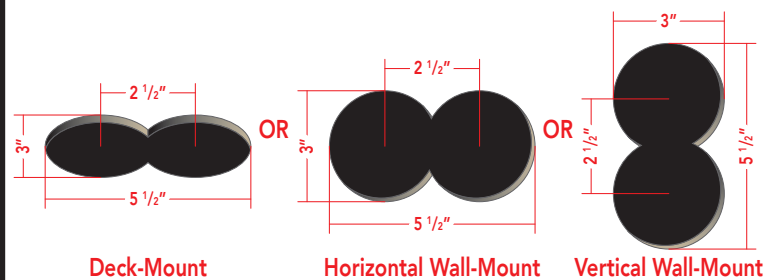

Rev. Change

A	Ambassador branded
B	Extra-Soft (Rubber Hose)
C	
D	
E	
F	
G	

www.ambassadormarine.com
(800) 270-4262

Model # **136-1700-xx**

Rev # **B**

Installation Hole Requirement

This unit requires a **minimum** of this/these hole(s)

ALL DIMENSIONS $\pm 1/16$ "
SOME COMPONENTS MAY NOT BE DRAWN TO SCALE

Ambassador Marine Inc. reserves the right to make product specification changes and to change or discontinue models without notice or obligation