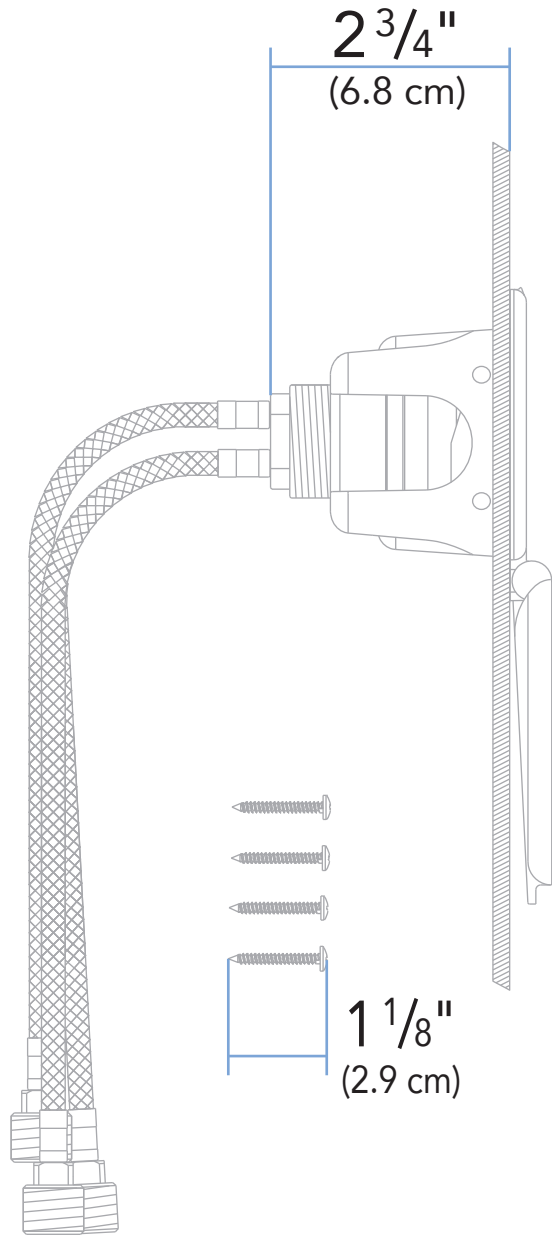

Rev. Change

A	Ambassador branded
B	Extra-Soft (Rubber Hose)
C	
D	
E	
F	
G	

www.ambassadormarine.com
(800) 270-4262

Model # **136-1700-xx**

Rev # **B**

Installation Hole Requirement

This unit requires a **minimum** of this/these hole(s)

ALL DIMENSIONS $\pm 1/16$ "
SOME COMPONENTS MAY NOT BE DRAWN TO SCALE

Ambassador Marine Inc. reserves the right to make product specification changes and to change or discontinue models without notice or obligation