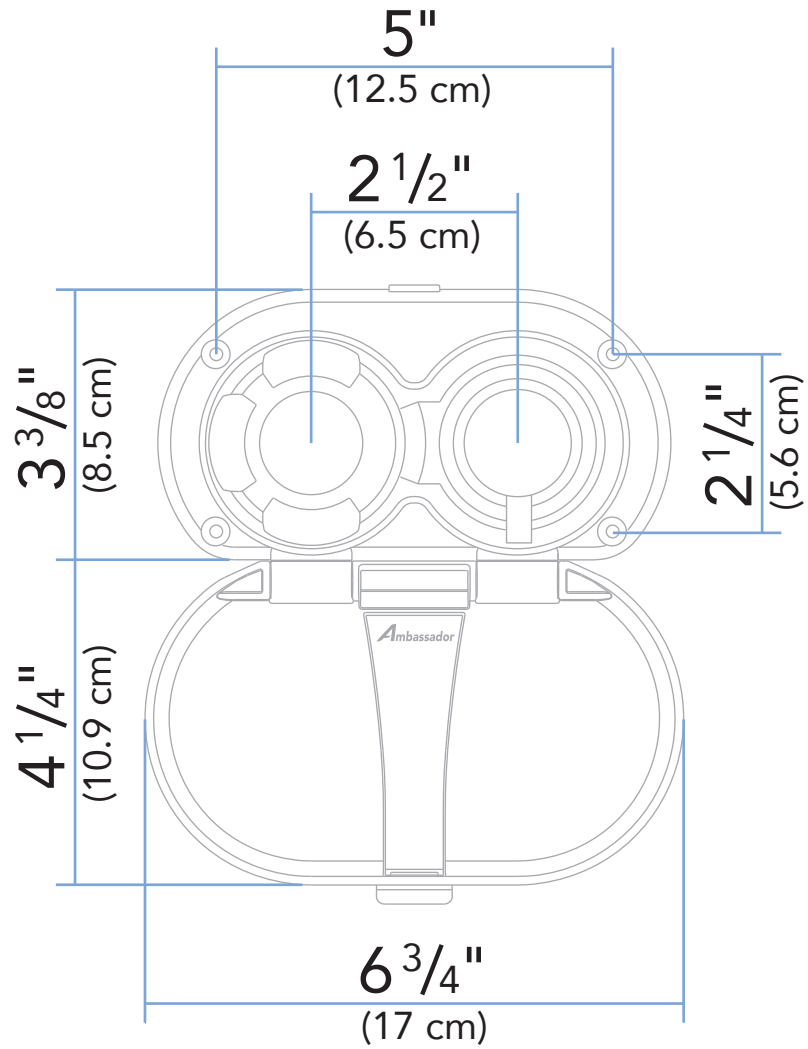

Rev. Change

A	Ambassador branded
B	Extra-Soft (Rubber Hose)
C	
D	
E	
F	
G	

www.ambassadormarine.com
(800) 270-4262

Model # **136-1700-xx**

Rev # **B**

Installation Hole Requirement

This unit requires a **minimum** of this/these hole(s)

ALL DIMENSIONS $\pm 1/16$ "
SOME COMPONENTS MAY NOT BE DRAWN TO SCALE

Ambassador Marine Inc. reserves the right to make product specification changes and to change or discontinue models without notice or obligation