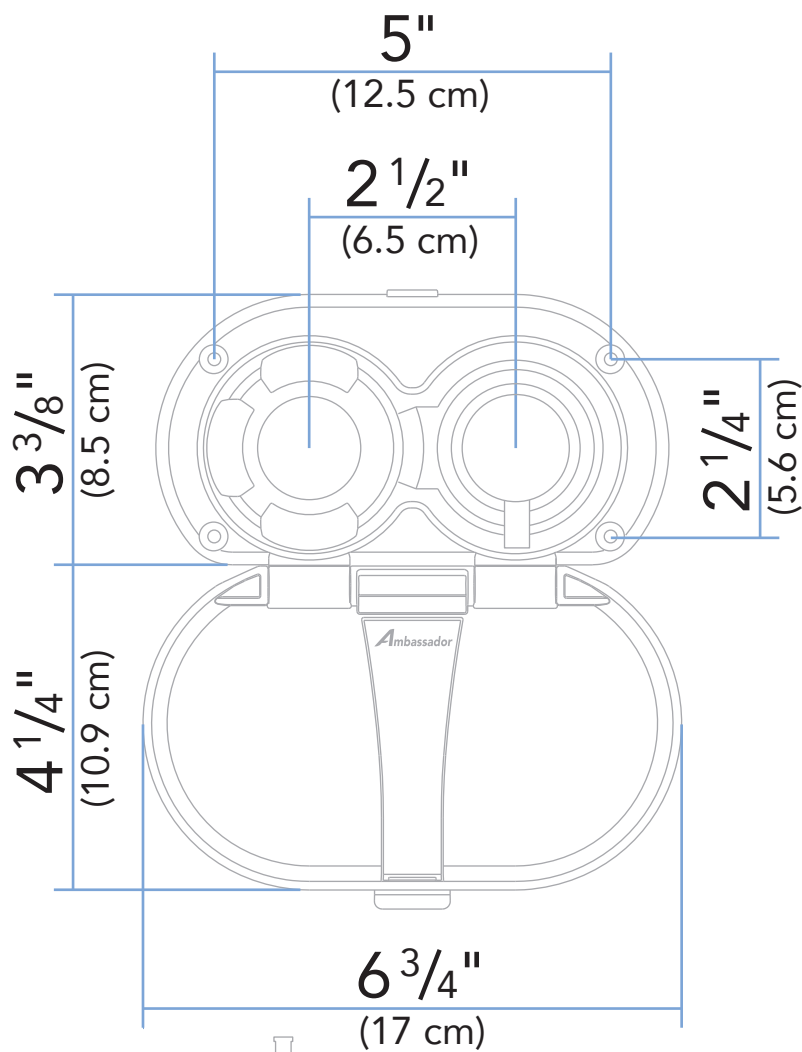

Rev. Change

A	Ambassador branded
B	Extra-Soft (Rubber Hose)
C	
D	
E	
F	
G	

www.ambassadormarine.com
(800) 270-4262

Model # **136-1712-xx**

Rev # **B**

Installation Hole Requirement

This unit requires a **minimum** of this/these hole(s)

ALL DIMENSIONS ± 1/16"
SOME COMPONENTS MAY NOT BE DRAWN TO SCALE

Ambassador Marine Inc. reserves the right to make product specification changes and to change or discontinue models without notice or obligation