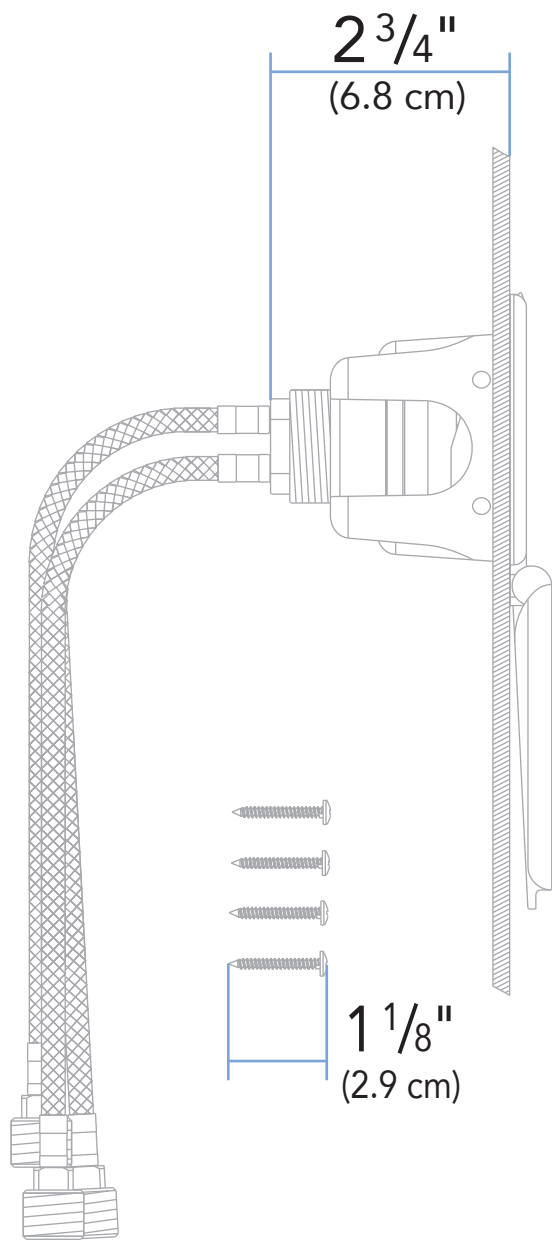

Rev. Change

A	Ambassador branded
B	Extra-Soft (Rubber Hose)
C	
D	
E	
F	
G	

www.ambassadormarine.com
(800) 270-4262

Model # **136-1712-xx**

Rev # **B**

Installation Hole Requirement

This unit requires a **minimum** of this/these hole(s)

ALL DIMENSIONS ± 1/16"
SOME COMPONENTS MAY NOT BE DRAWN TO SCALE

Ambassador Marine Inc. reserves the right to make product specification changes and to change or discontinue models without notice or obligation