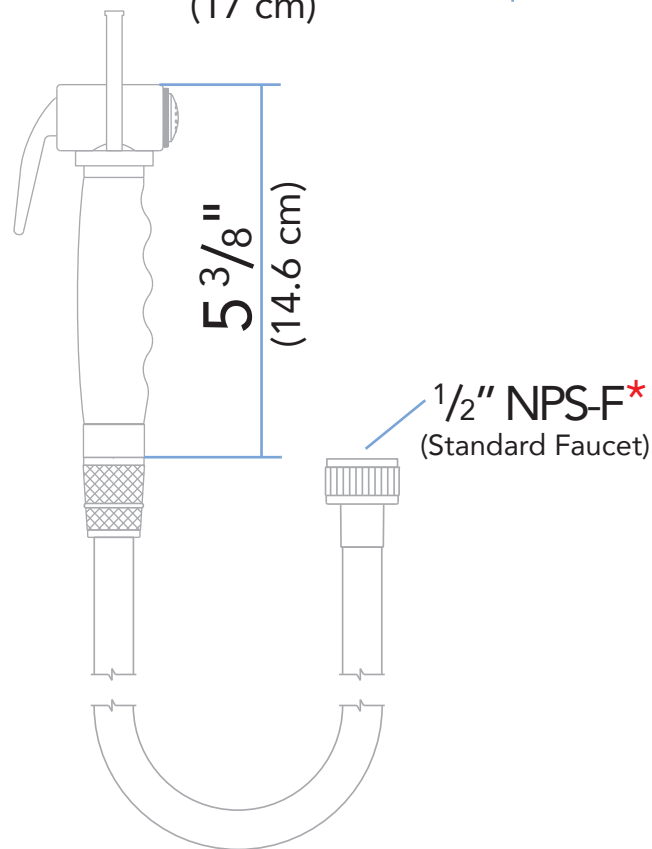

Rev. Change

A	Ambassador branded
B	Extra-Soft (Rubber Hose)
C	
D	
E	
F	
G	

www.ambassadormarine.com
(800) 270-4262

Model # **136-1712-xx**

Rev # **B**

Installation Hole Requirement

This unit requires a **minimum** of this/these hole(s)

ALL DIMENSIONS ± 1/16"
SOME COMPONENTS MAY NOT BE DRAWN TO SCALE

Ambassador Marine Inc. reserves the right to make product specification changes and to change or discontinue models without notice or obligation