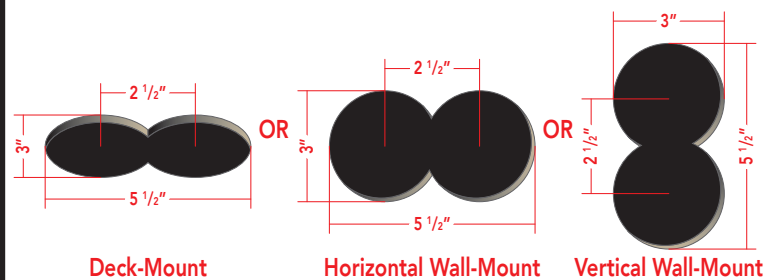

Rev. Change

A	Ambassador branded
B	Extra-Soft (Rubber Hose)
C	
D	
E	
F	
G	

www.ambassadormarine.com
(800) 270-4262

Model # **136-1712-xx**

Rev # **B**

Installation Hole Requirement

This unit requires a **minimum** of this/these hole(s)

ALL DIMENSIONS ± 1/16"
SOME COMPONENTS MAY NOT BE DRAWN TO SCALE

Ambassador Marine Inc. reserves the right to make product specification changes and to change or discontinue models without notice or obligation